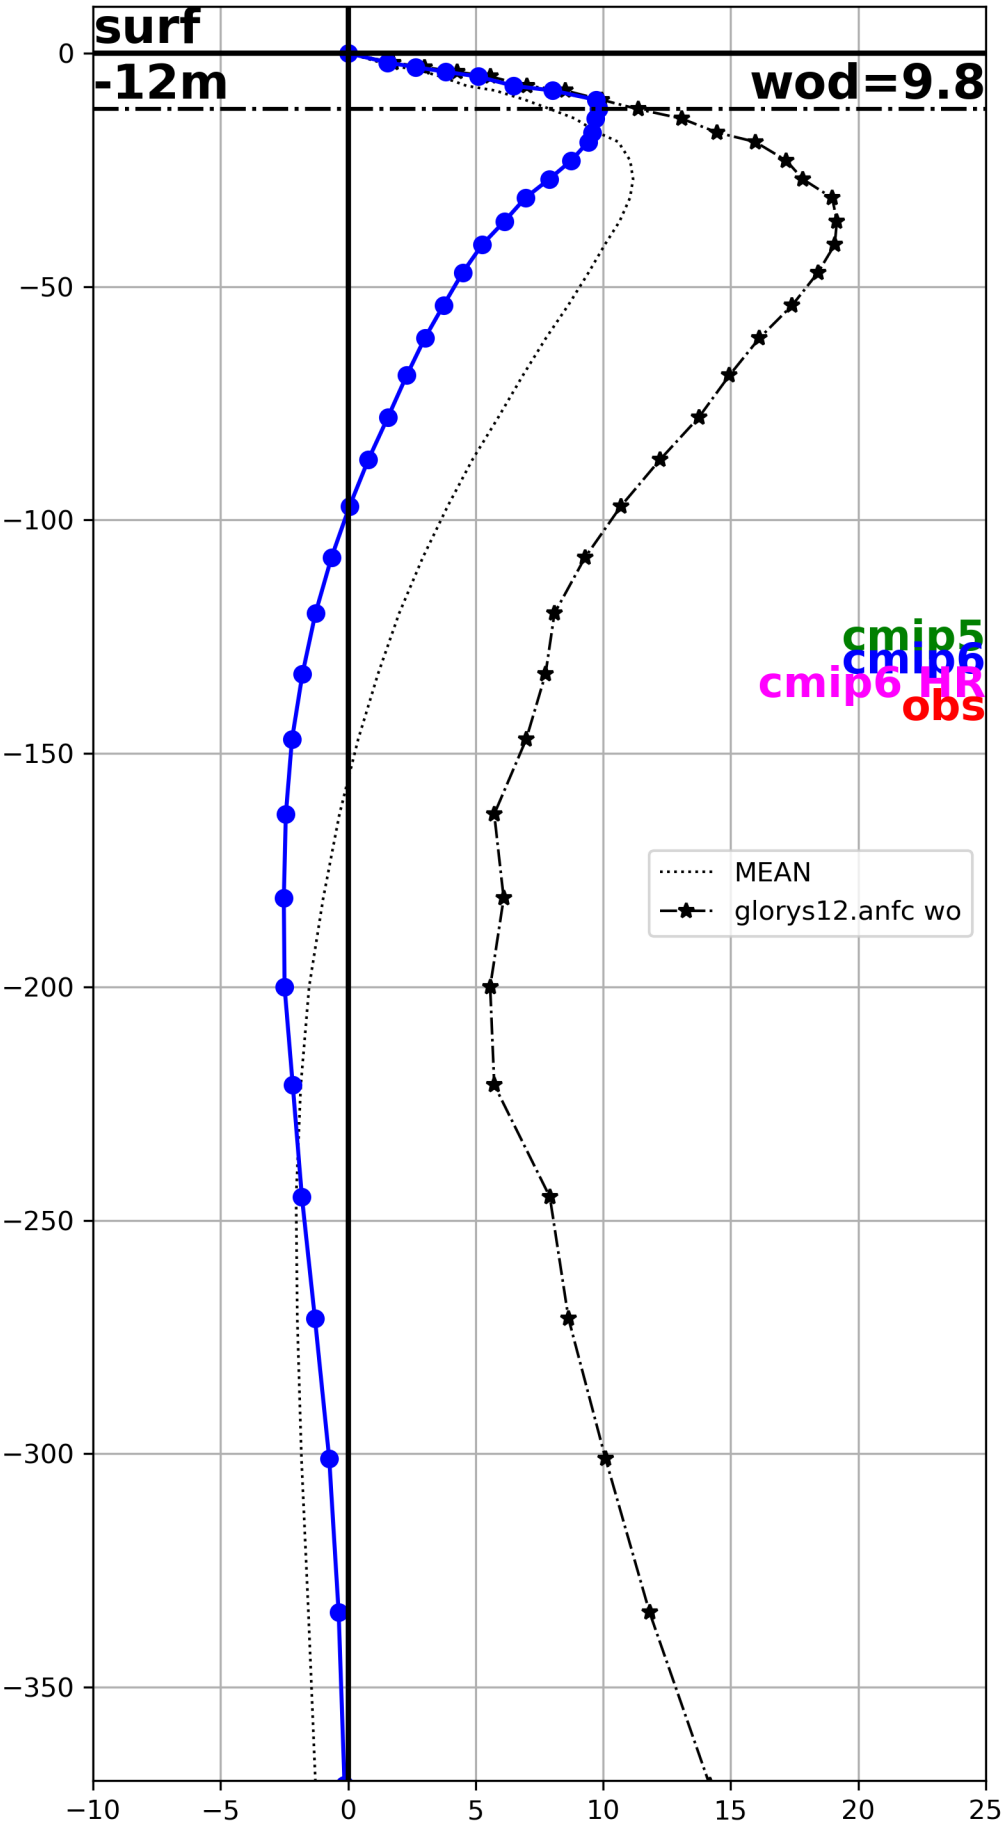

wod (m/month)
cmip6_IPSL-CM5A2-INCA_historical_r1i1p1f1