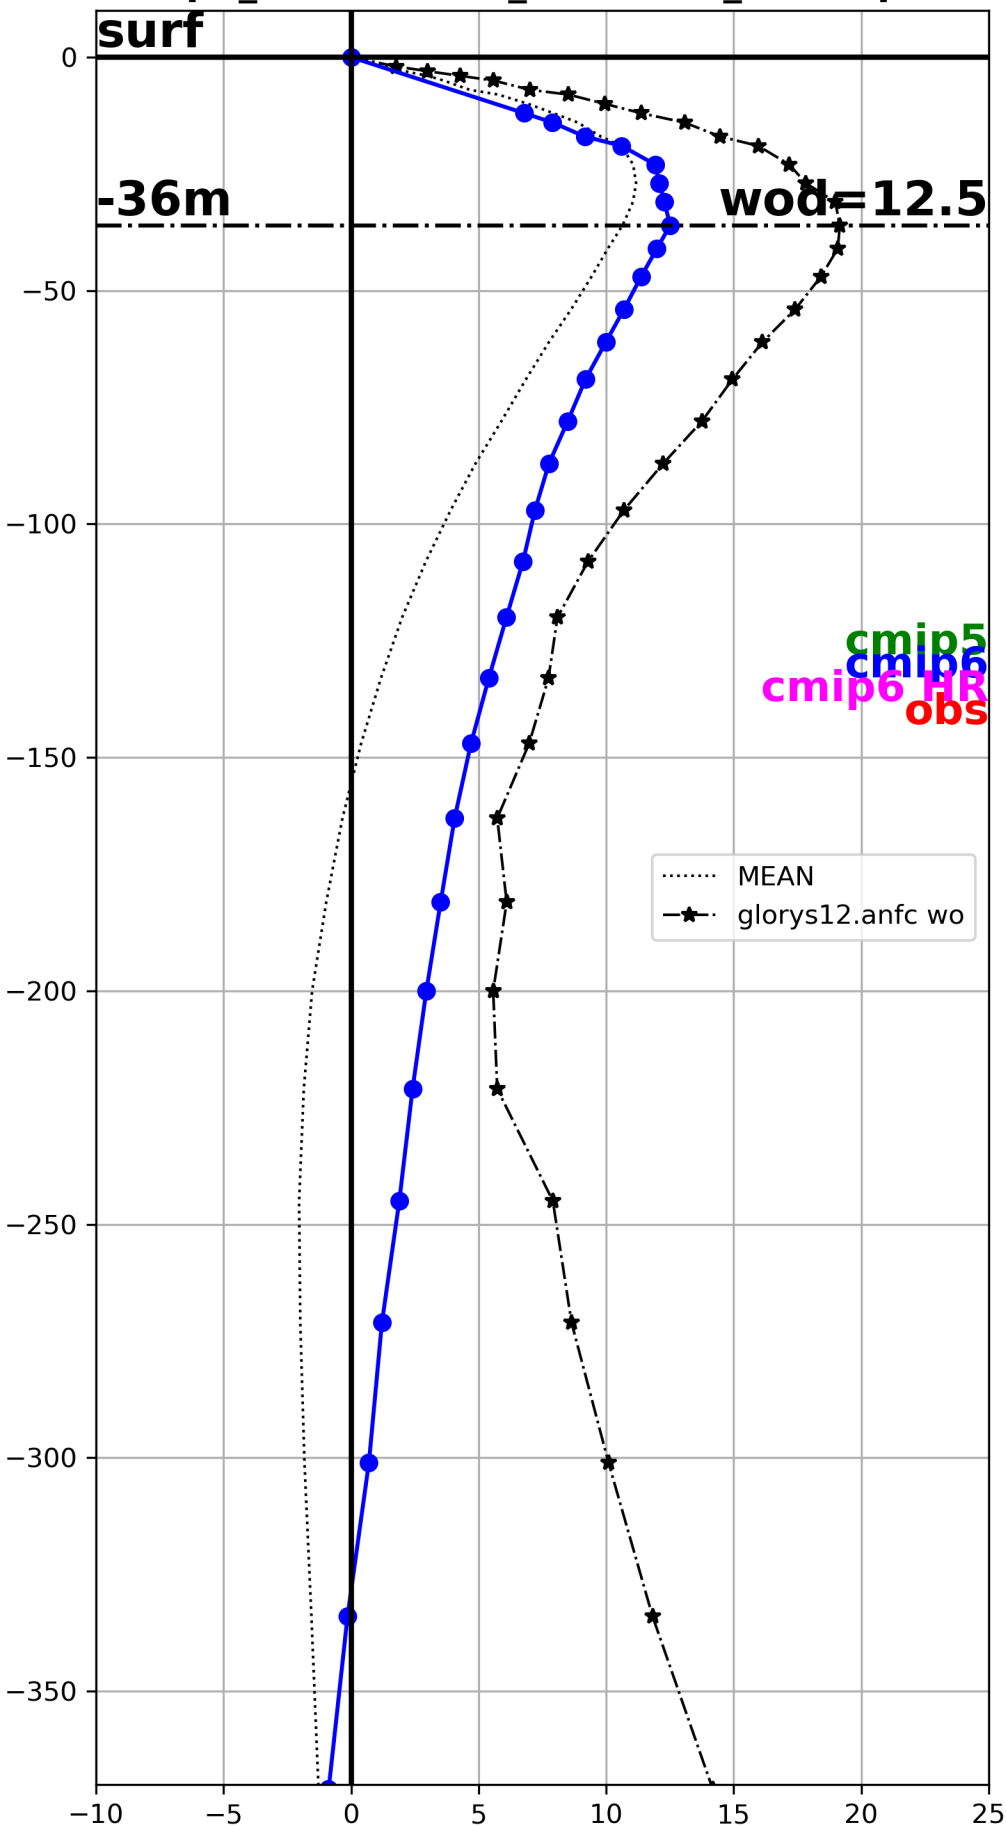

wod (m/month)
cmip6_GISS-E2-1-G_historical_r102i1p1f1