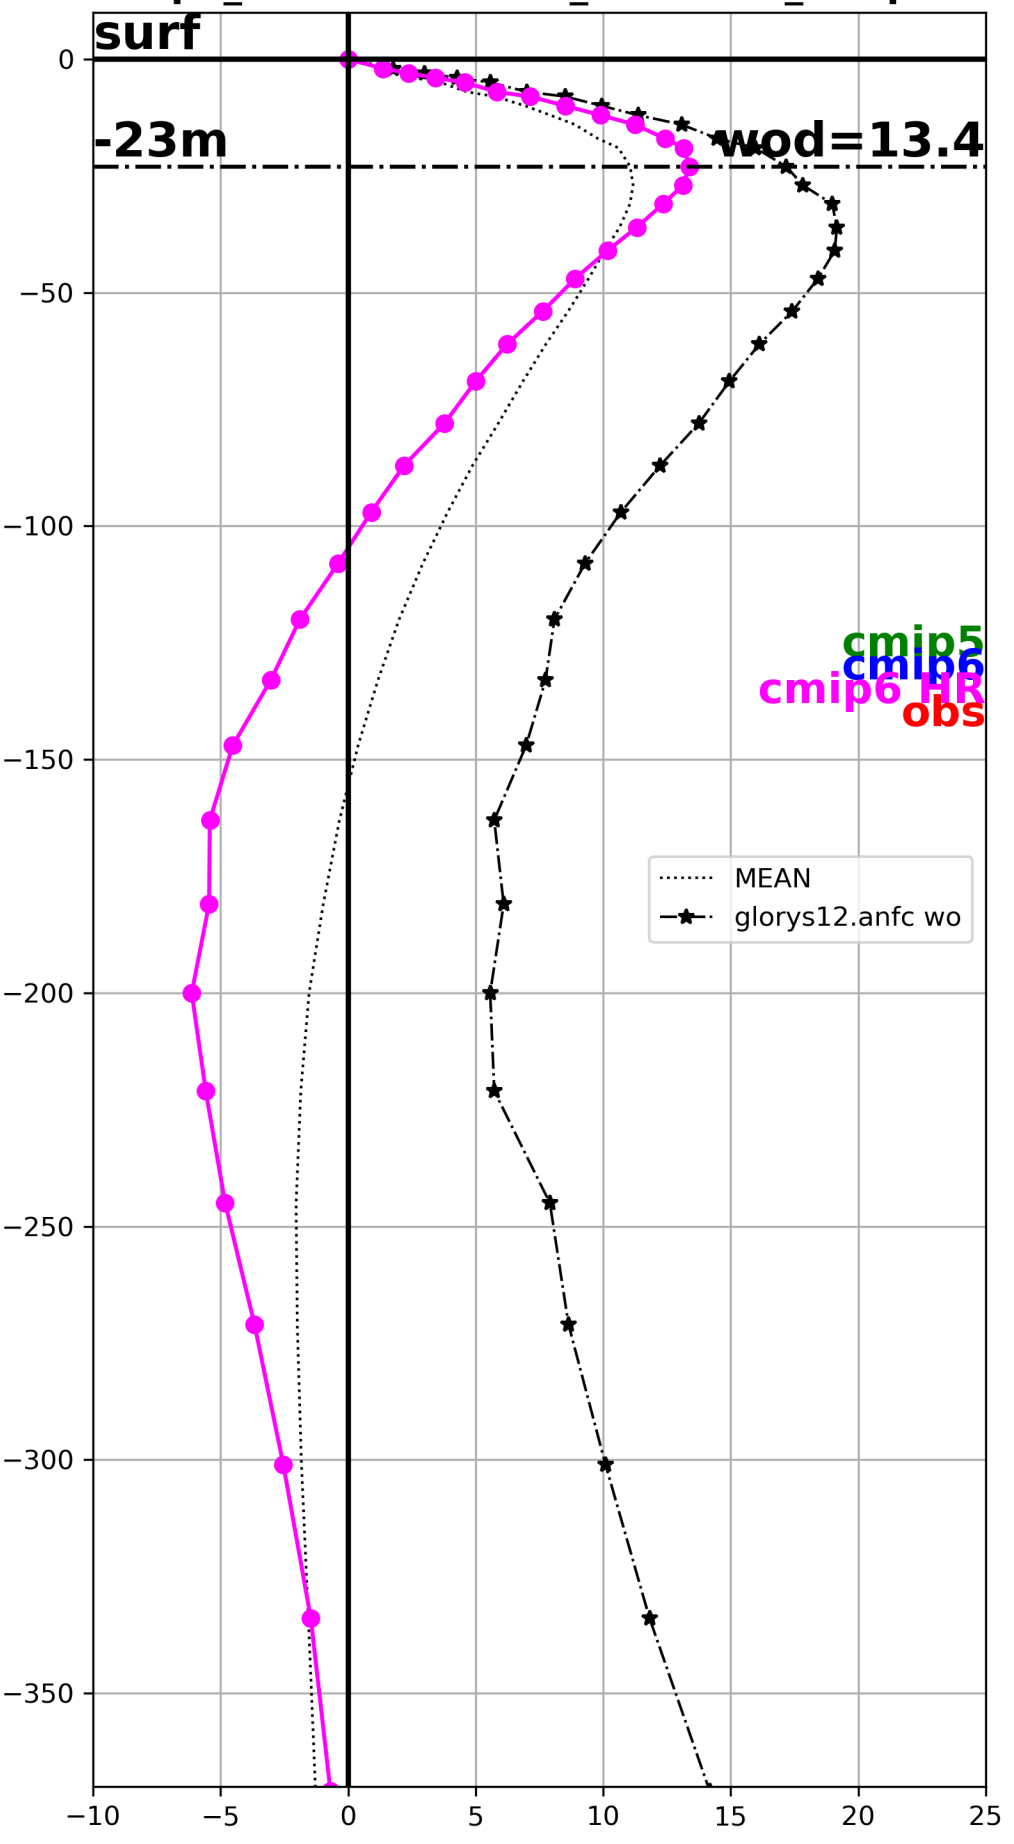

wod (m/month)
cmip6_CMCC-CM2-HR4_historical_r1i1p1f1