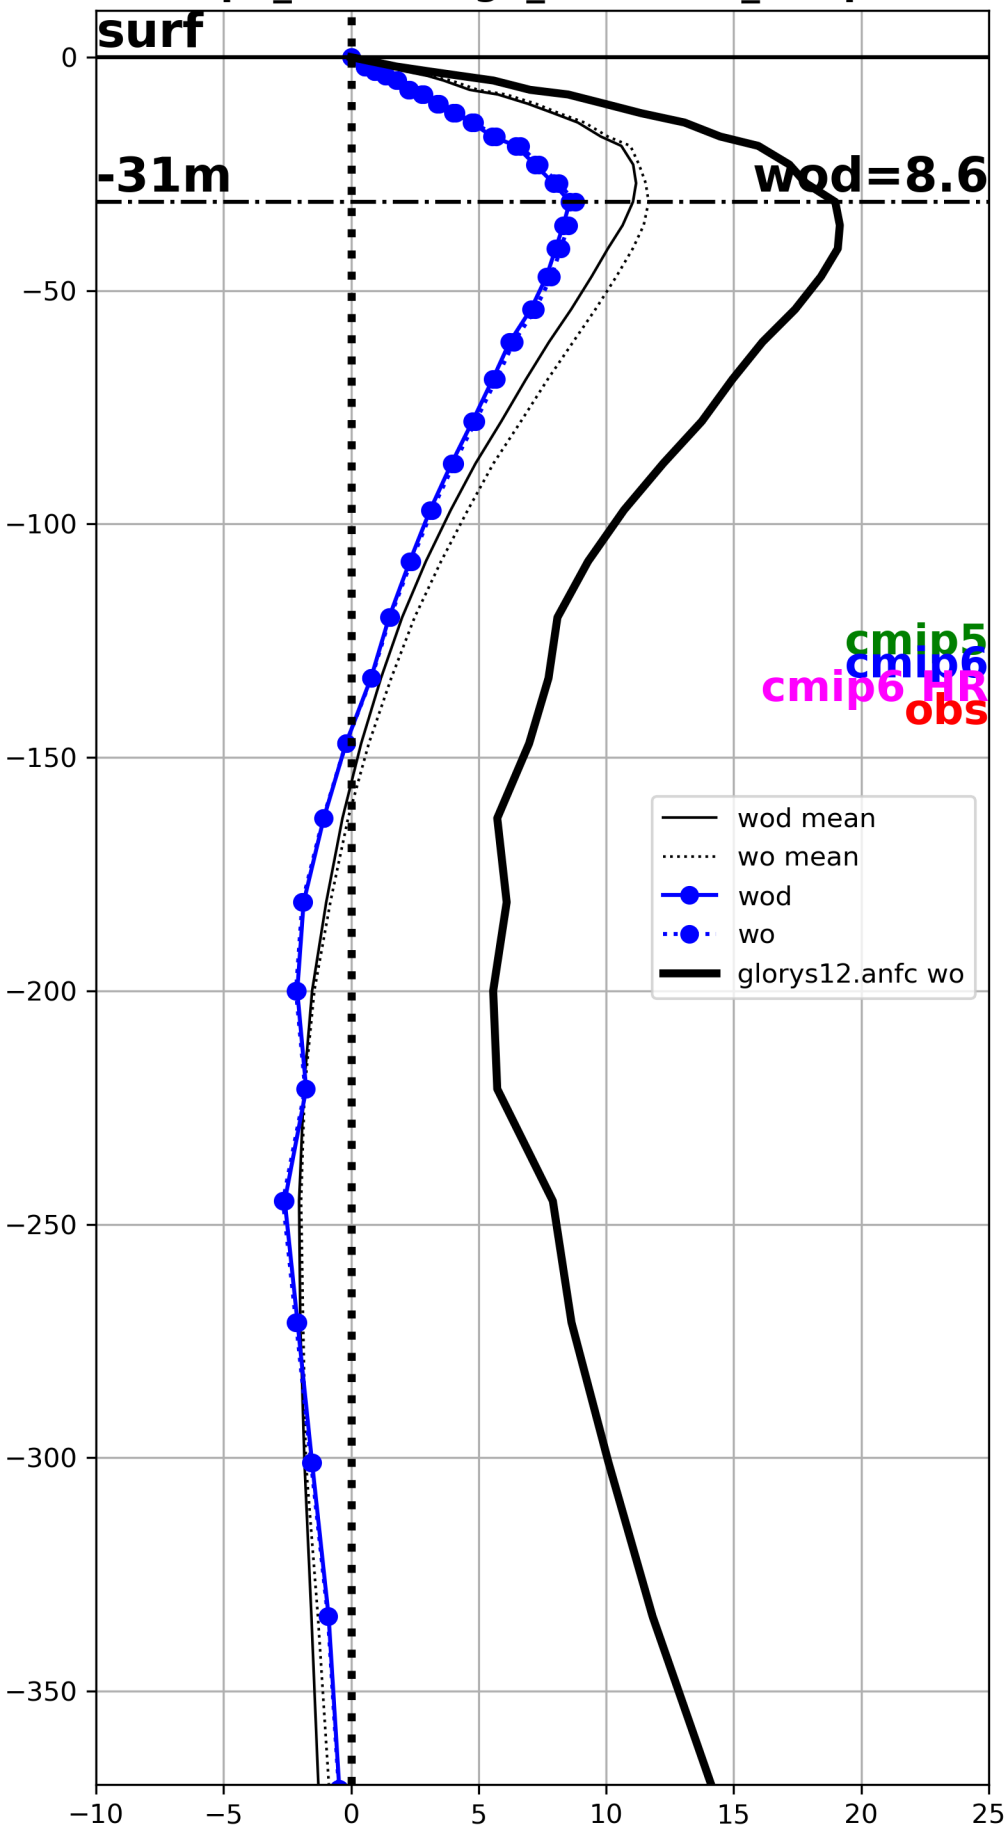

wod/wo (m/month)
cmip6_FGOALS-g3_historical_r1i1p1f1