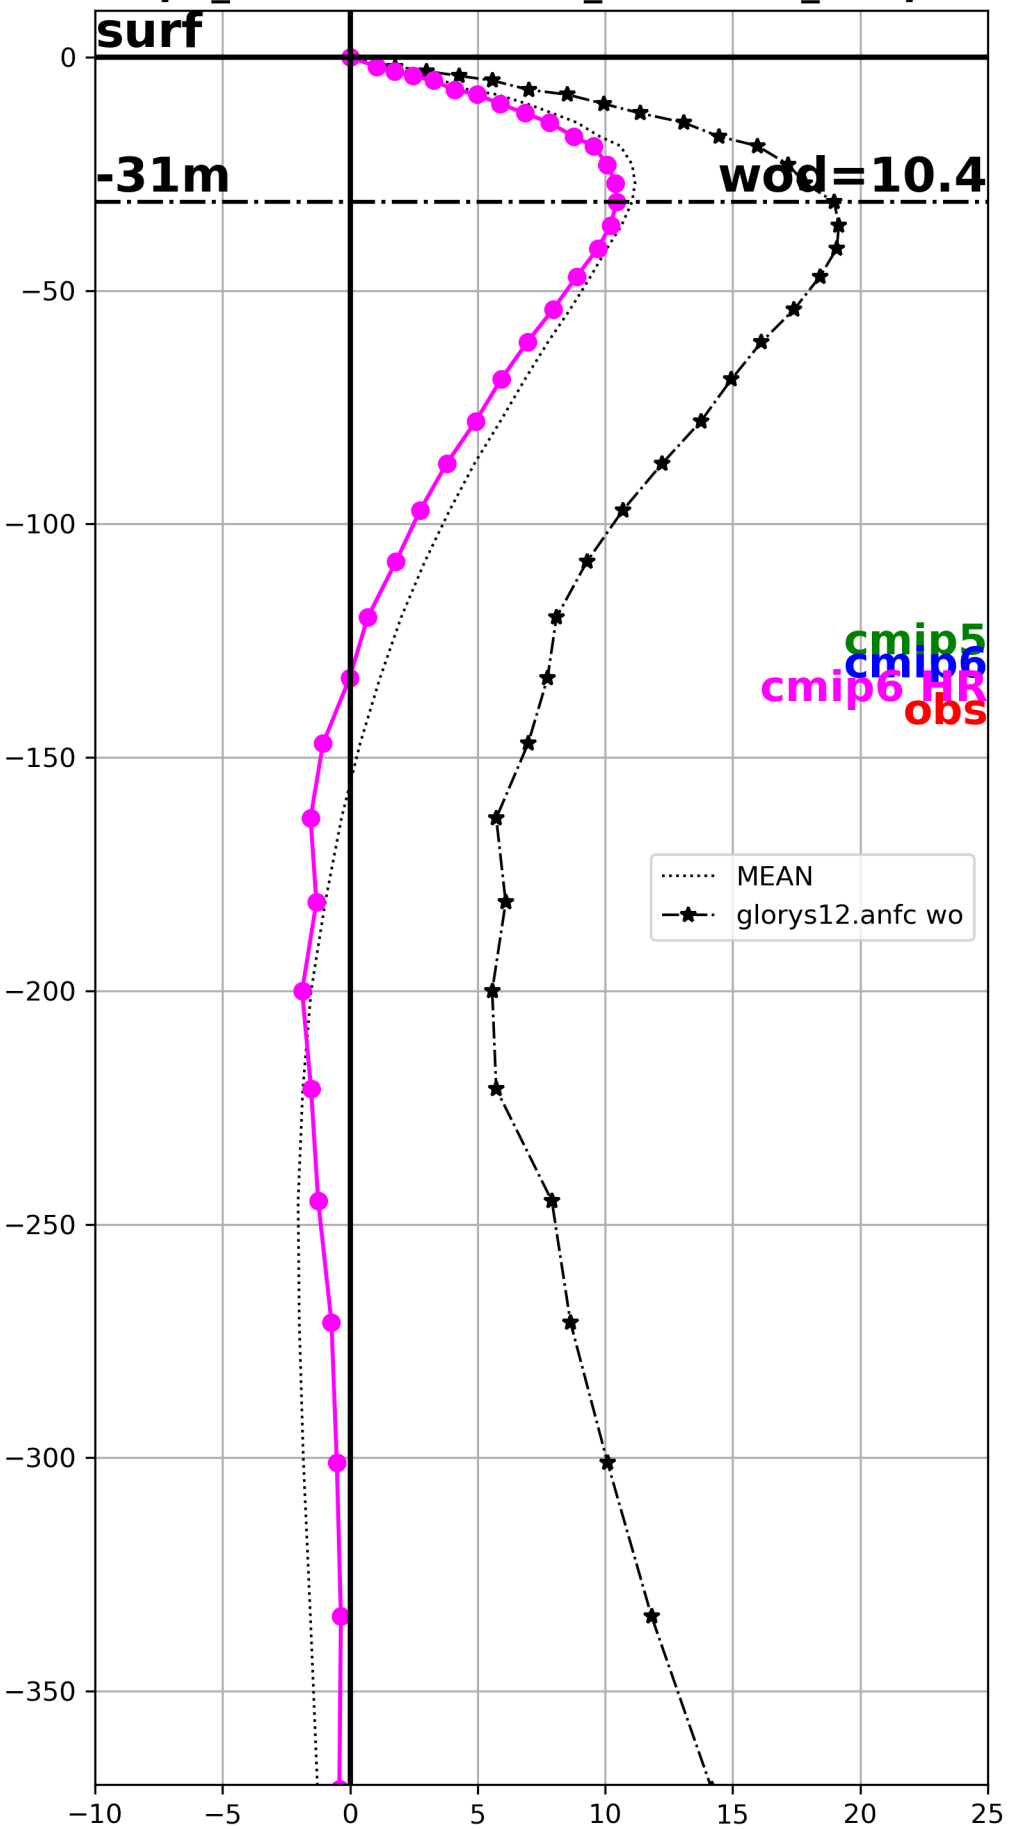

wod (m/month)
cmip6_CMCC-CM2-VHR4_hist-1950_r1i1p1f1