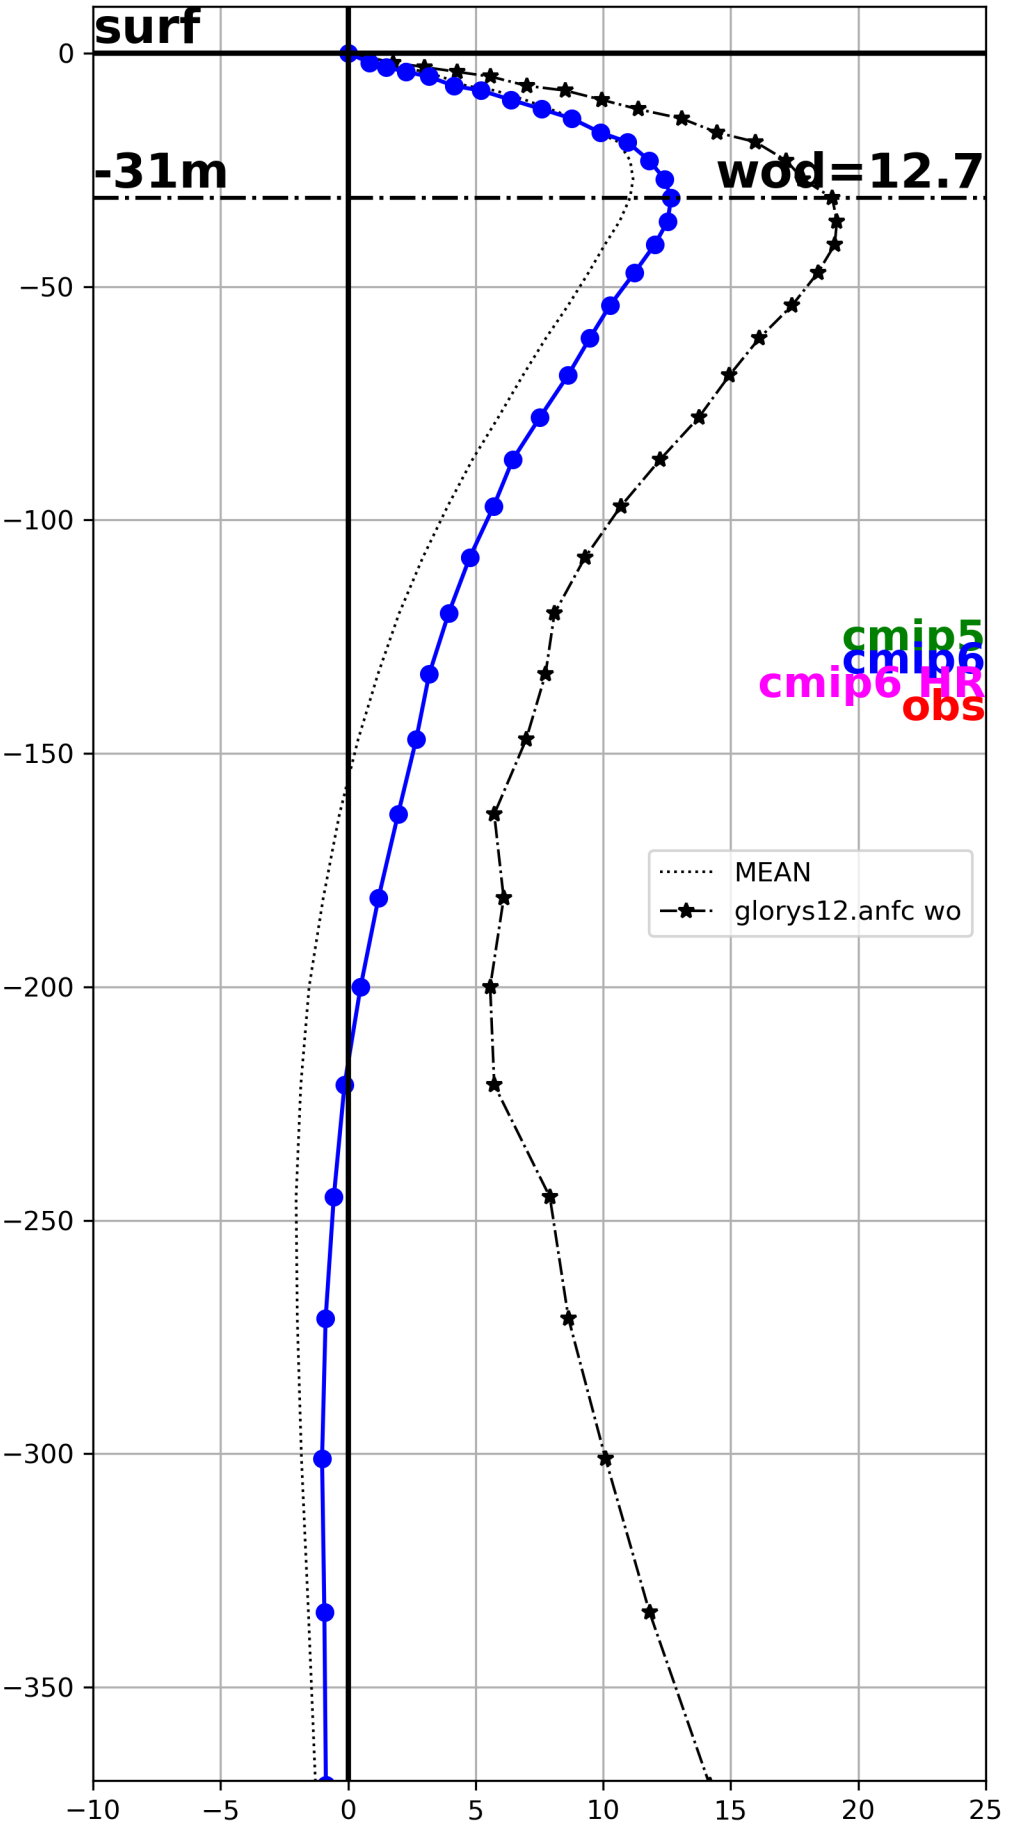

wod (m/month)
cmip6_EC-Earth3-Veg-LR_historical_r1i1p1f1