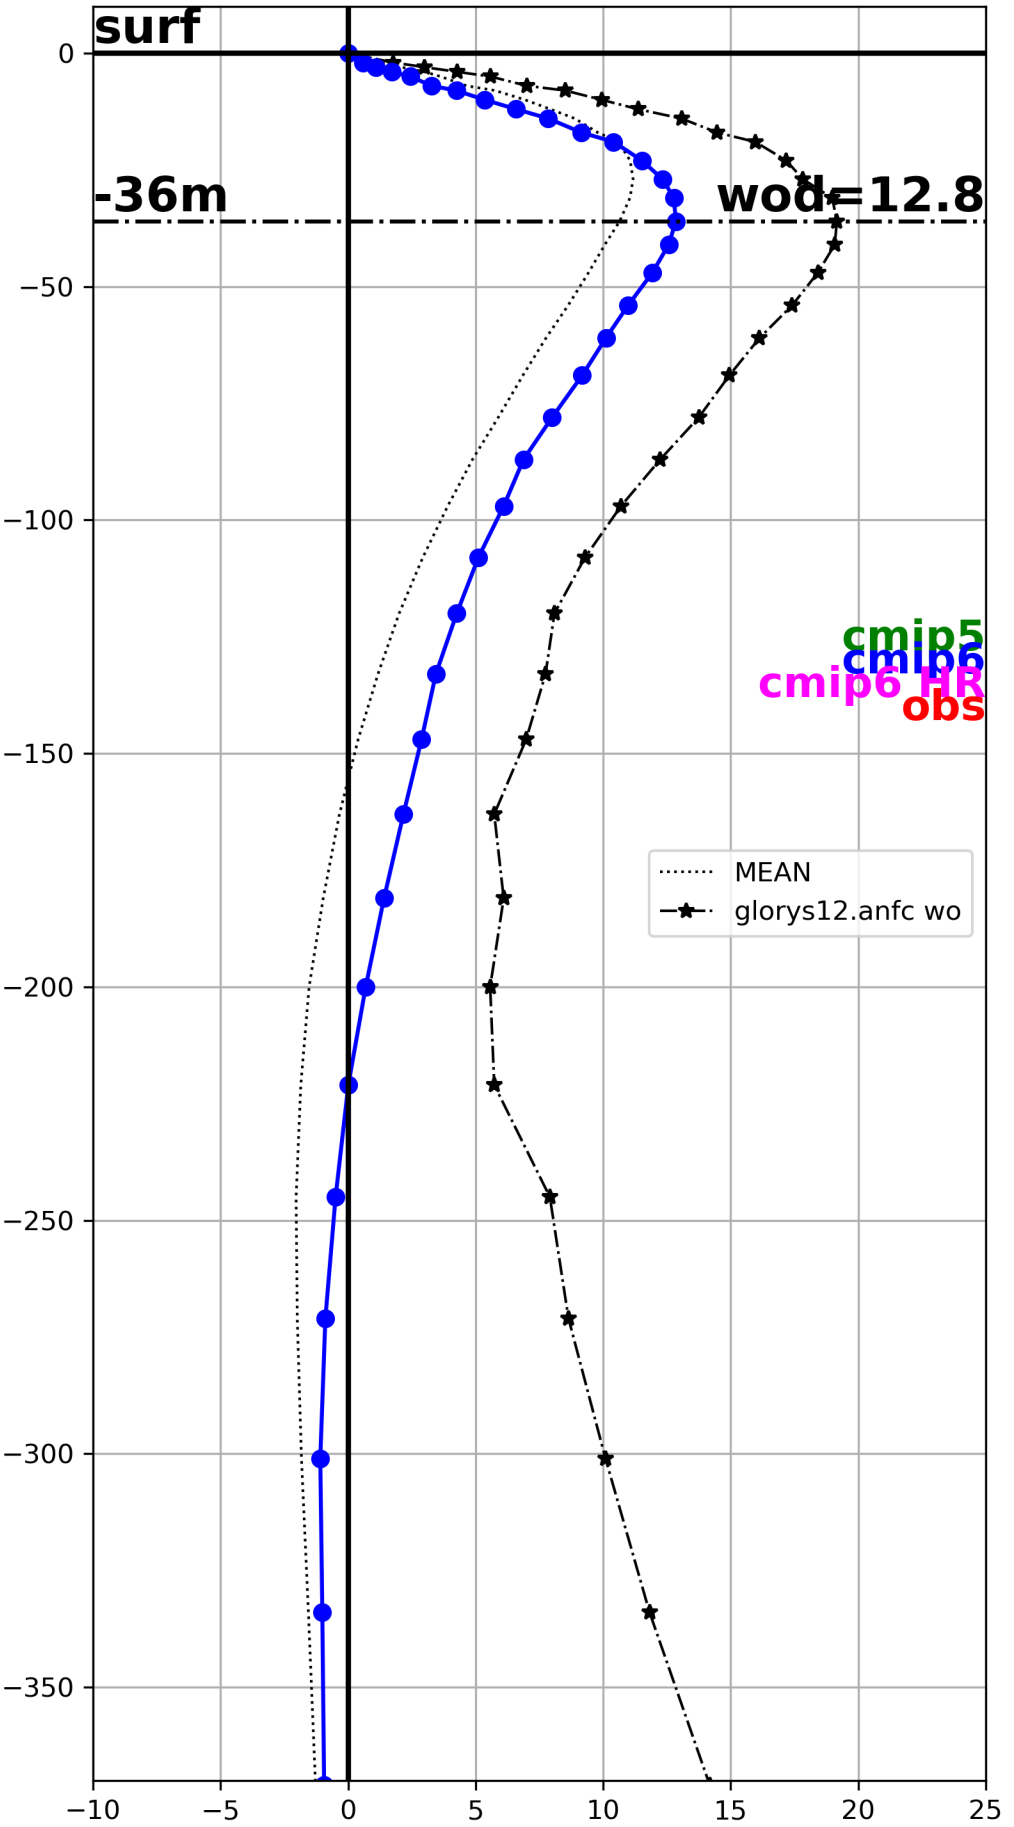

wod (m/month)
cmip6_EC-Earth3-Veg_historical_r1i1p1f1