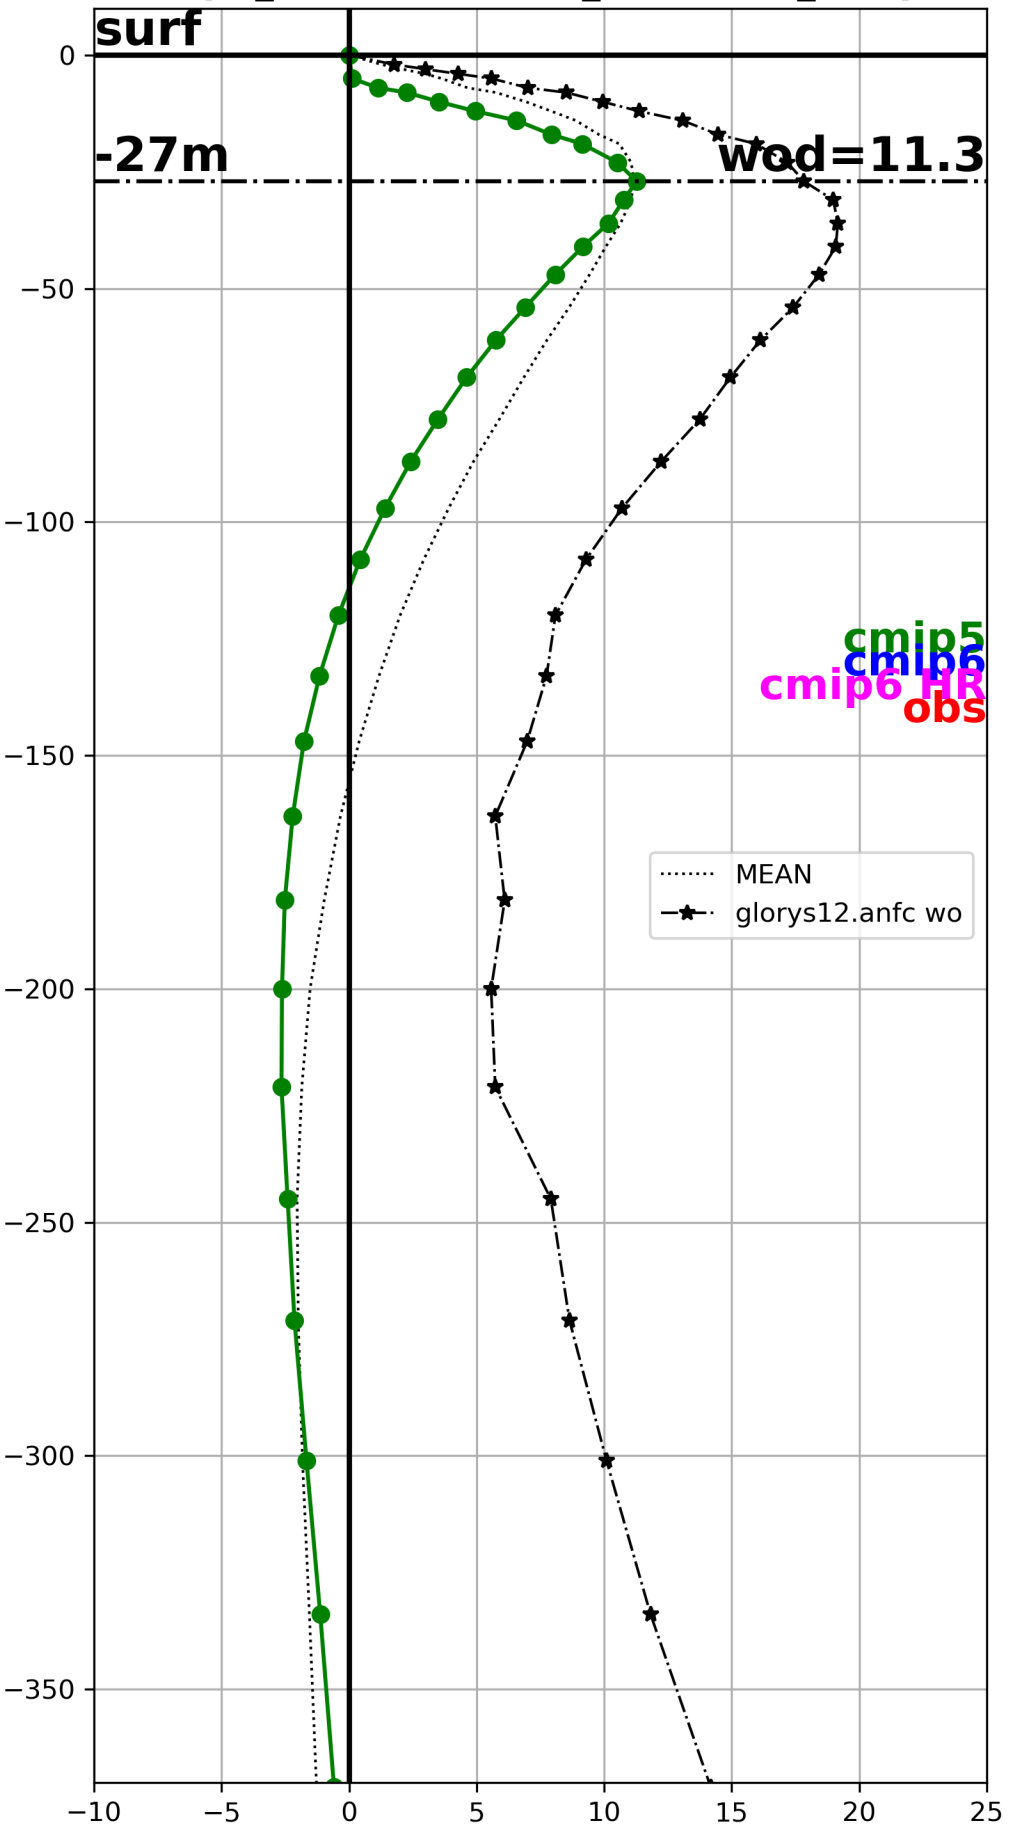

wod (m/month)
cmip5_IPSL-CM5A-MR_historical_r1i1p1