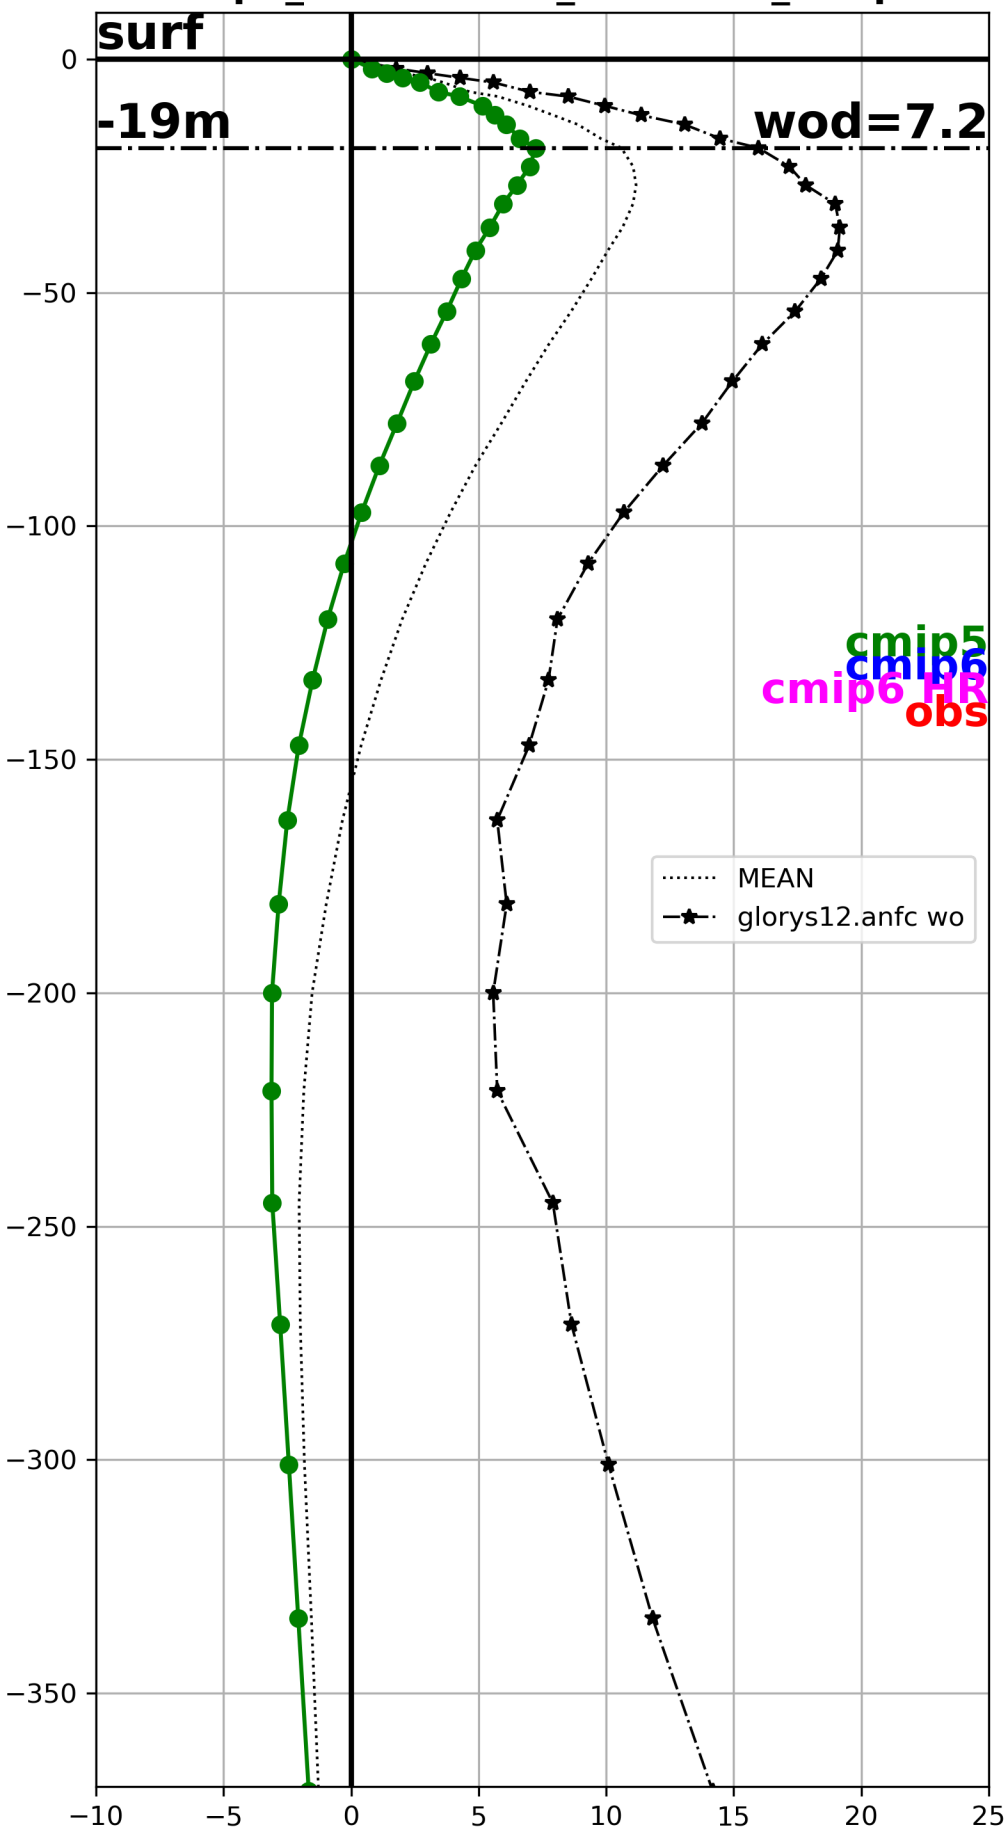

wod (m/month)  
cmip5\_BNU-ESM\_historical\_r1i1p1

wod (m/month)  
cmip5\_CanESM2\_historical\_r1i1p1

wod (m/month)  
cmip5\_CCSM4\_historical\_r1i1p1

wod (m/month)  
cmip5\_CMCC-CESM\_historical\_r1i1p1