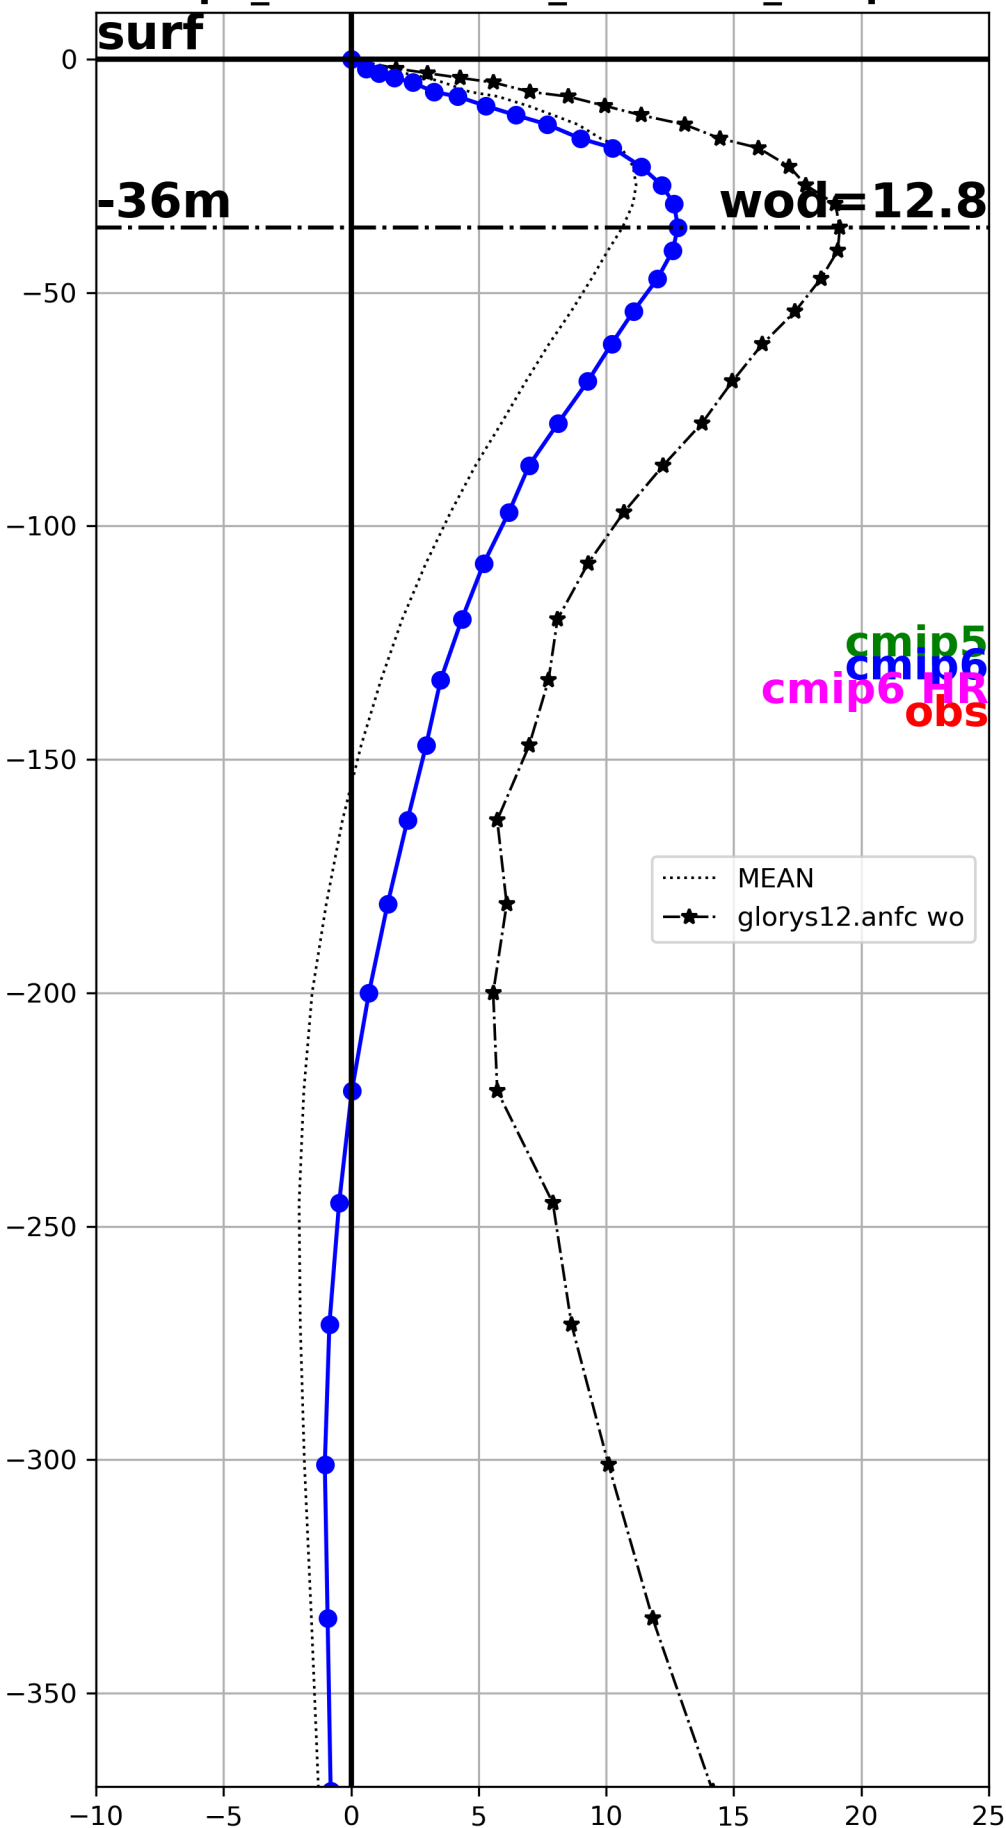

wod (m/month)
cmip6_EC-Earth3-CC_historical_r1i1p1f1