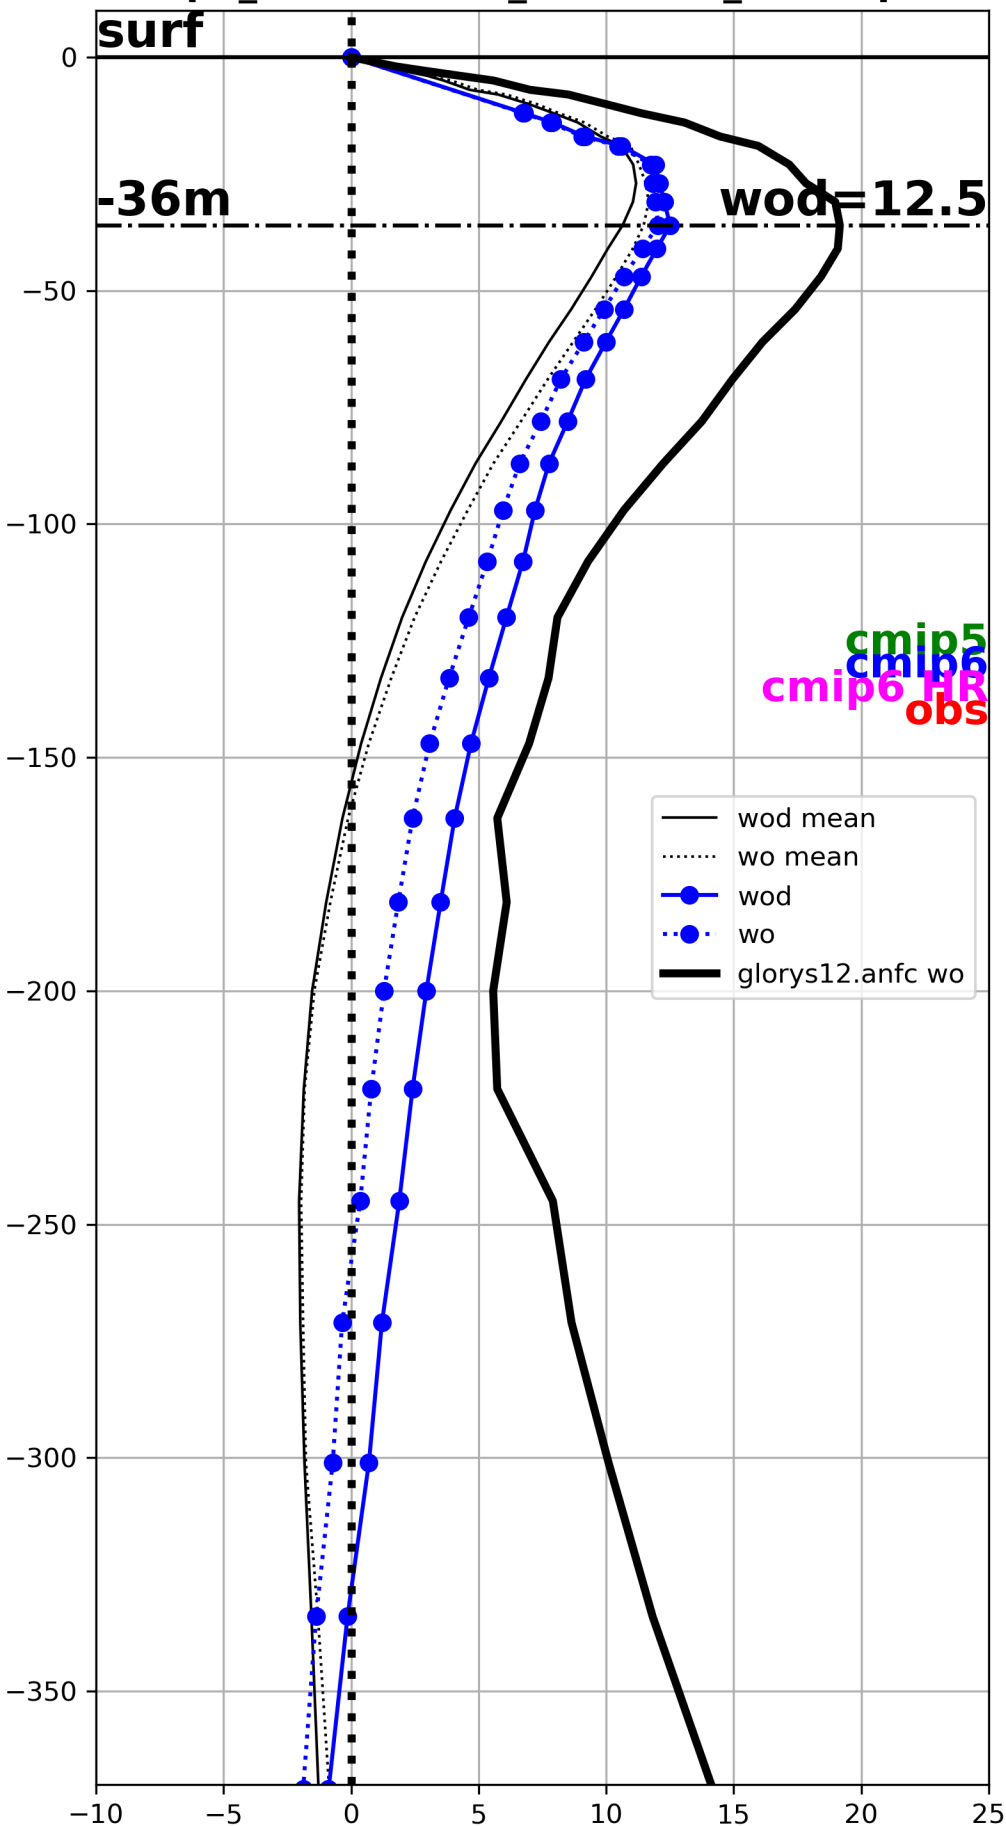

wod/wo (m/month)
cmip6_GISS-E2-1-G_historical_r102i1p1f1