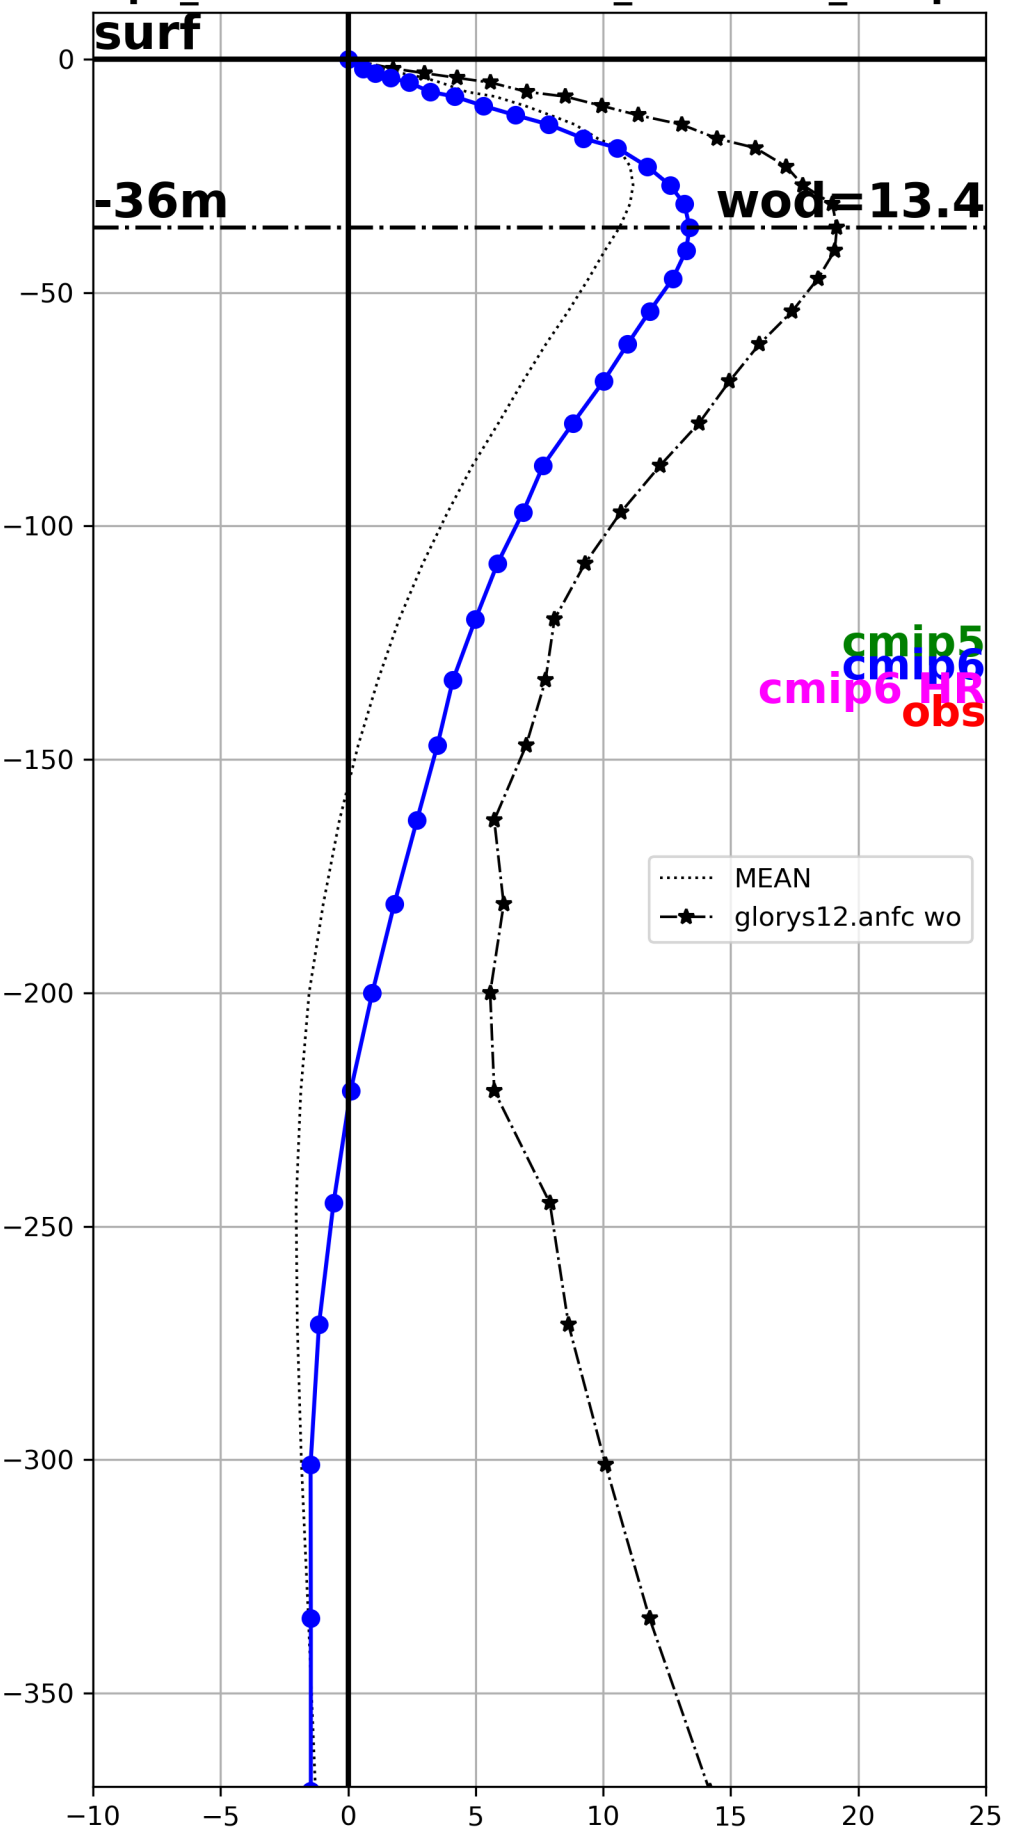

wod (m/month)  
cmip6\_CNRM-CM6-1\_hist-1950\_r1i1p1f2

wod (m/month)  
cmip6\_CNRM-CM6-1-HR\_hist-1950\_r1i1p1f2

wod (m/month)  
cmip6\_EC-Earth3\_historical\_r1i1p1f1

wod (m/month)  
cmip6\_EC-Earth3-AerChem\_historical\_r1i1p1f1