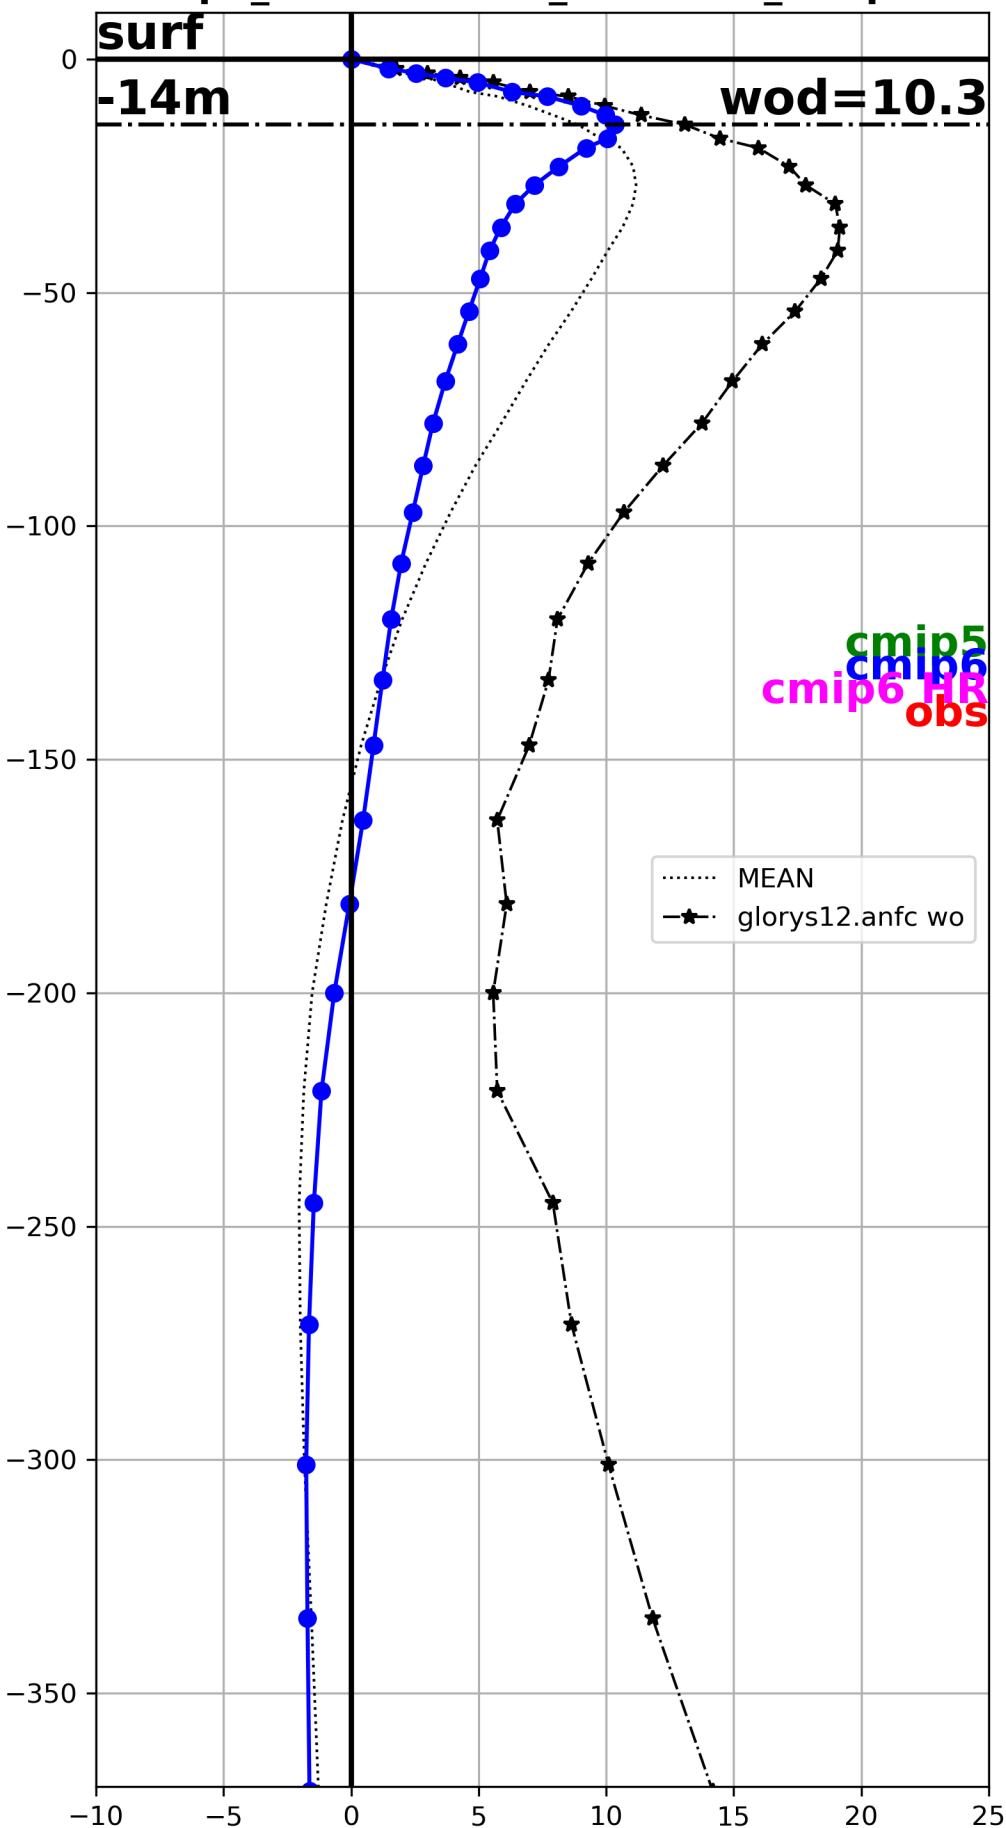

wod (m/month)
cmip6_UKESM1-0-LL_historical_r1i1p1f2