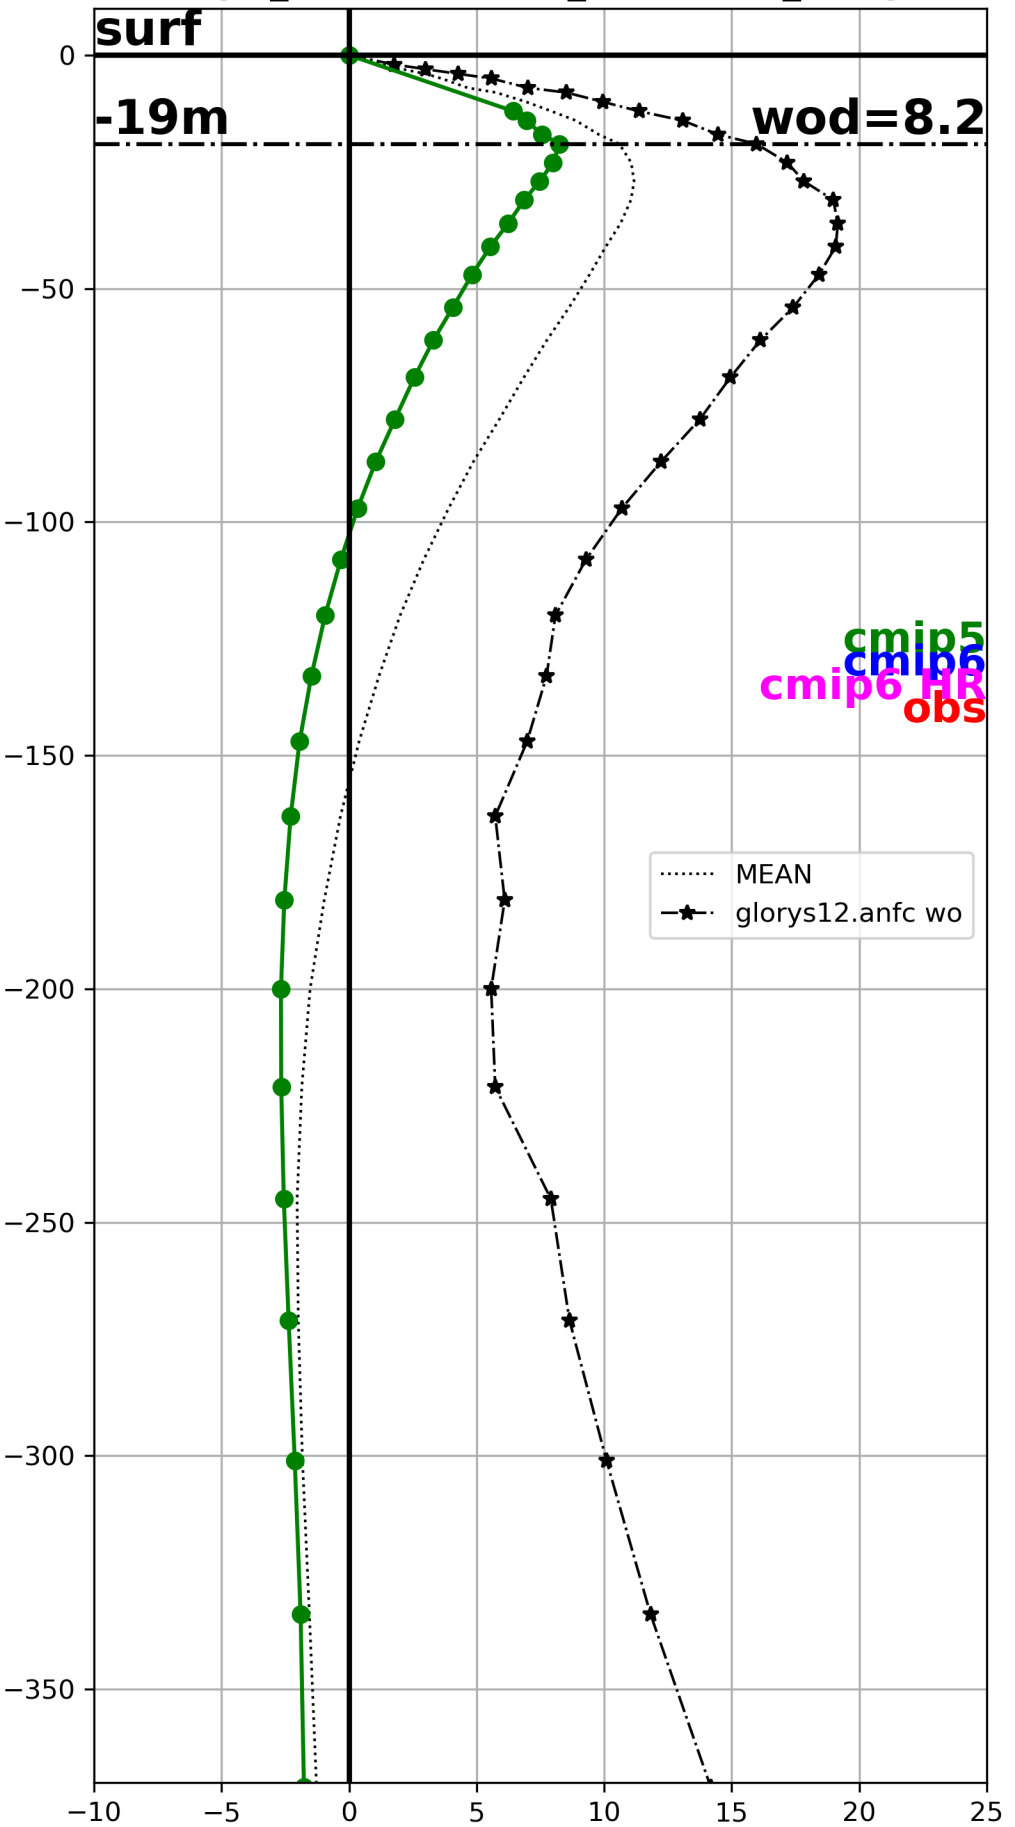

wod (m/month)
cmip5_GFDL-ESM2M_historical_r1i1p1