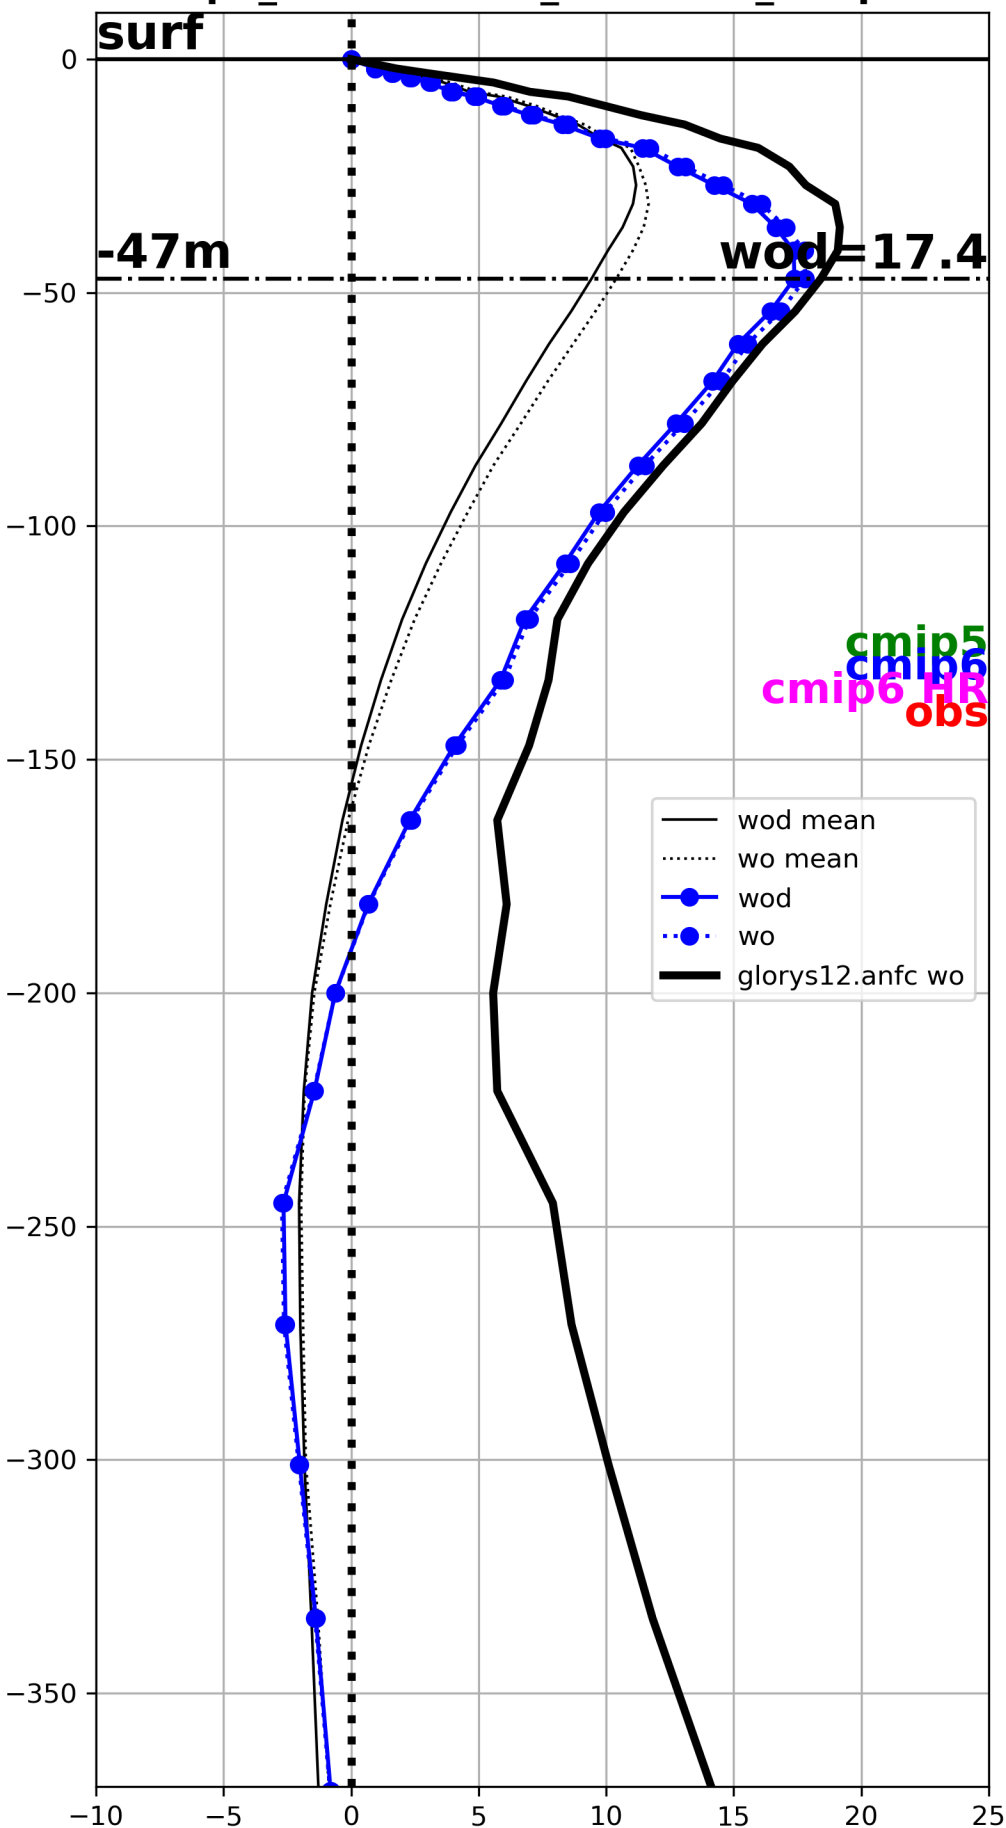

wod/wo (m/month)
cmip6_FGOALS-f3-L_historical_r1i1p1f1