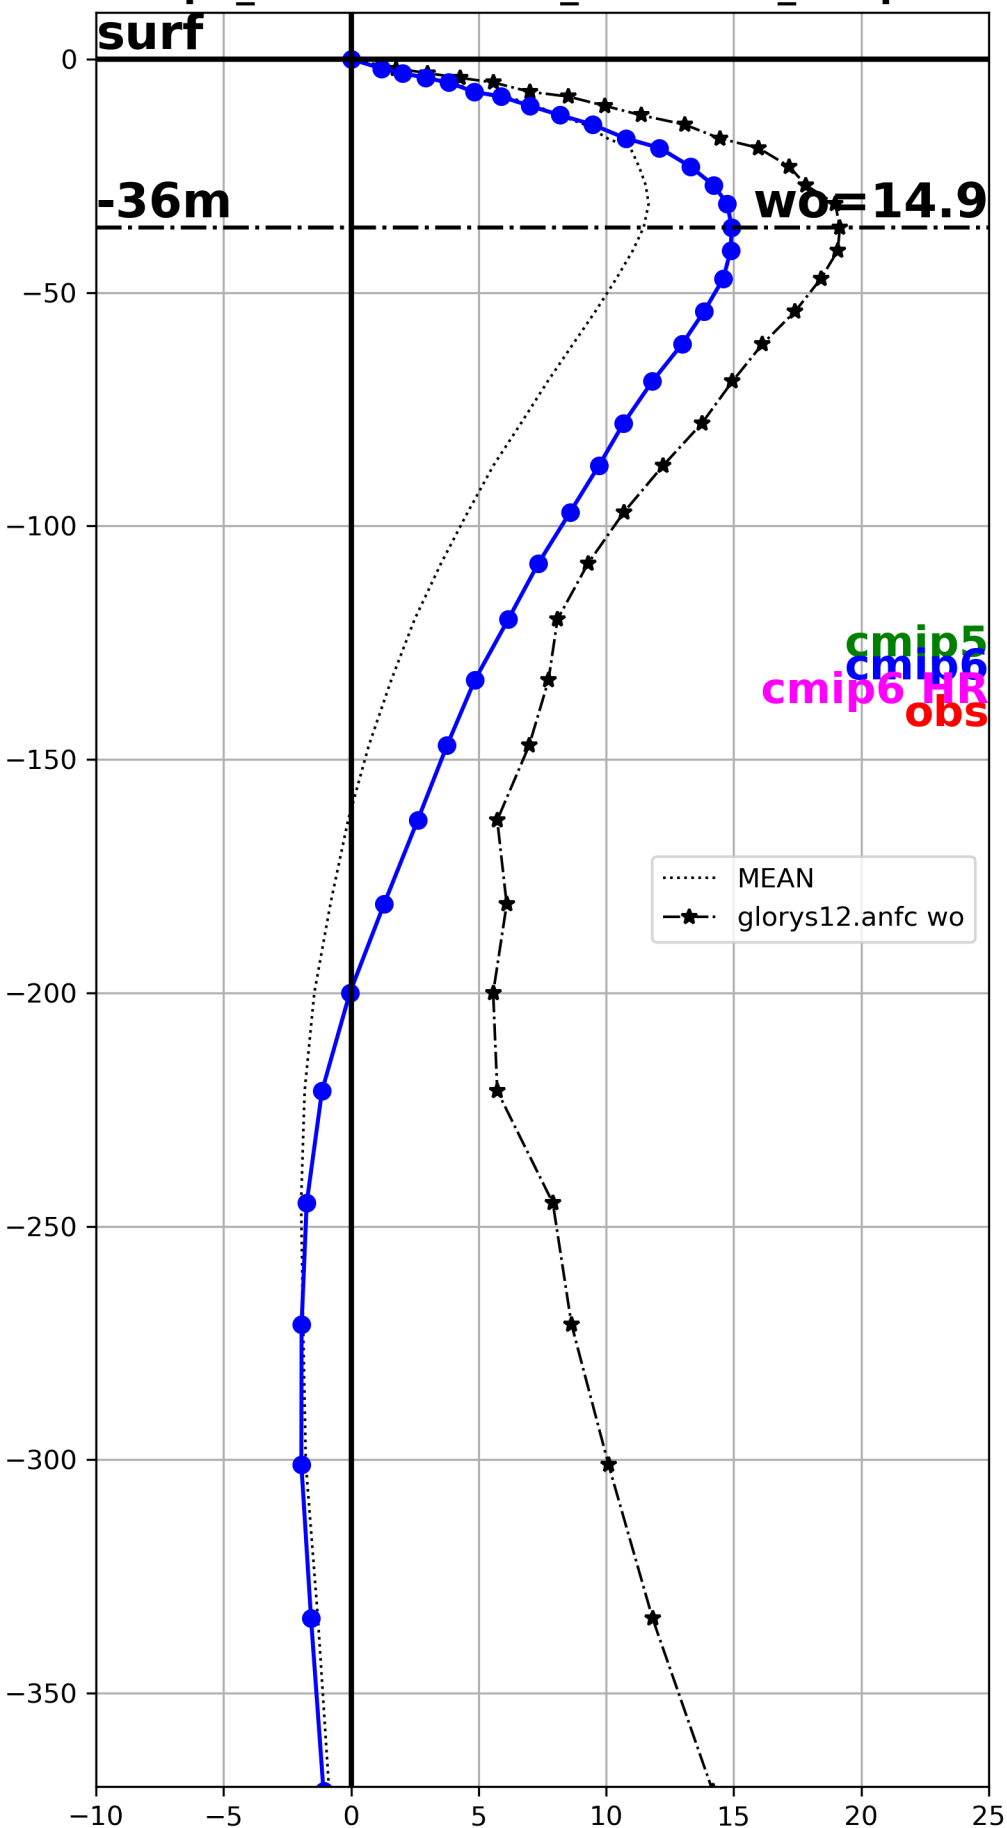

wo (m/month)
cmip6_ECMWF-IFS-LR_hist-1950_r1i1p1f1