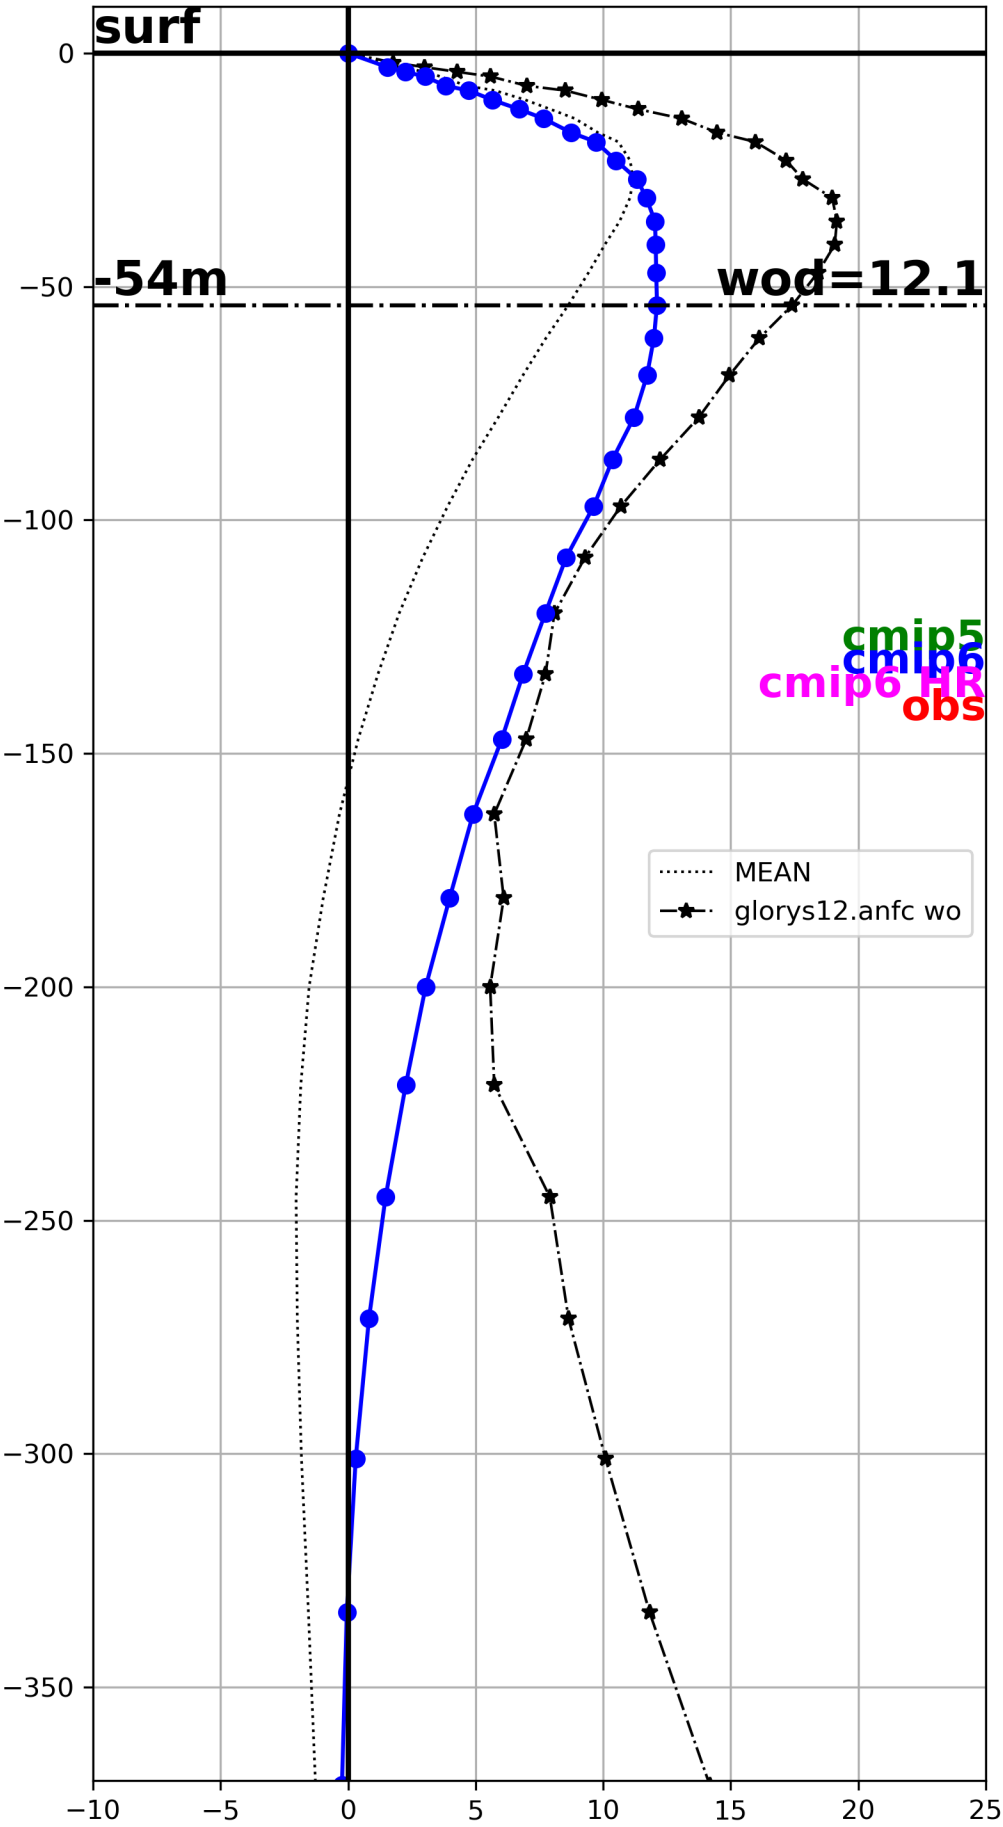

wod (m/month)
cmip6_MRI-ESM2-0_historical_r1i1p1f1