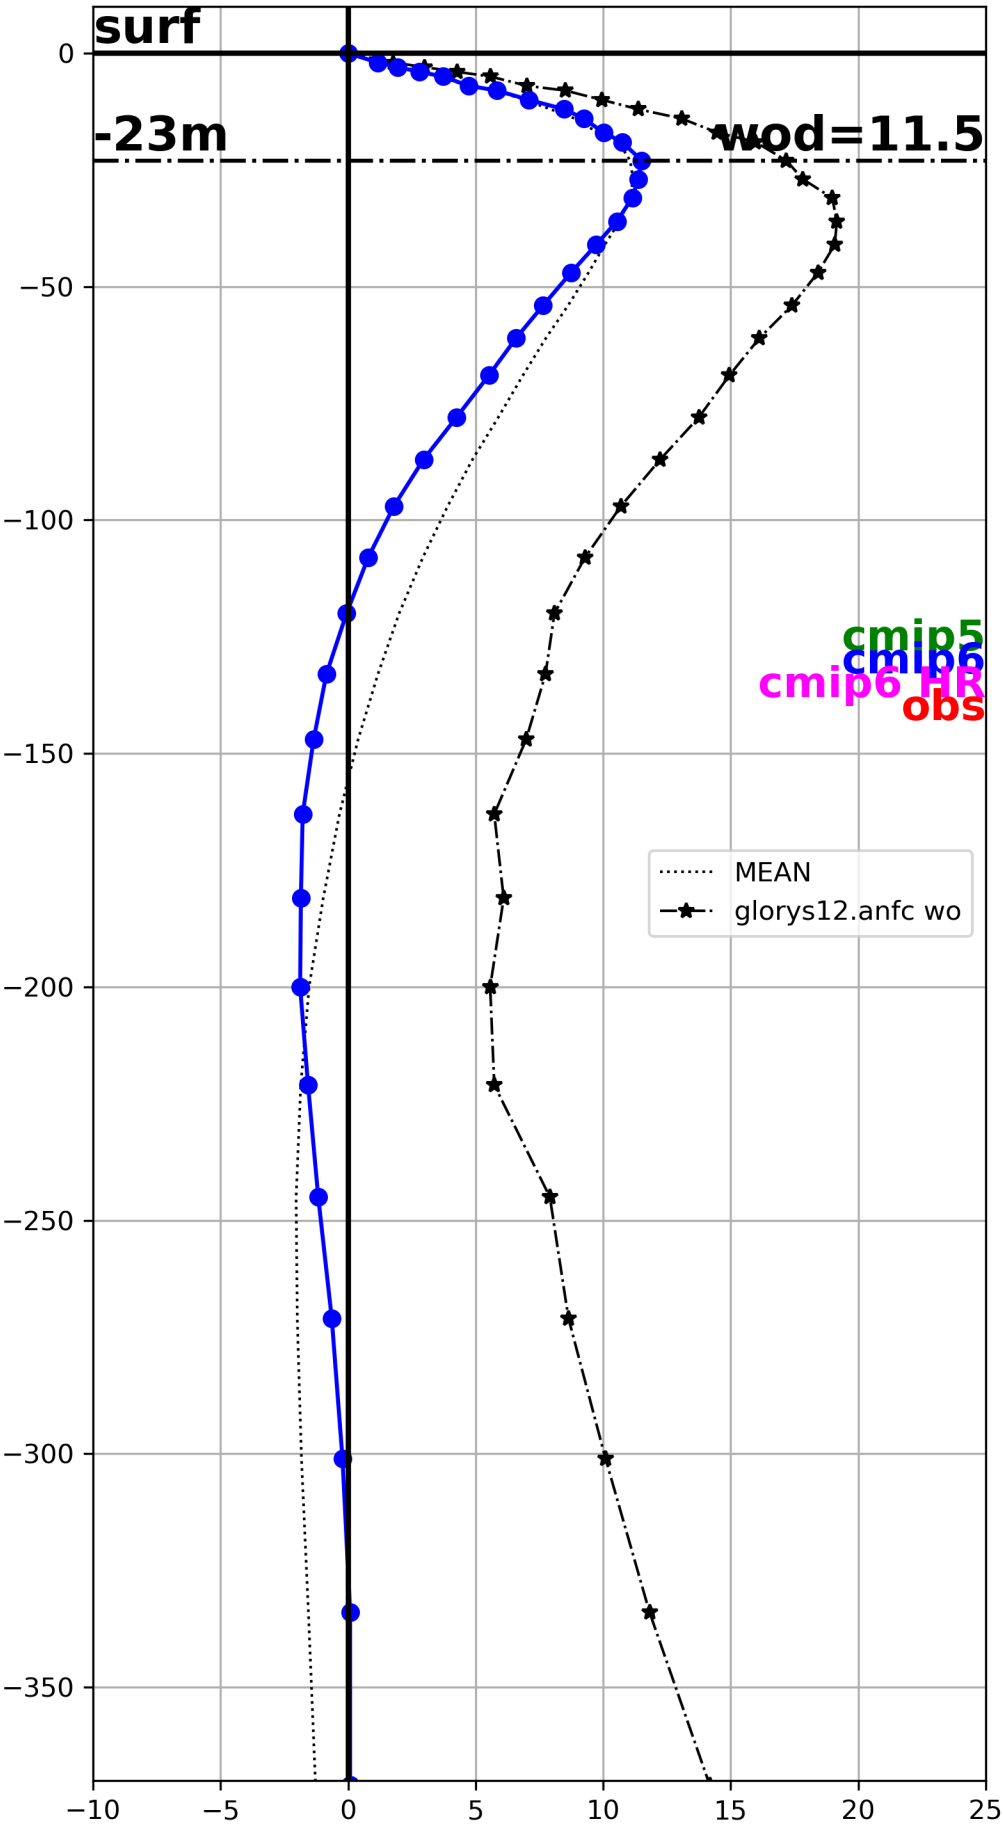

wod (m/month)
cmip6_MPI-ESM1-2-XR_hist-1950_r1i1p1f1