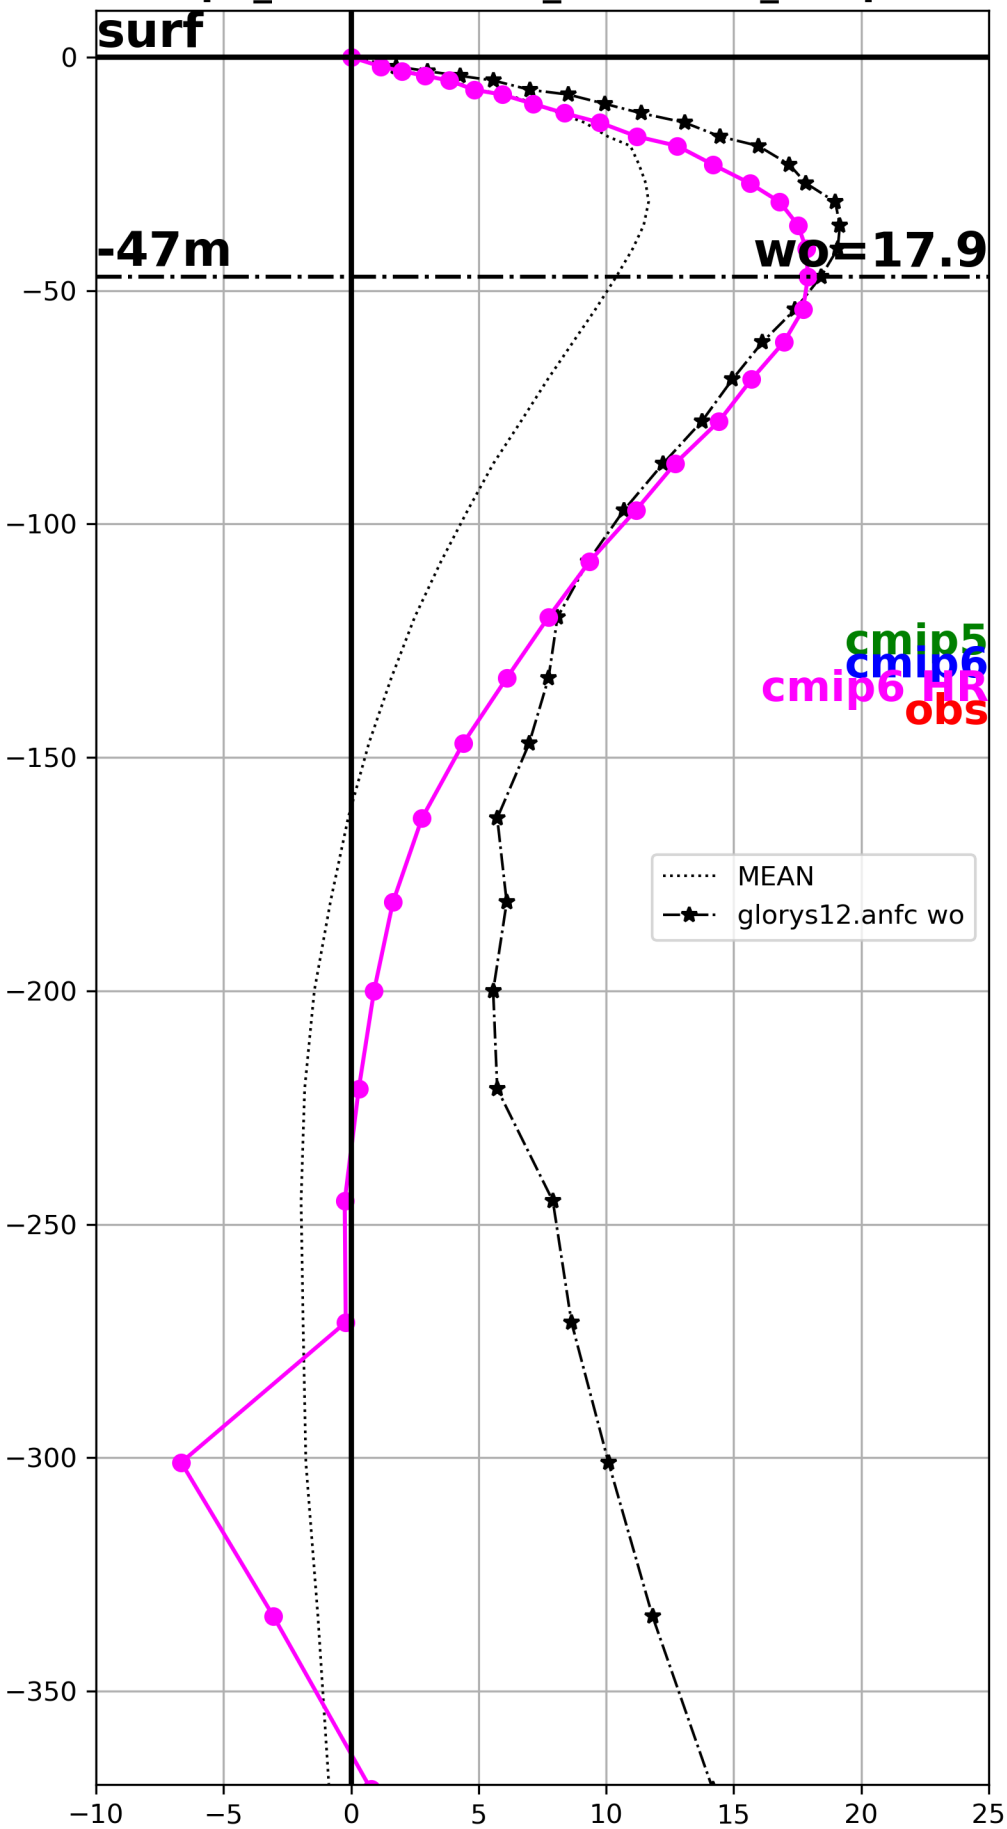

wo (m/month)
cmip6_FGOALS-f3-H_hist-1950_r1i1p1f1