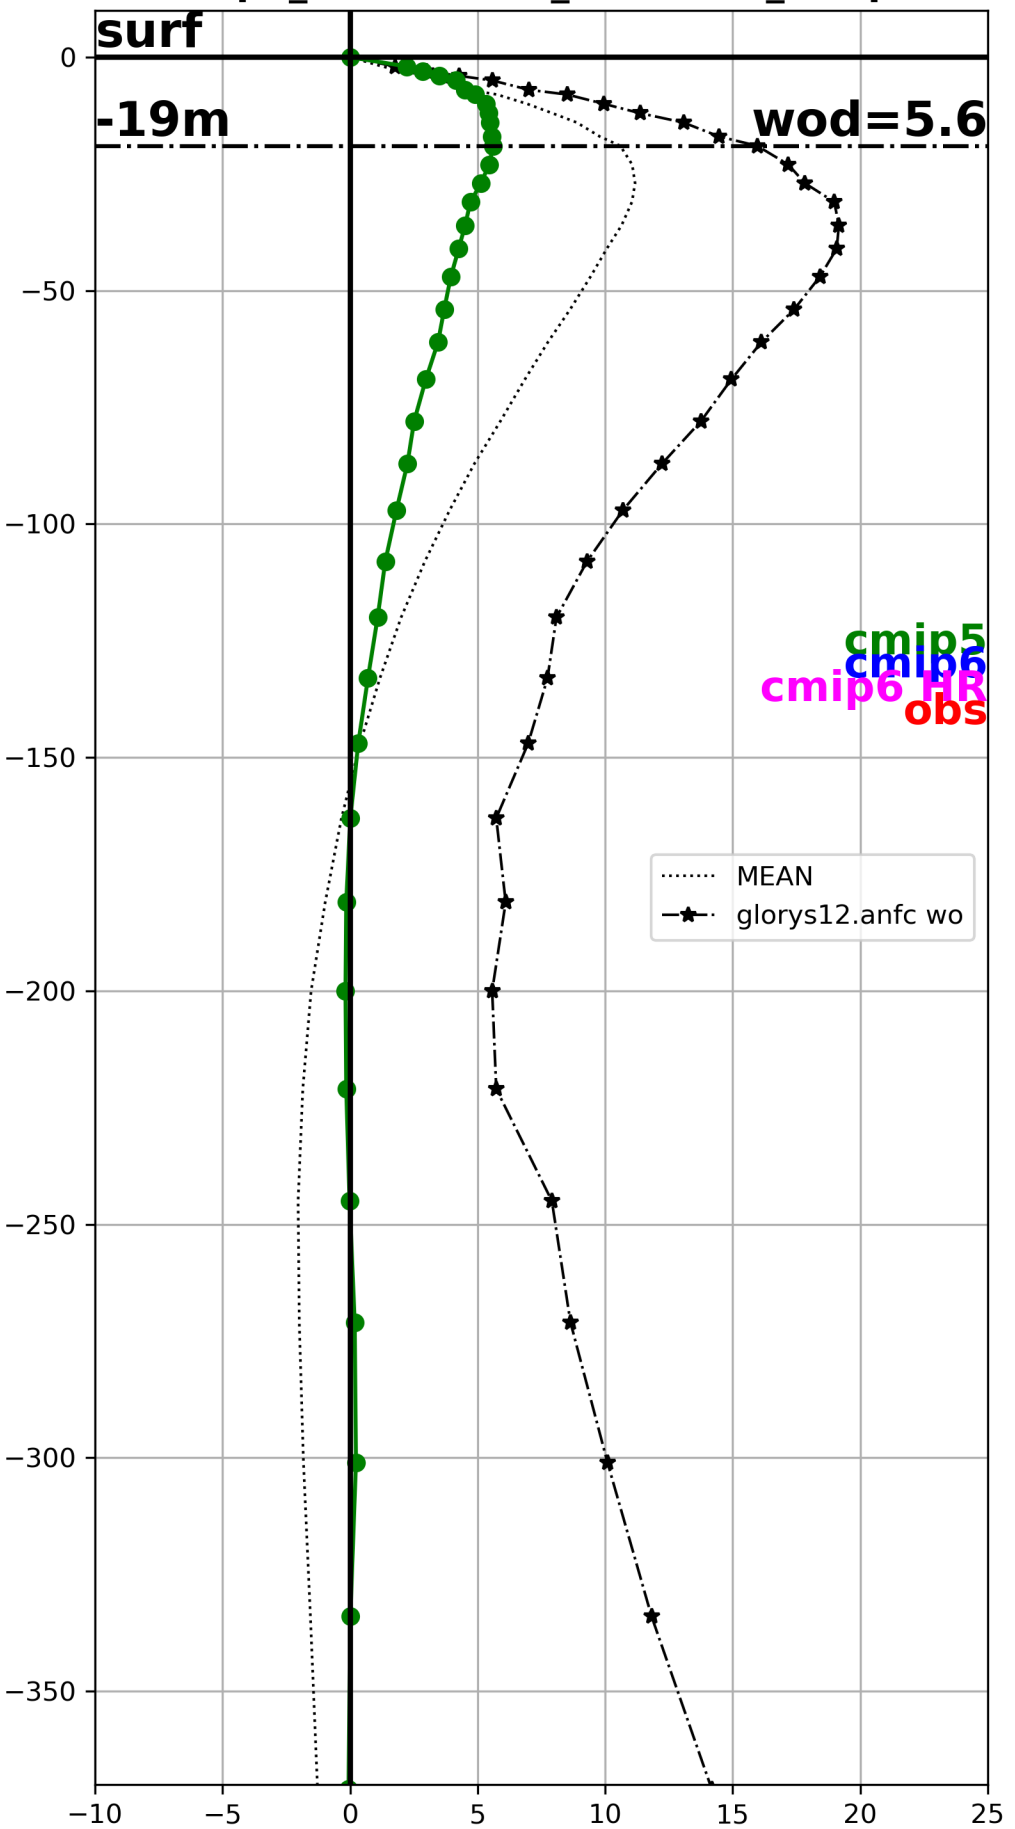

wod (m/month)
cmip5_NorESM1-M_historical_r1i1p1