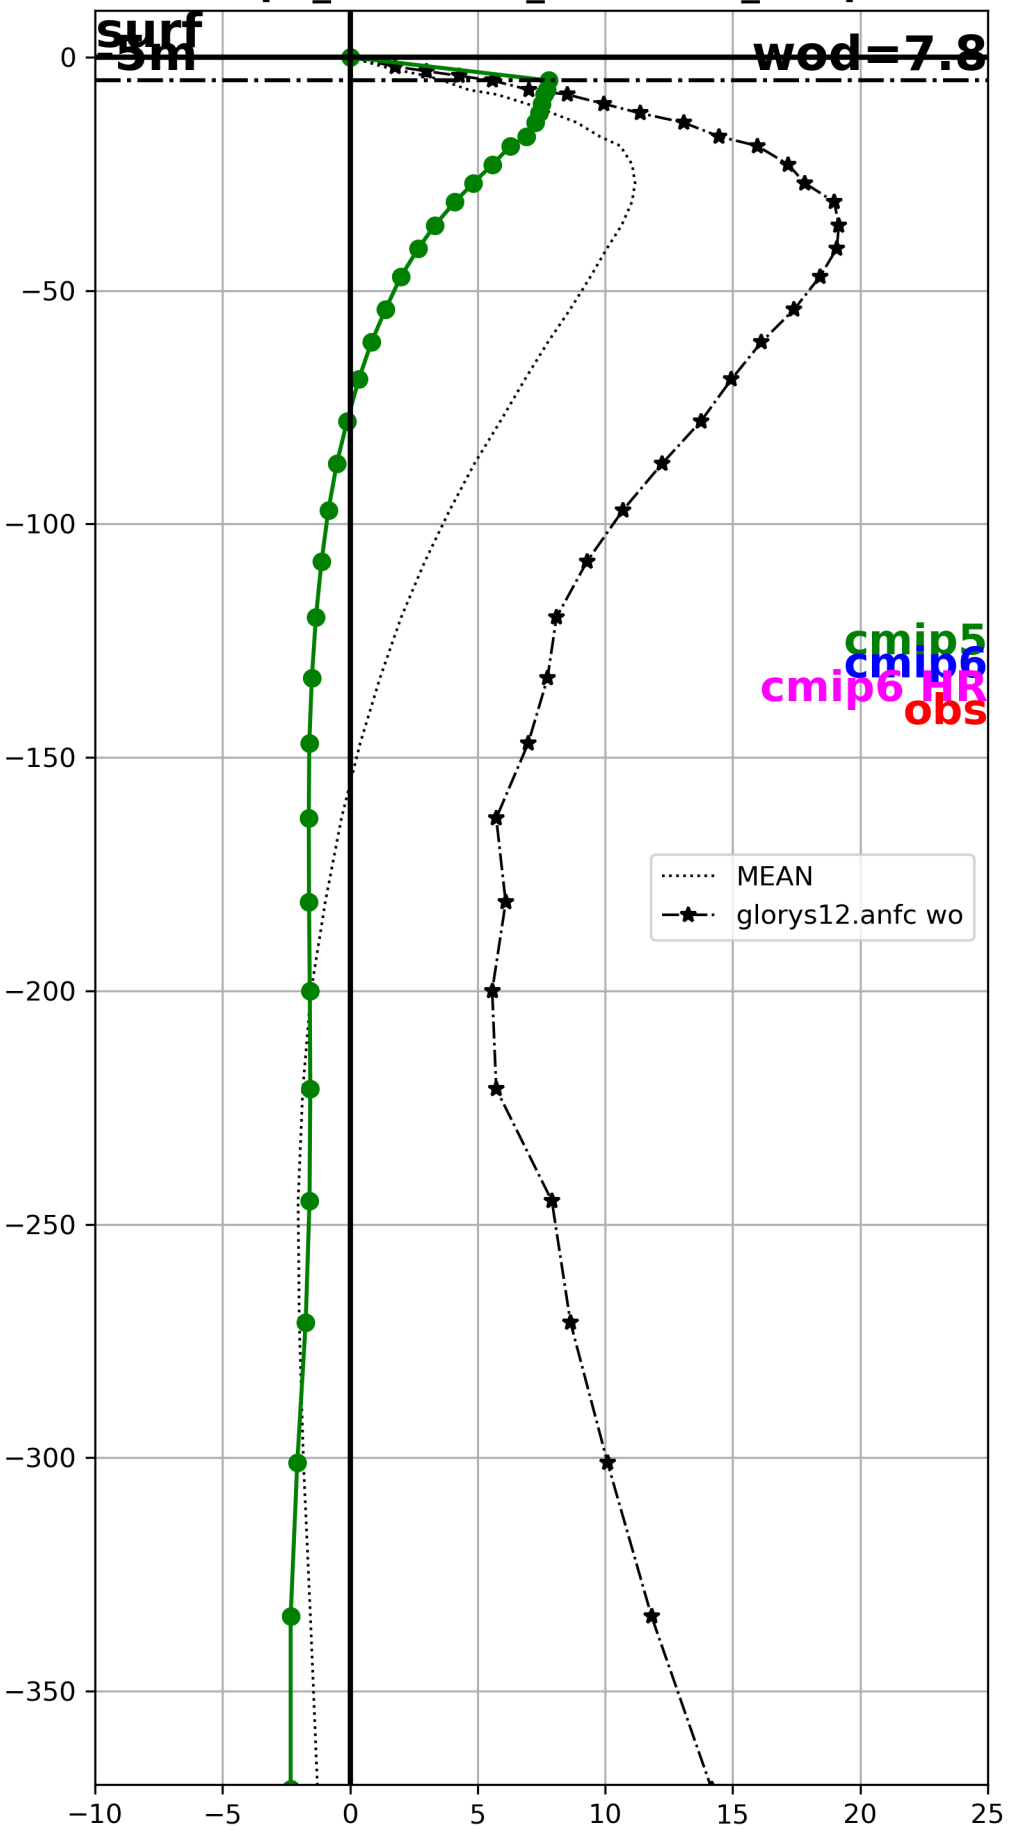

wod (m/month)
cmip5_BNU-ESM_historical_r1i1p1