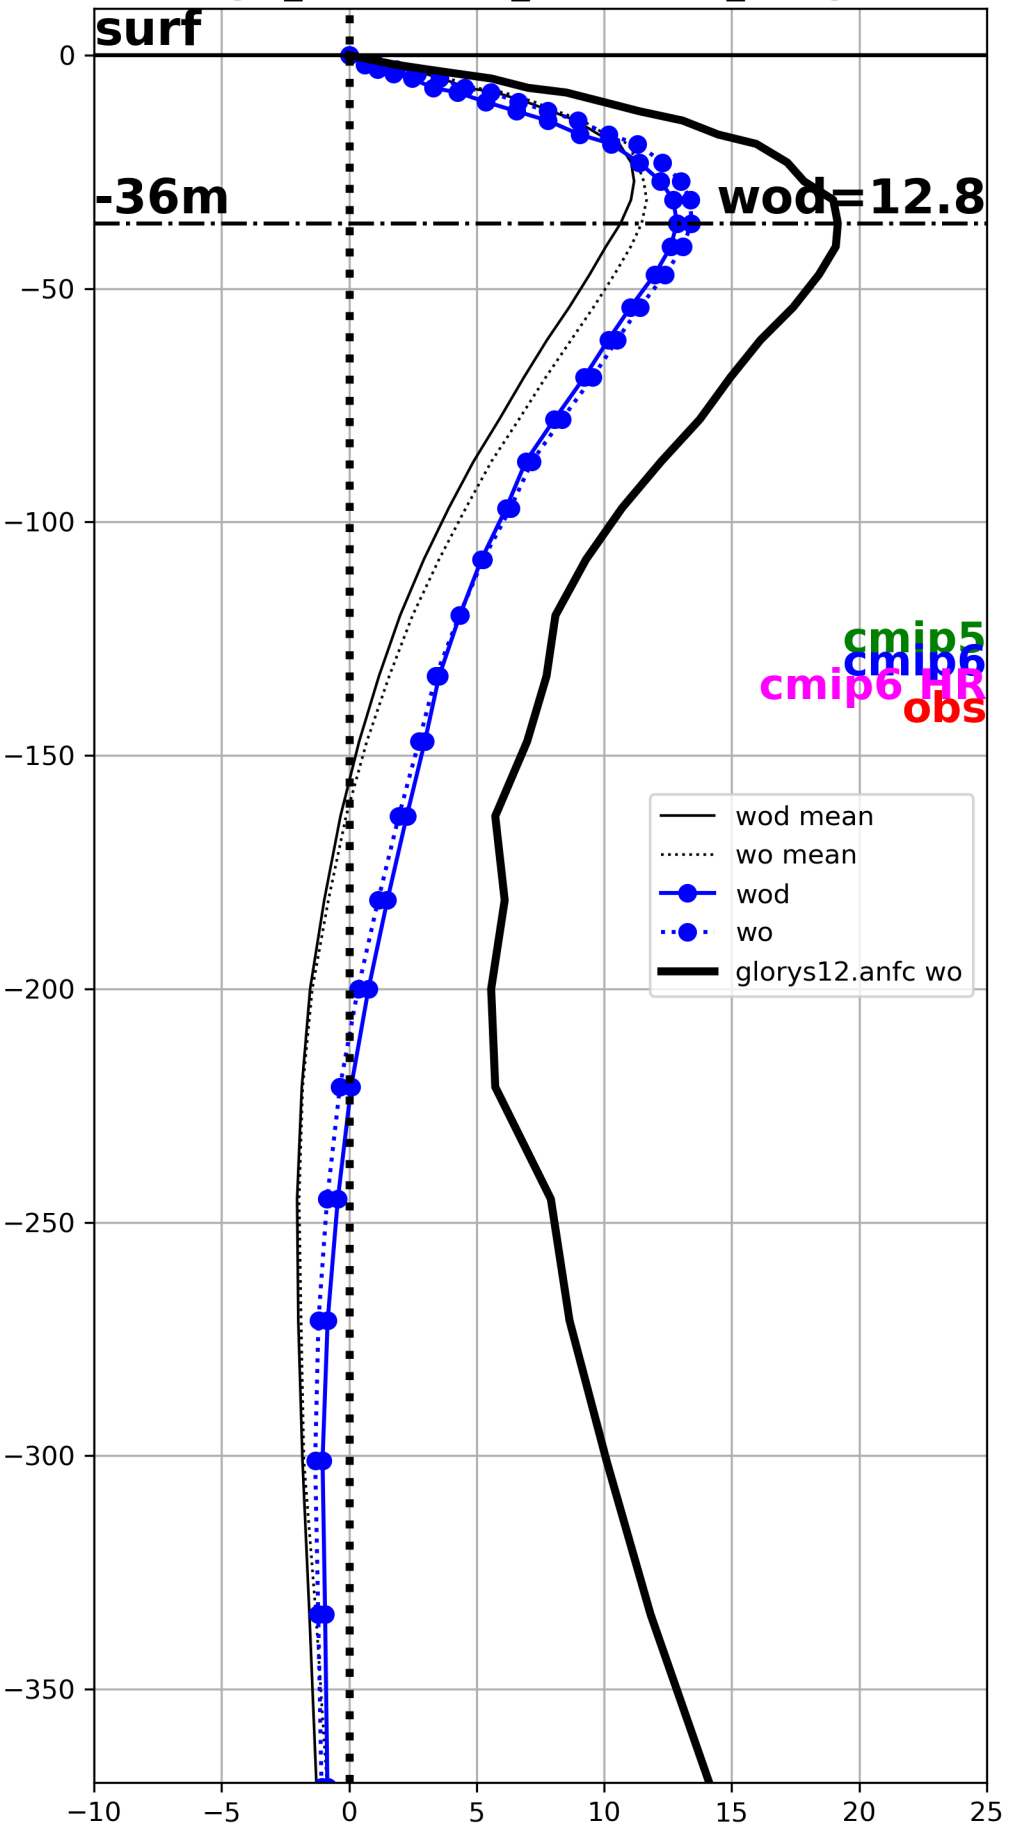

wod/wo (m/month)  
cmip6\_CMCC-ESM2\_historical\_r1i1p1f1

wod/wo (m/month)  
cmip6\_CNRM-CM6-1\_hist-1950\_r1i1p1f2

wod/wo (m/month)  
cmip6\_CNRM-CM6-1-HR\_hist-1950\_r1i1p1f2

wod/wo (m/month)  
cmip6\_EC-Earth3\_historical\_r1i1p1f1