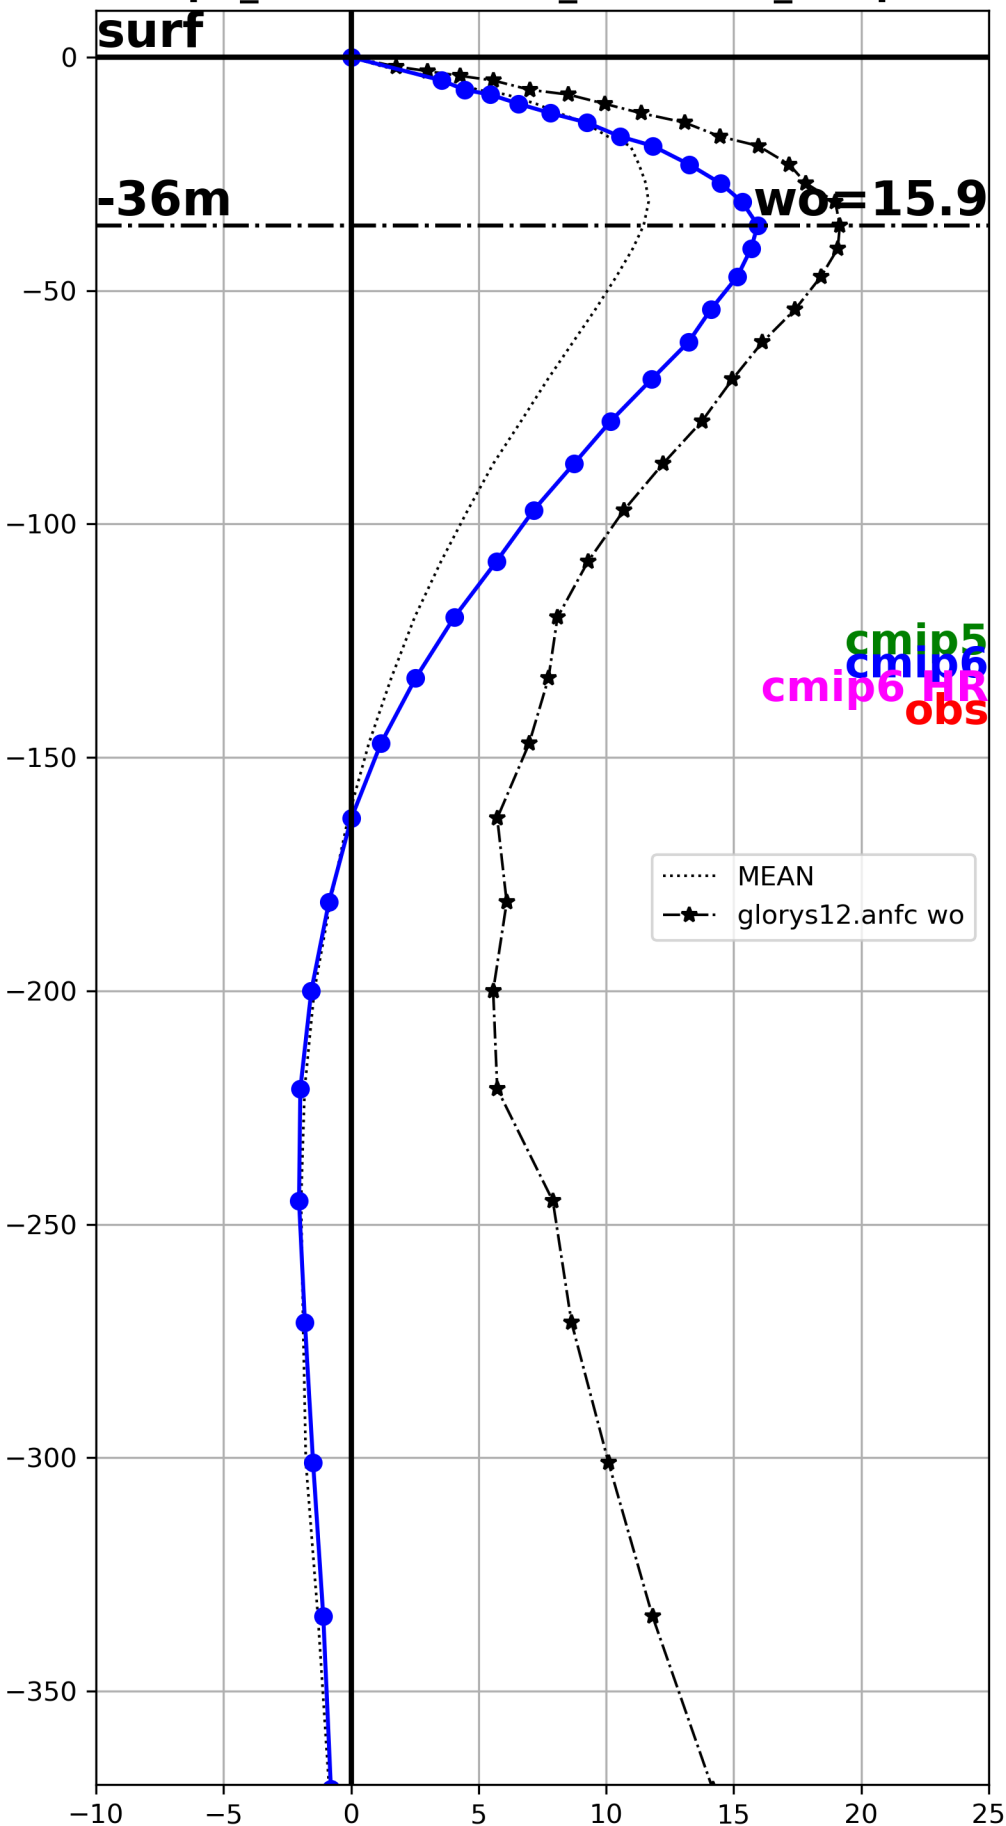

wo (m/month)  
cmip6\_MPI-ESM1-2-HR\_historical\_r1i1p1f1  
surf

wo (m/month)  
cmip6\_MPI-ESM1-2-LR\_historical\_r1i1p1f1

wo (m/month)  
cmip6\_NESM3\_historical\_r1i1p1f1

wo (m/month)  
cmip6\_SAM0-UNICON\_historical\_r1i1p1f1