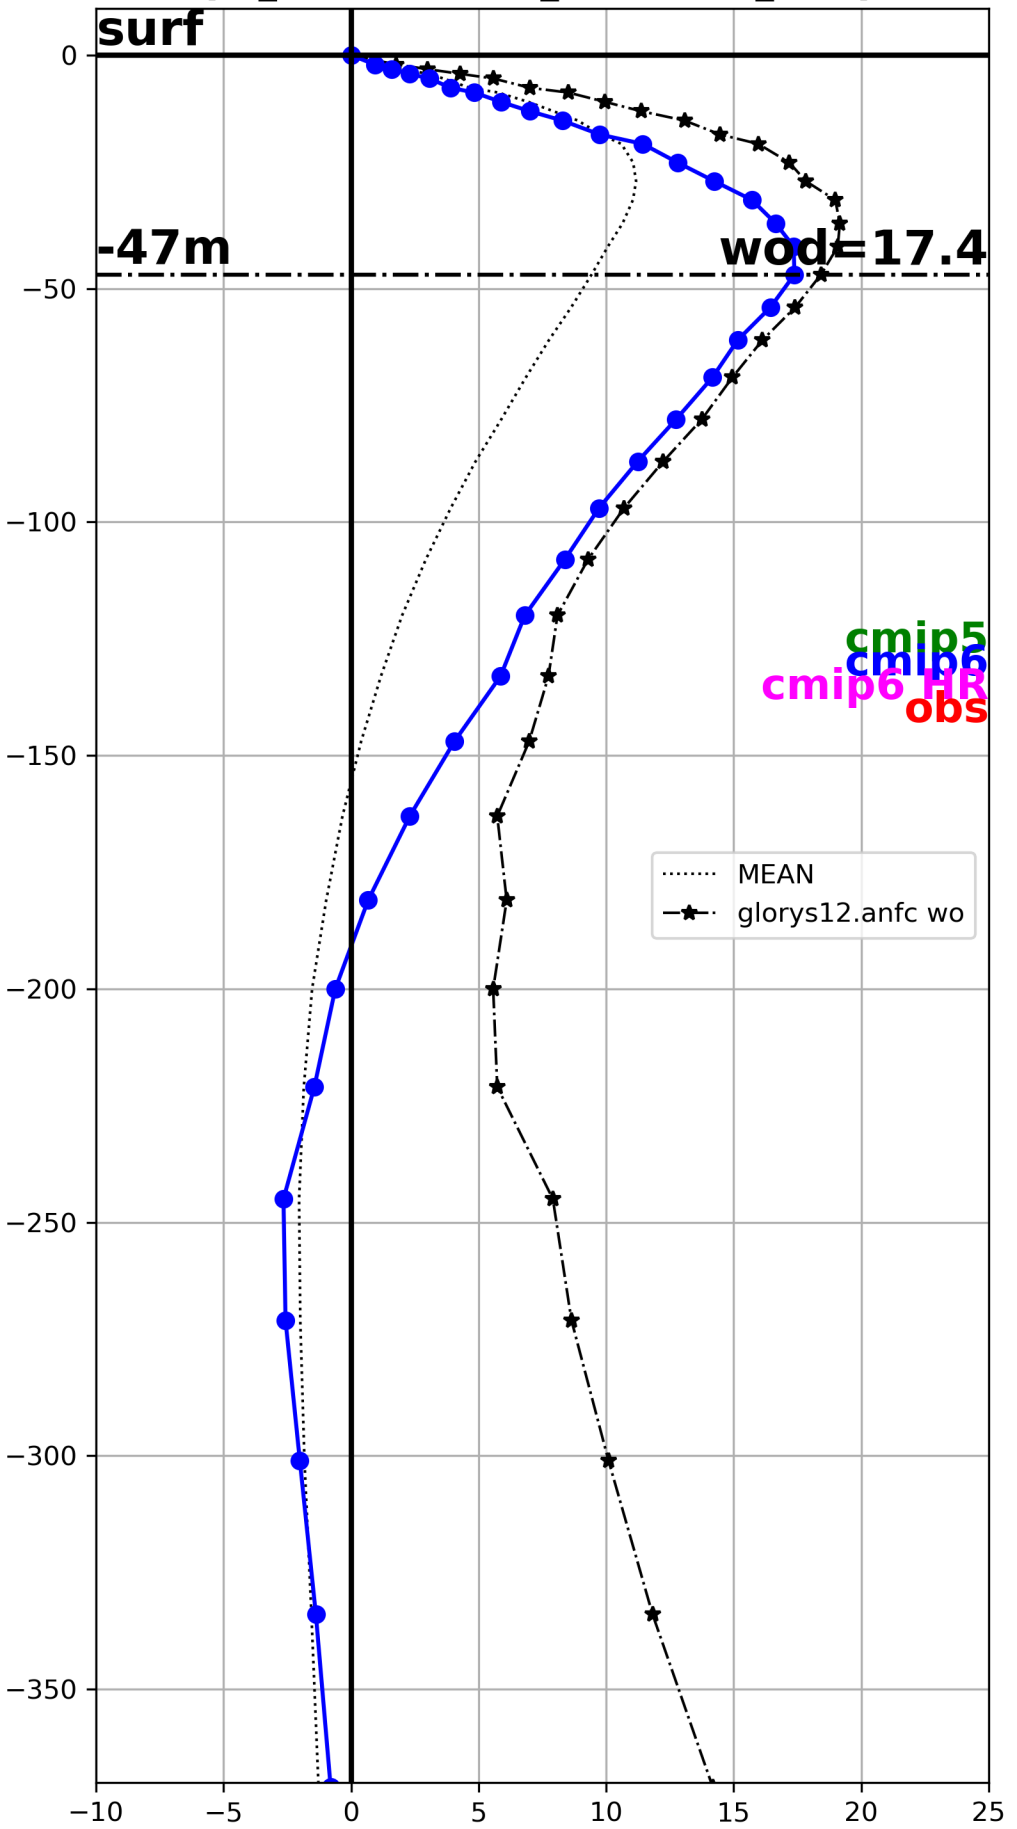

wod (m/month)
cmip6_FGOALS-f3-L_historical_r1i1p1f1