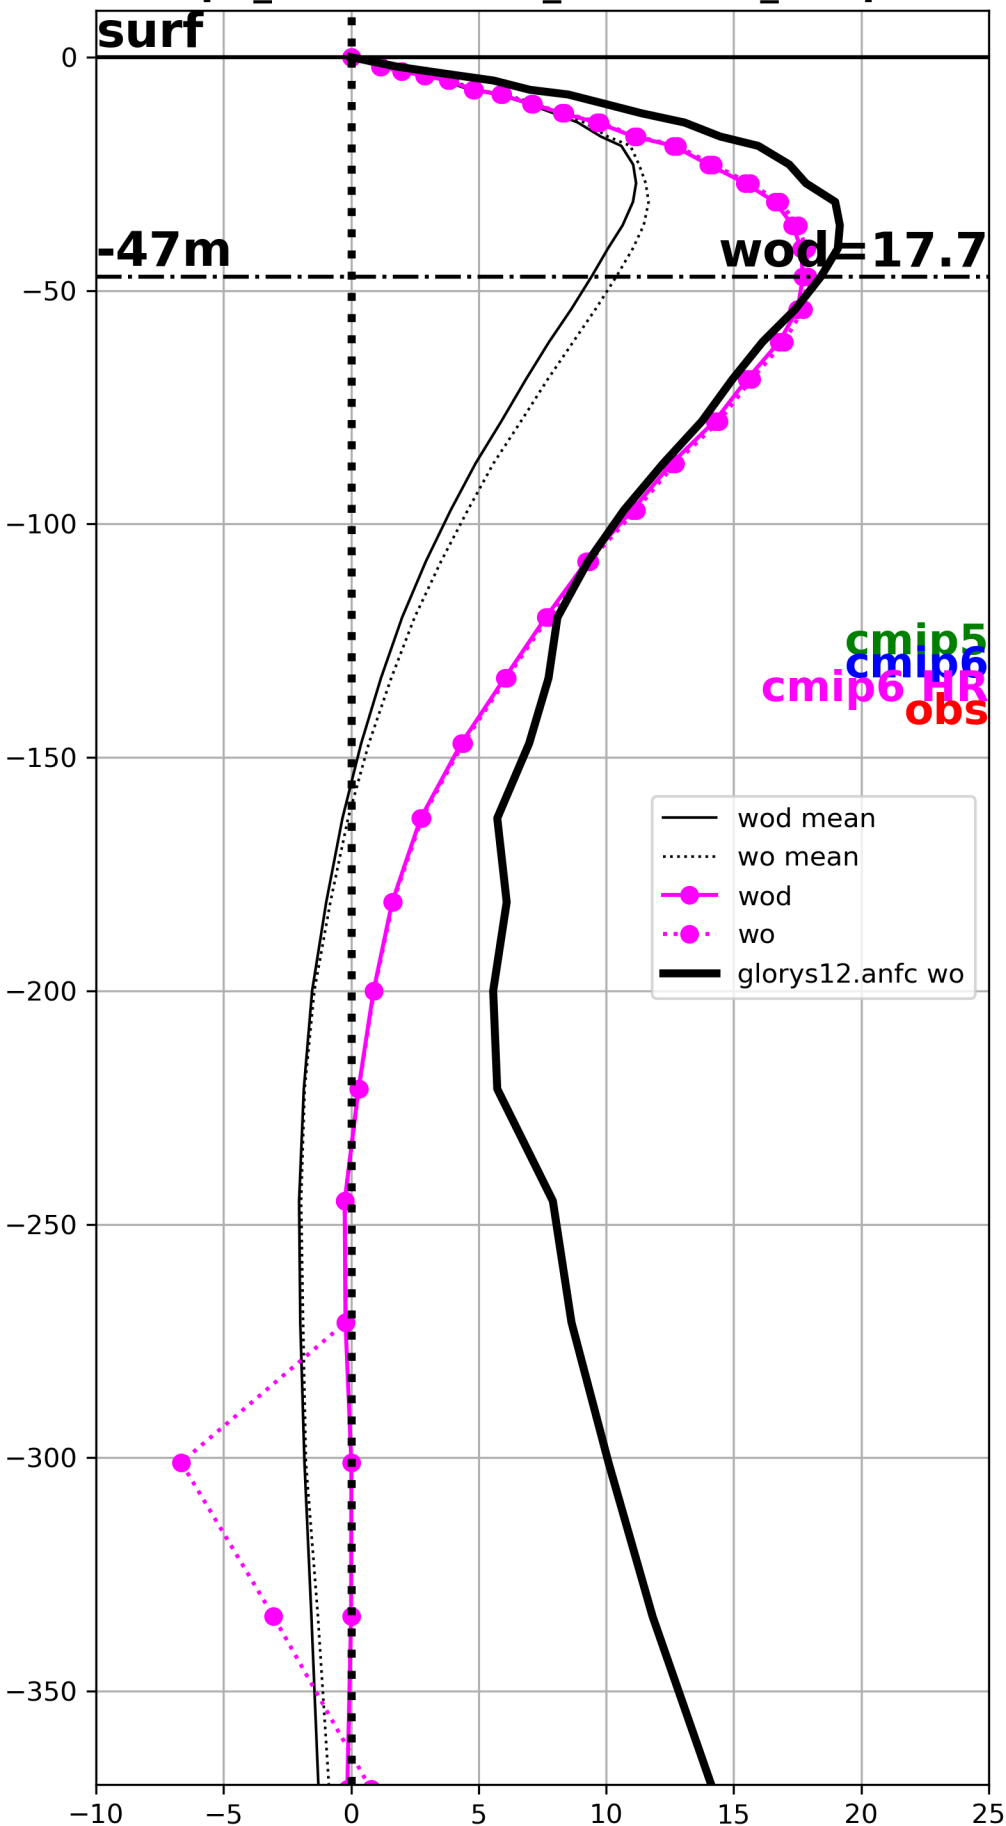

wod/wo (m/month)
cmip6_FGOALS-f3-H_hist-1950_r1i1p1f1