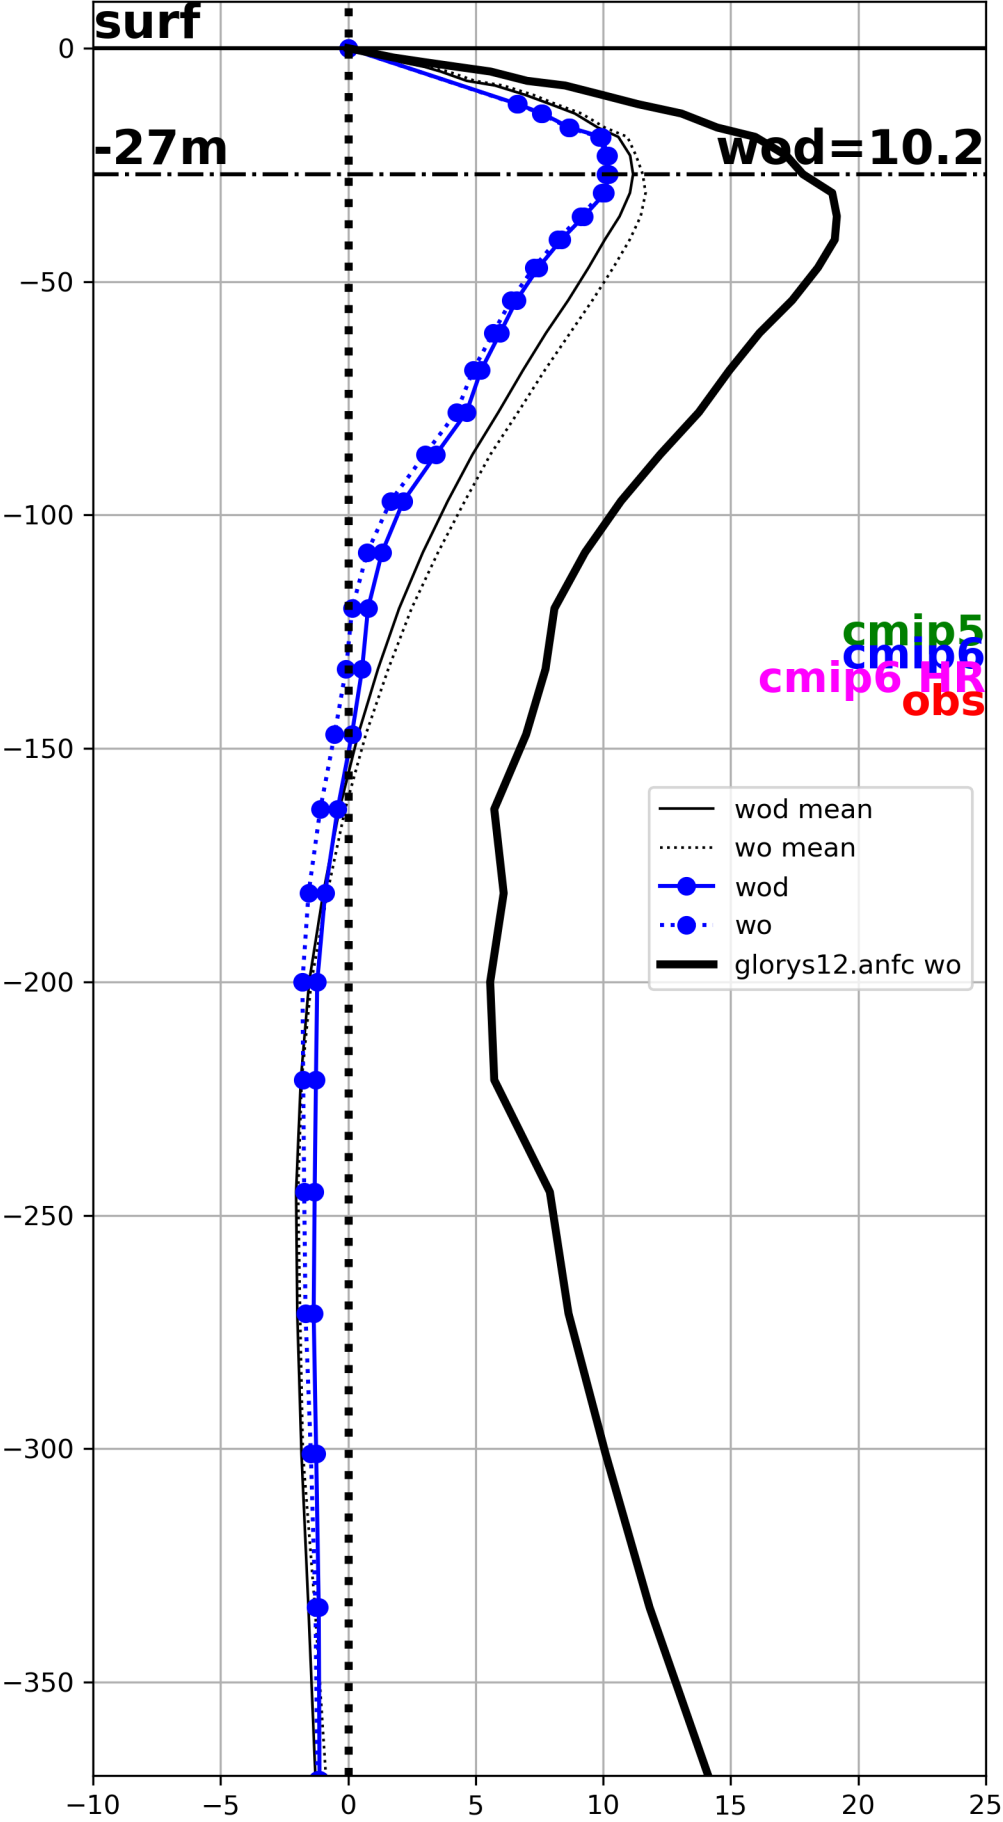

wod/wo (m/month)
cmip6_ACCESS-ESM1-5_historical_r1i1p1f1