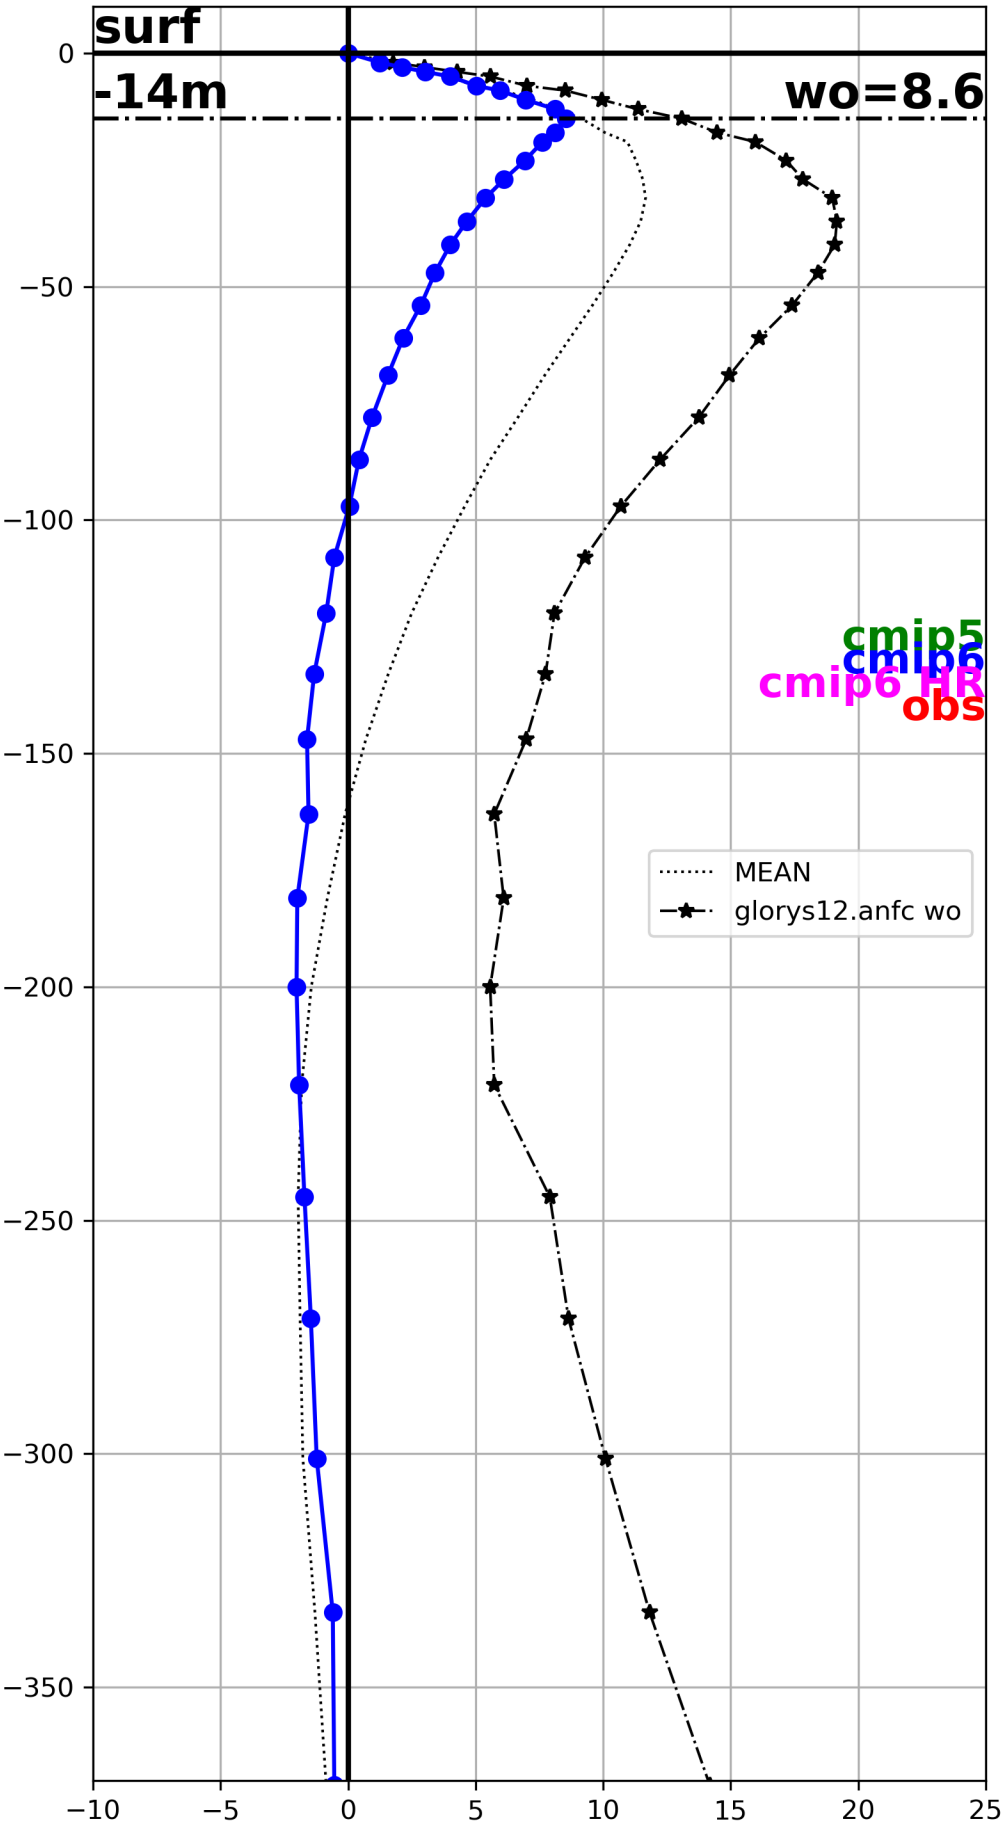

wo (m/month)
cmip6_CanESM5-CanOE_historical_r1i1p2f1