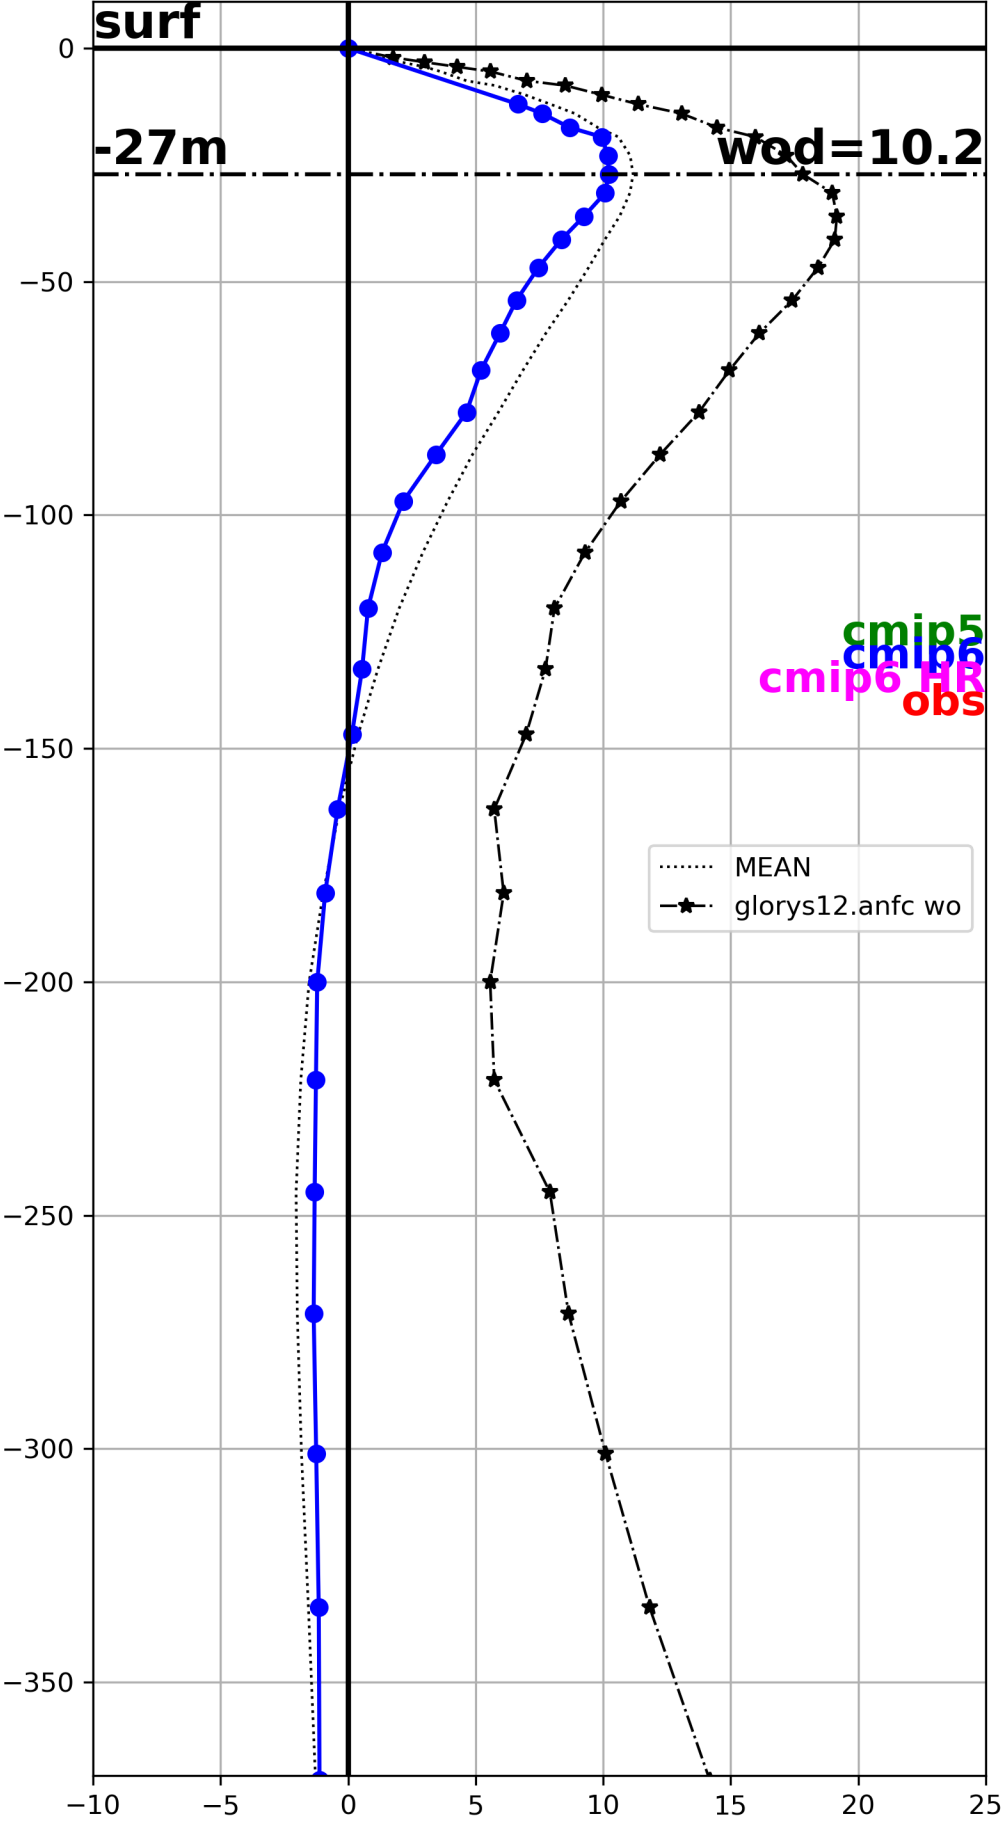

wod (m/month)
cmip6_ACCESS-ESM1-5_historical_r1i1p1f1