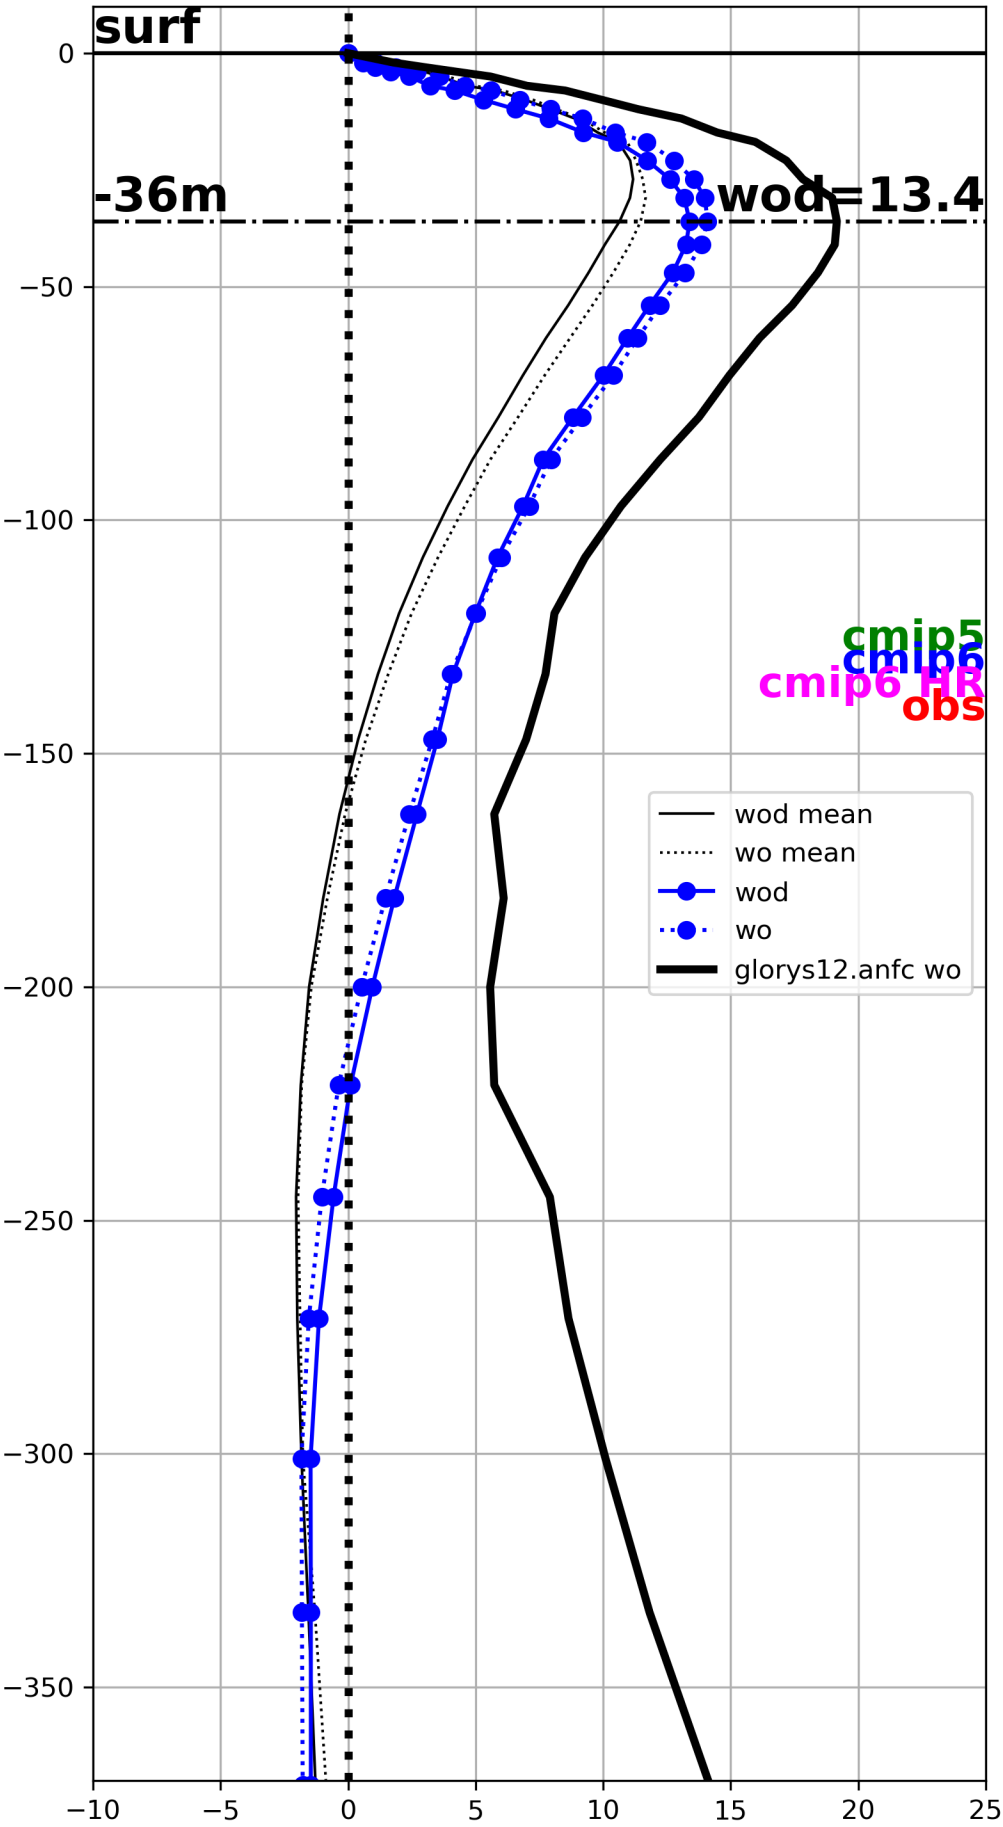

wod/wo (m/month)
cmip6_EC-Earth3-AerChem_historical_r1i1p1f1