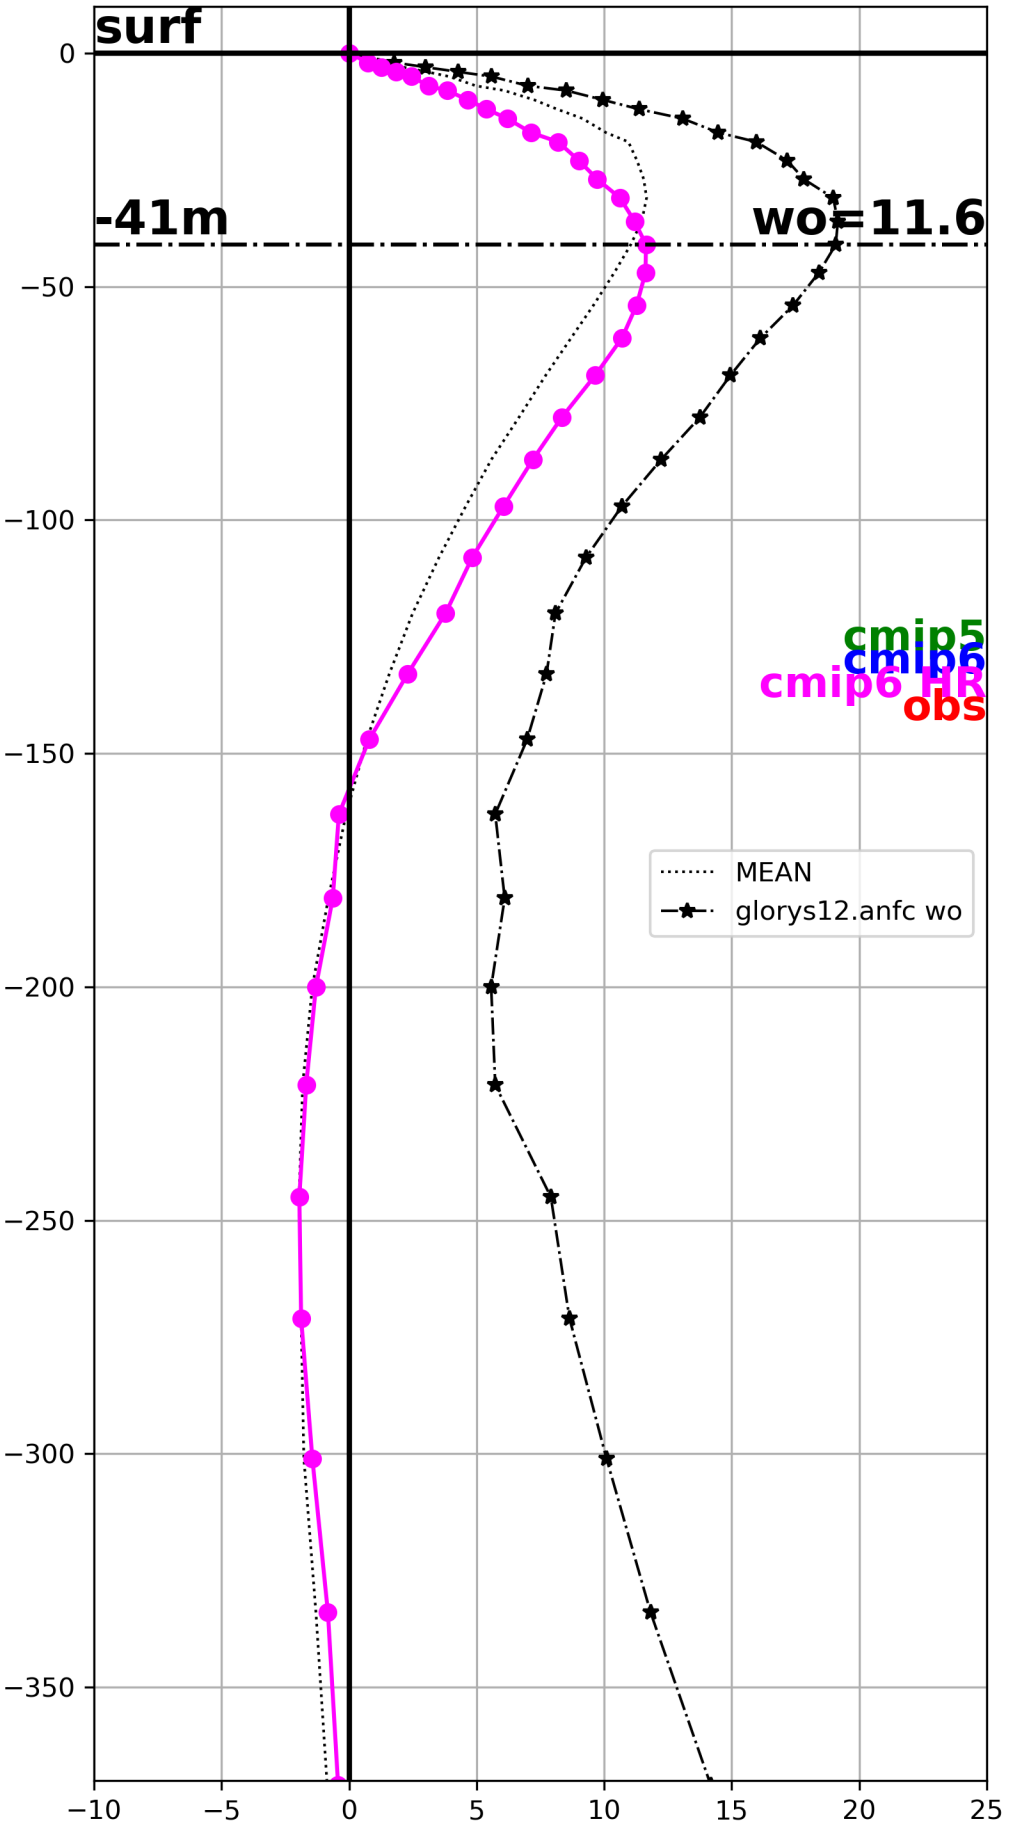

wo (m/month)  
cmip6\_CESM1-CAM5-SE-LR\_hist-1950\_r1i1p1f1

wo (m/month)  
cmip6\_CESM2\_historical\_r10i1p1f1

wo (m/month)  
cmip6\_CESM2\_historical\_r1i1p1f1

wo (m/month)  
cmip6\_CESM2-WACCM\_historical\_r1i1p1f1