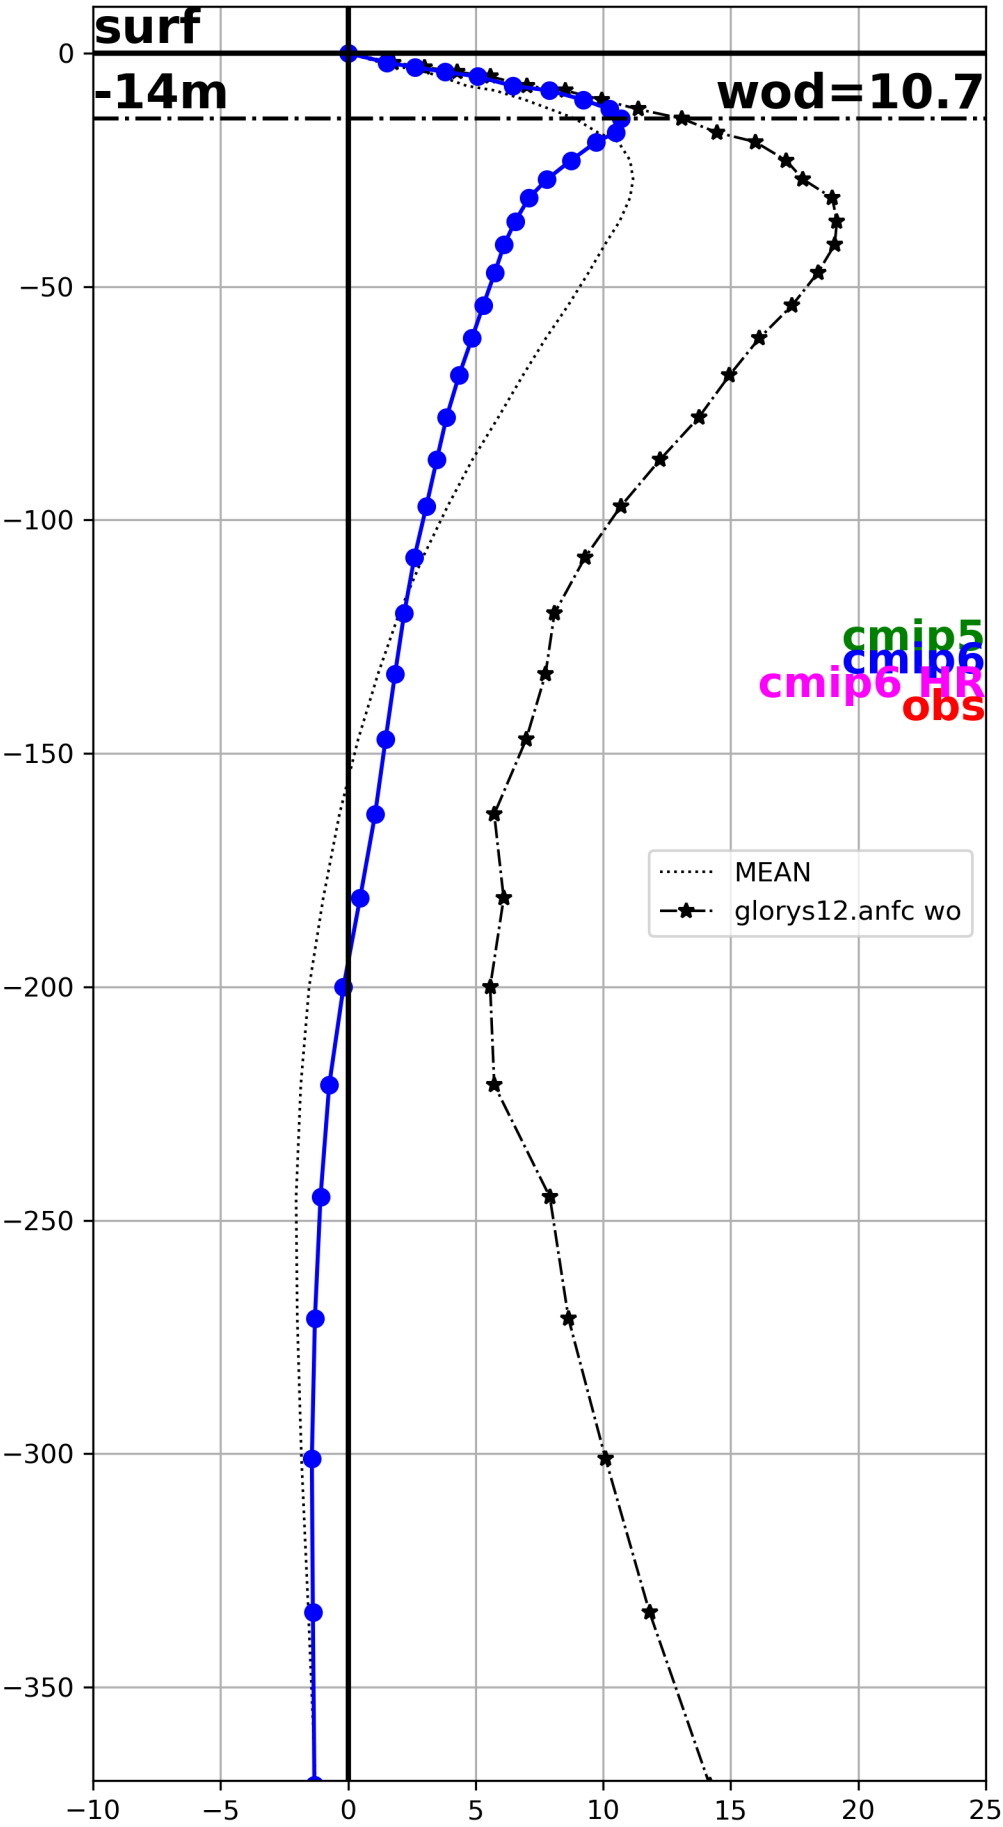

wod (m/month)
cmip6_HadGEM3-GC31-LL_hist-1950_r1i1p1f1