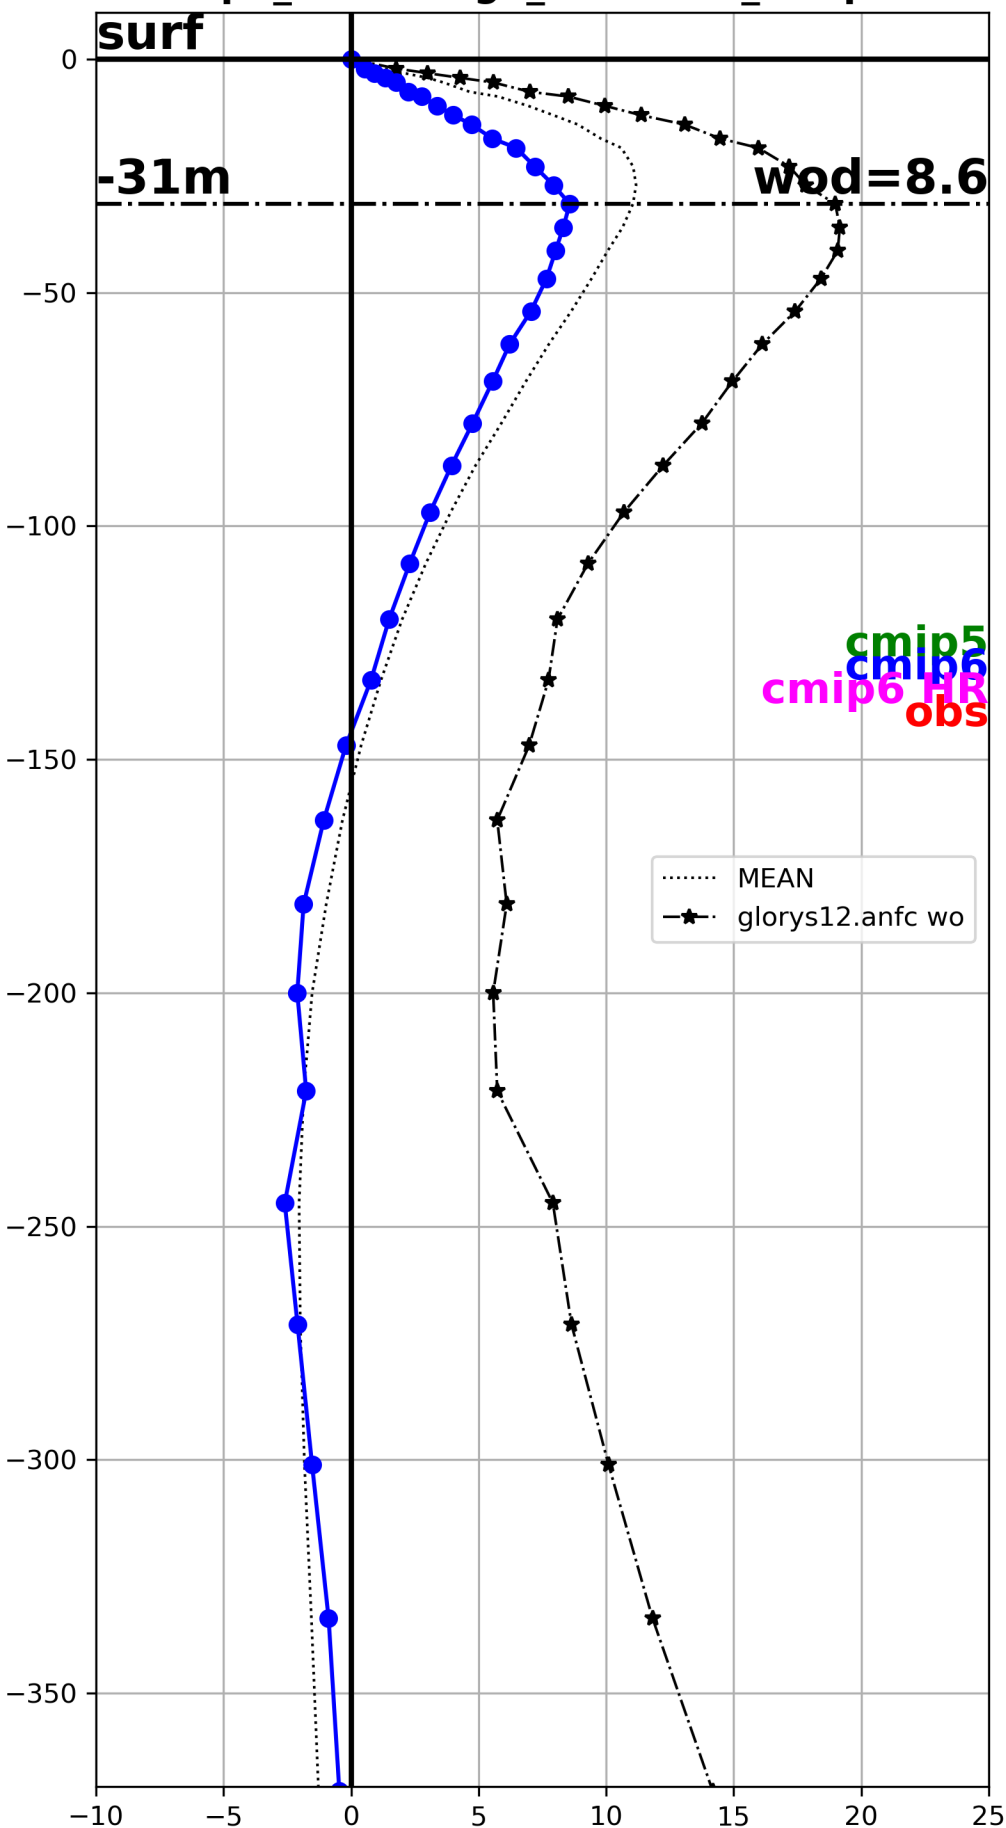

wod (m/month)  
cmip6\_EC-Earth3P-HR\_hist-1950\_r1i1p2f1

wod (m/month)  
cmip6\_FGOALS-f3-H\_hist-1950\_r1i1p1f1

wod (m/month)  
cmip6\_FGOALS-f3-L\_historical\_r1i1p1f1

wod (m/month)  
cmip6\_FGOALS-g3\_historical\_r1i1p1f1