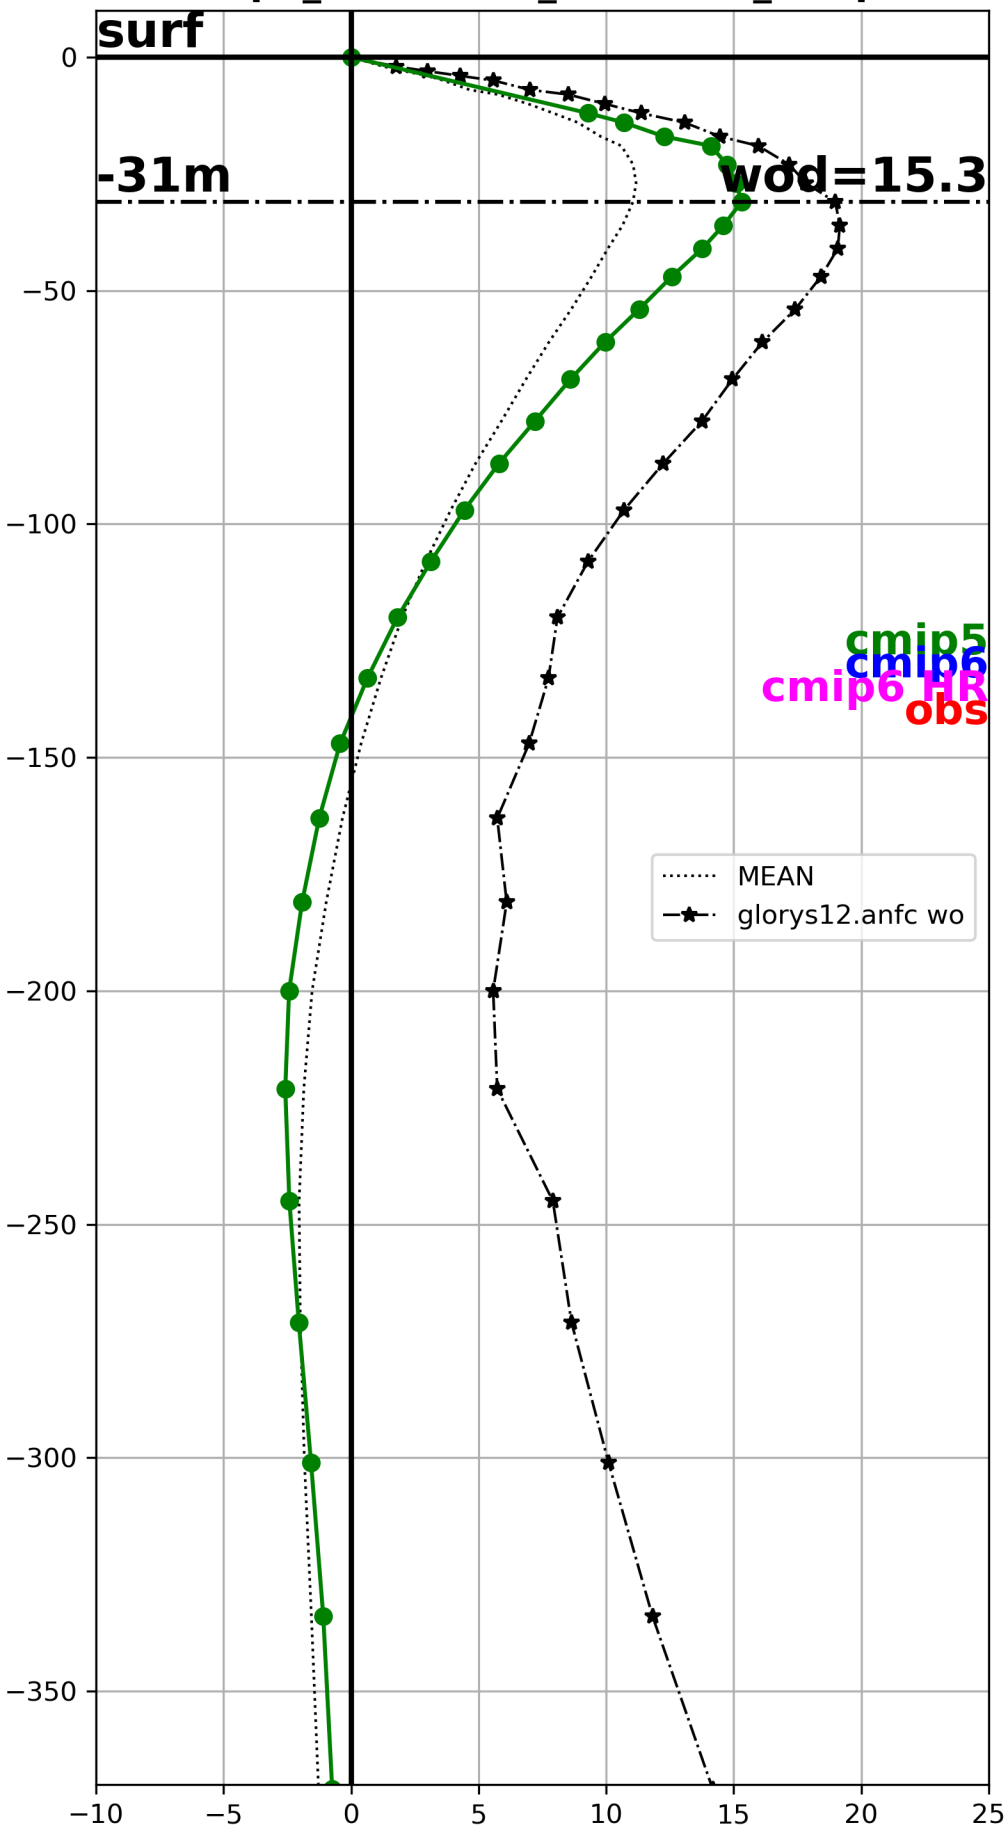

wod (m/month)  
cmip5\_CSIRO-Mk3-6-0\_historical\_r1i1p1

wod (m/month)  
cmip5\_FGOALS-g2\_historical\_r1i1p1

wod (m/month)  
cmip5\_FGOALS-s2\_historical\_r1i1p1

wod (m/month)  
cmip5\_GFDL-CM3\_historical\_r1i1p1