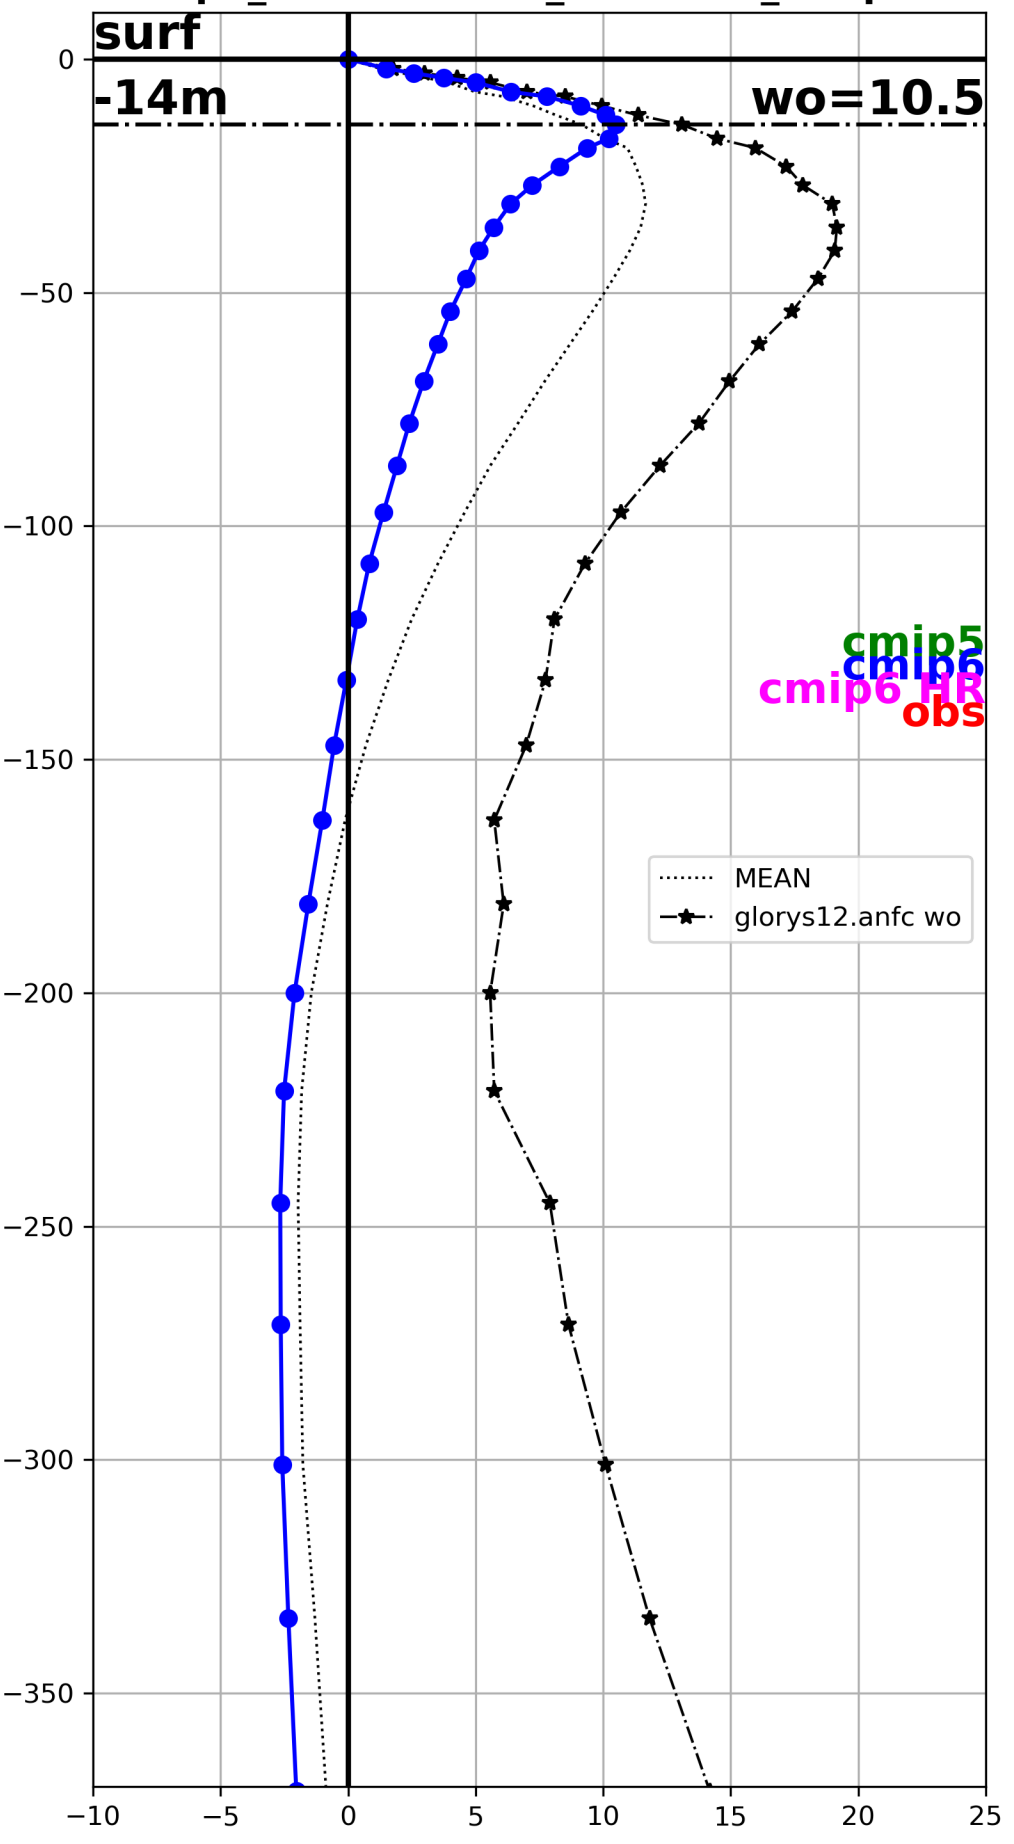

wo (m/month)
cmip6_UKESM1-0-LL_historical_r1i1p1f2