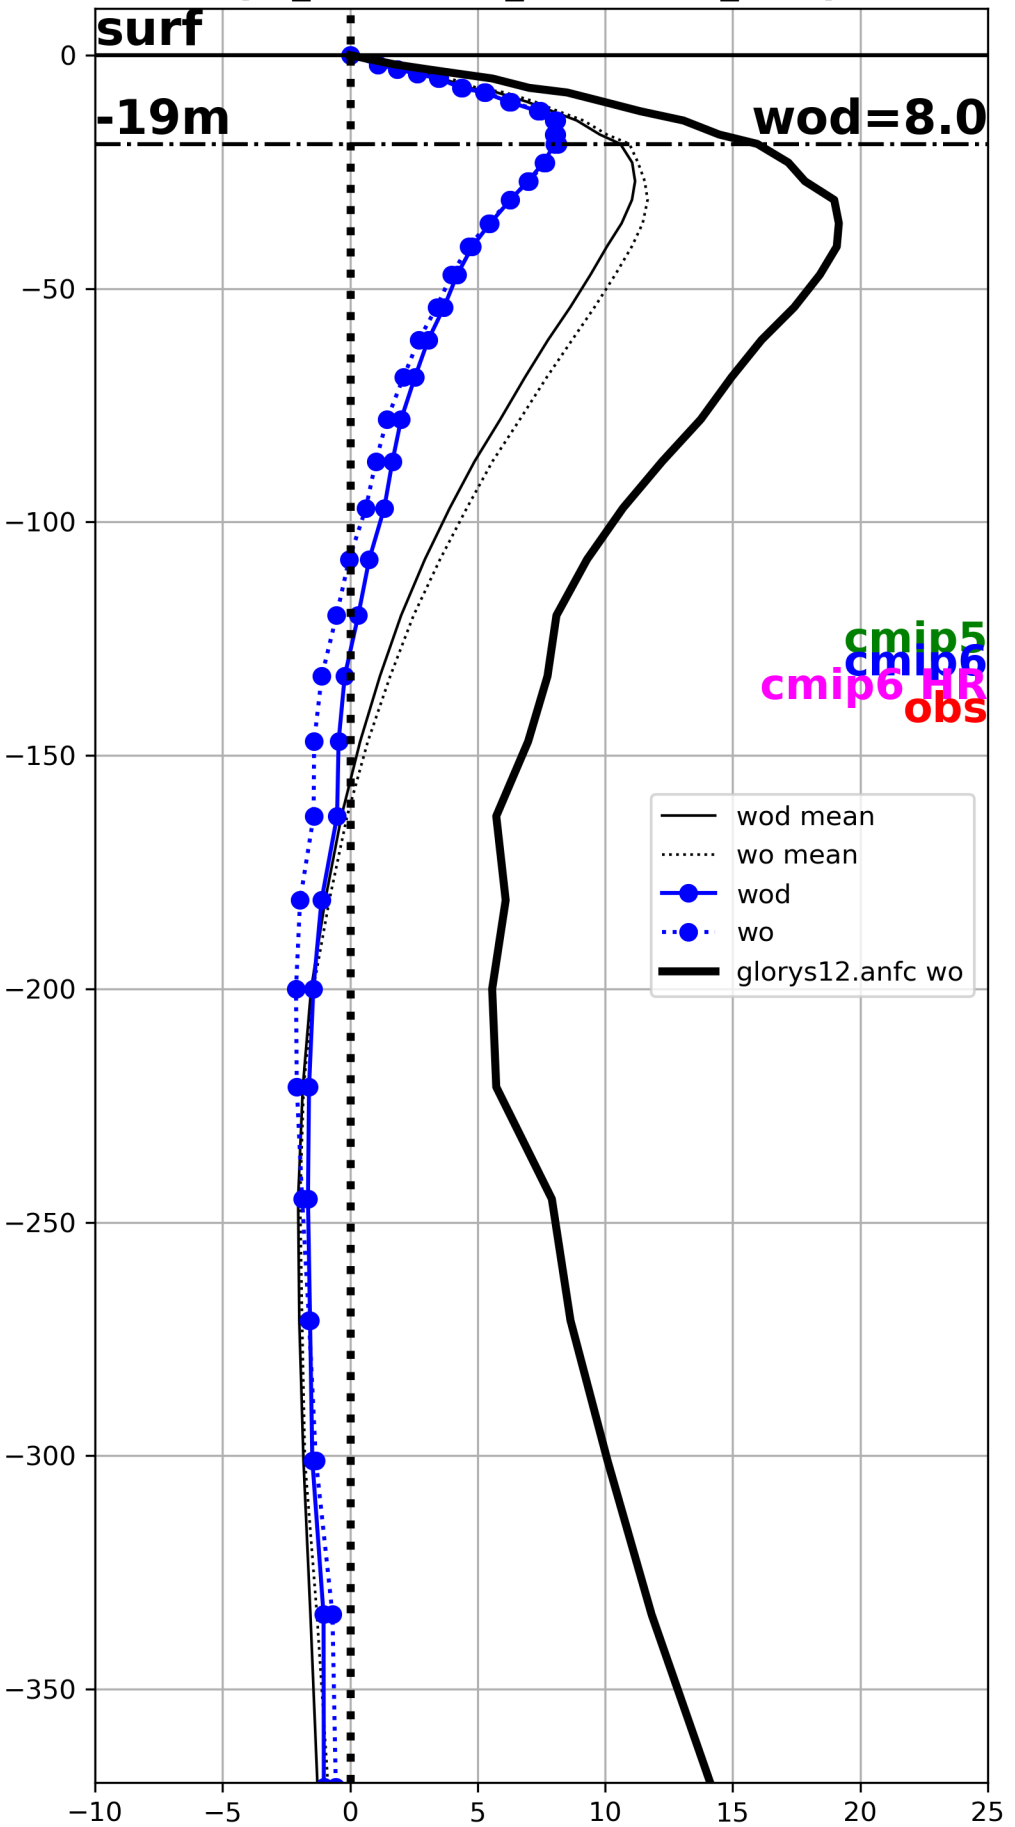

wod/wo (m/month)
cmip6_CanESM5_historical_r1i1p1f1