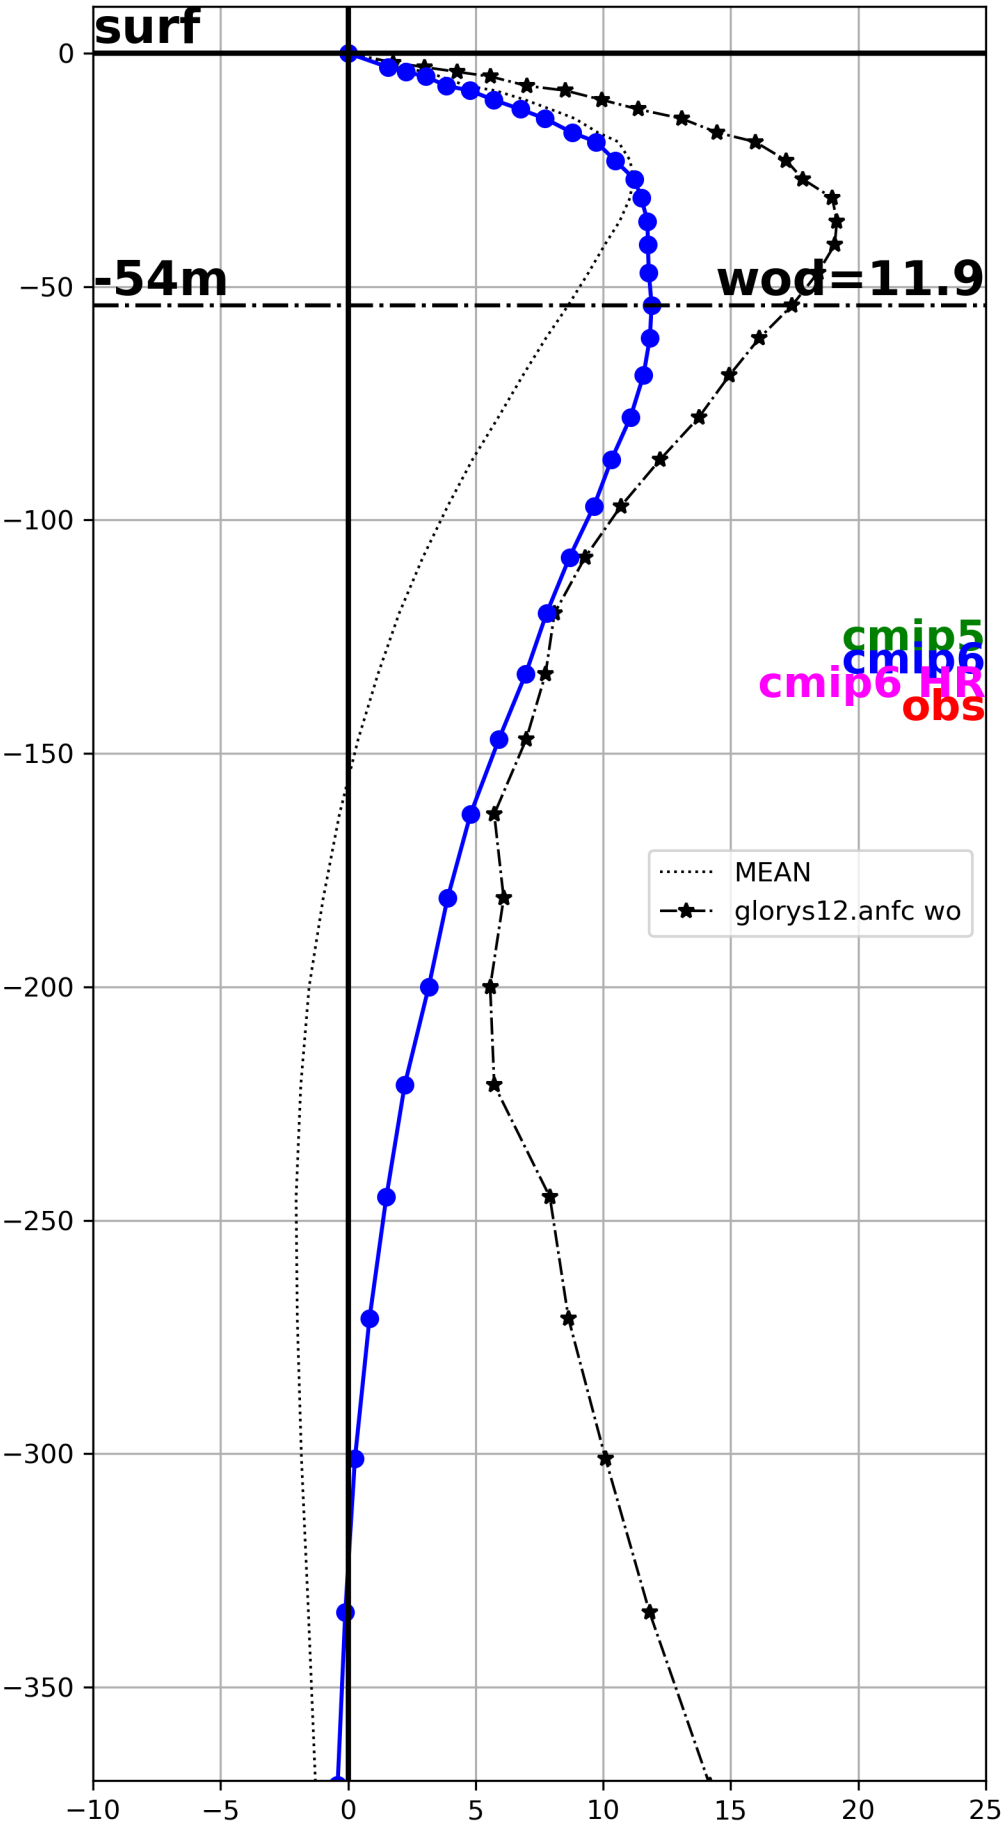

wod (m/month)  
cmip6\_MPI-ESM1-2-LR\_historical\_r1i1p1f1

wod (m/month)  
cmip6\_MPI-ESM1-2-XR\_hist-1950\_r1i1p1f1

wod (m/month)  
cmip6\_MRI-ESM2-0\_historical\_r1i1p1f1

wod (m/month)  
cmip6\_MRI-ESM2-0\_historical\_r1i2p1f1