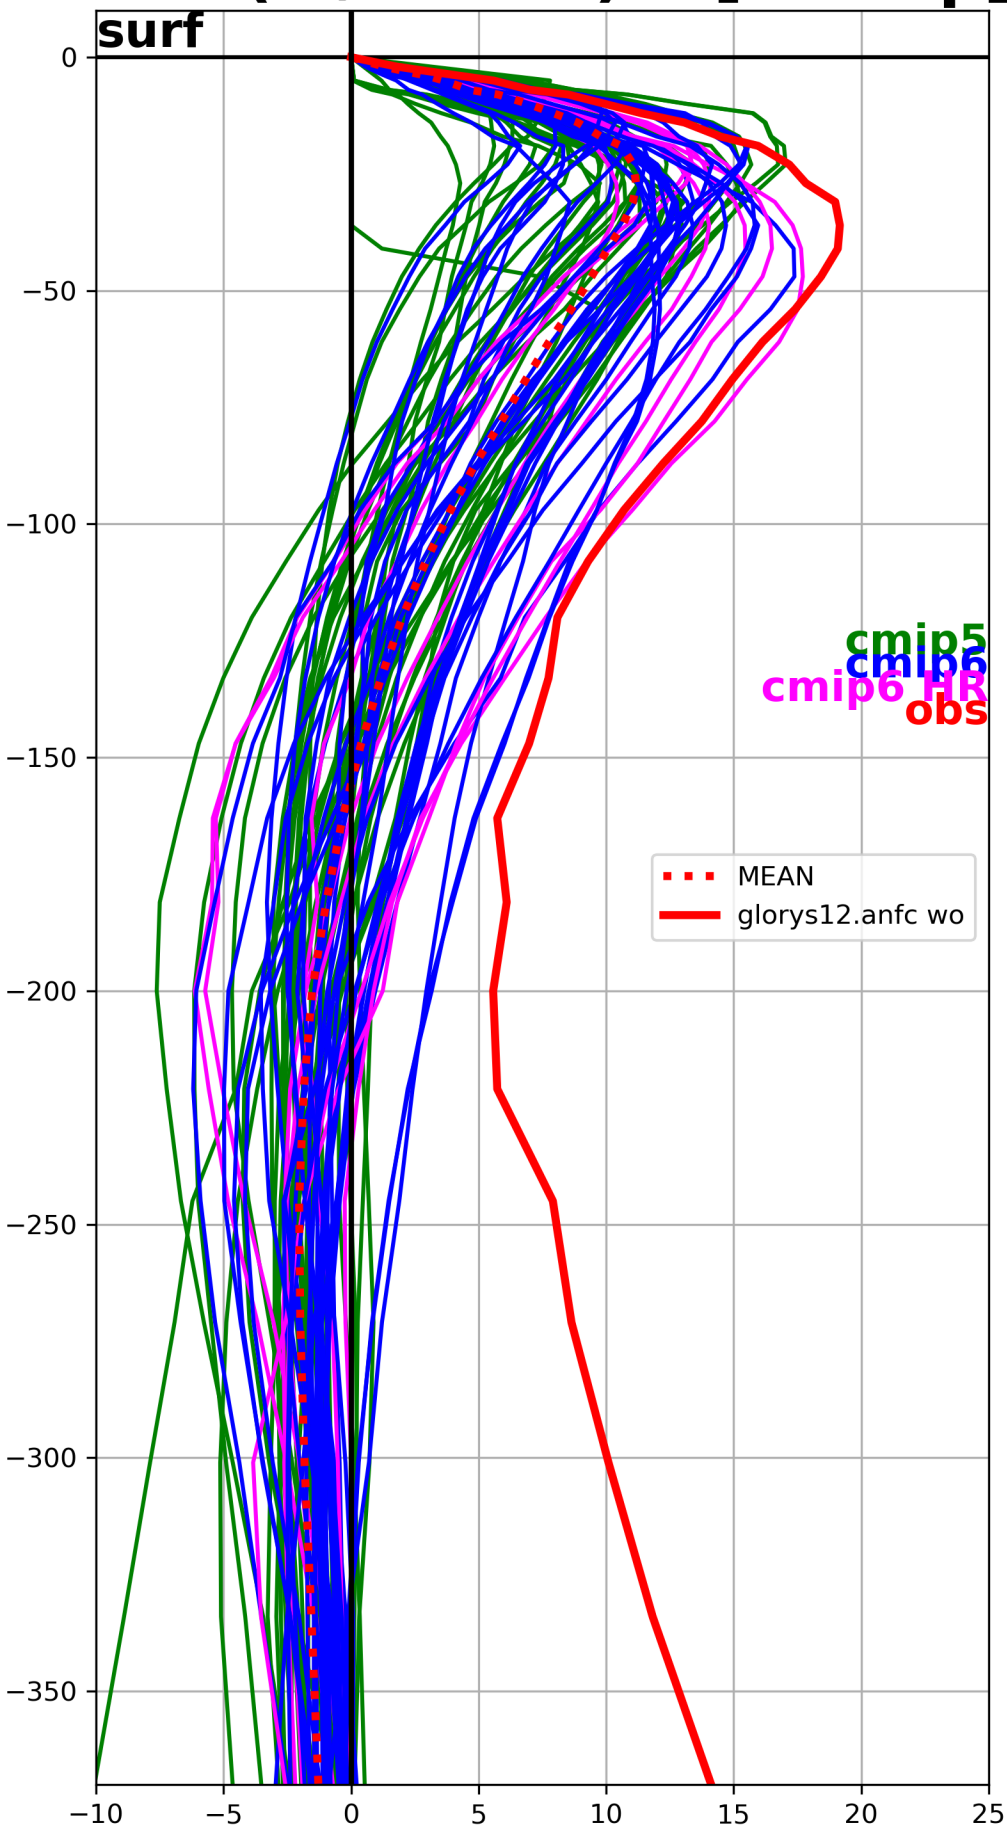

wod (m/month) [70 exp]