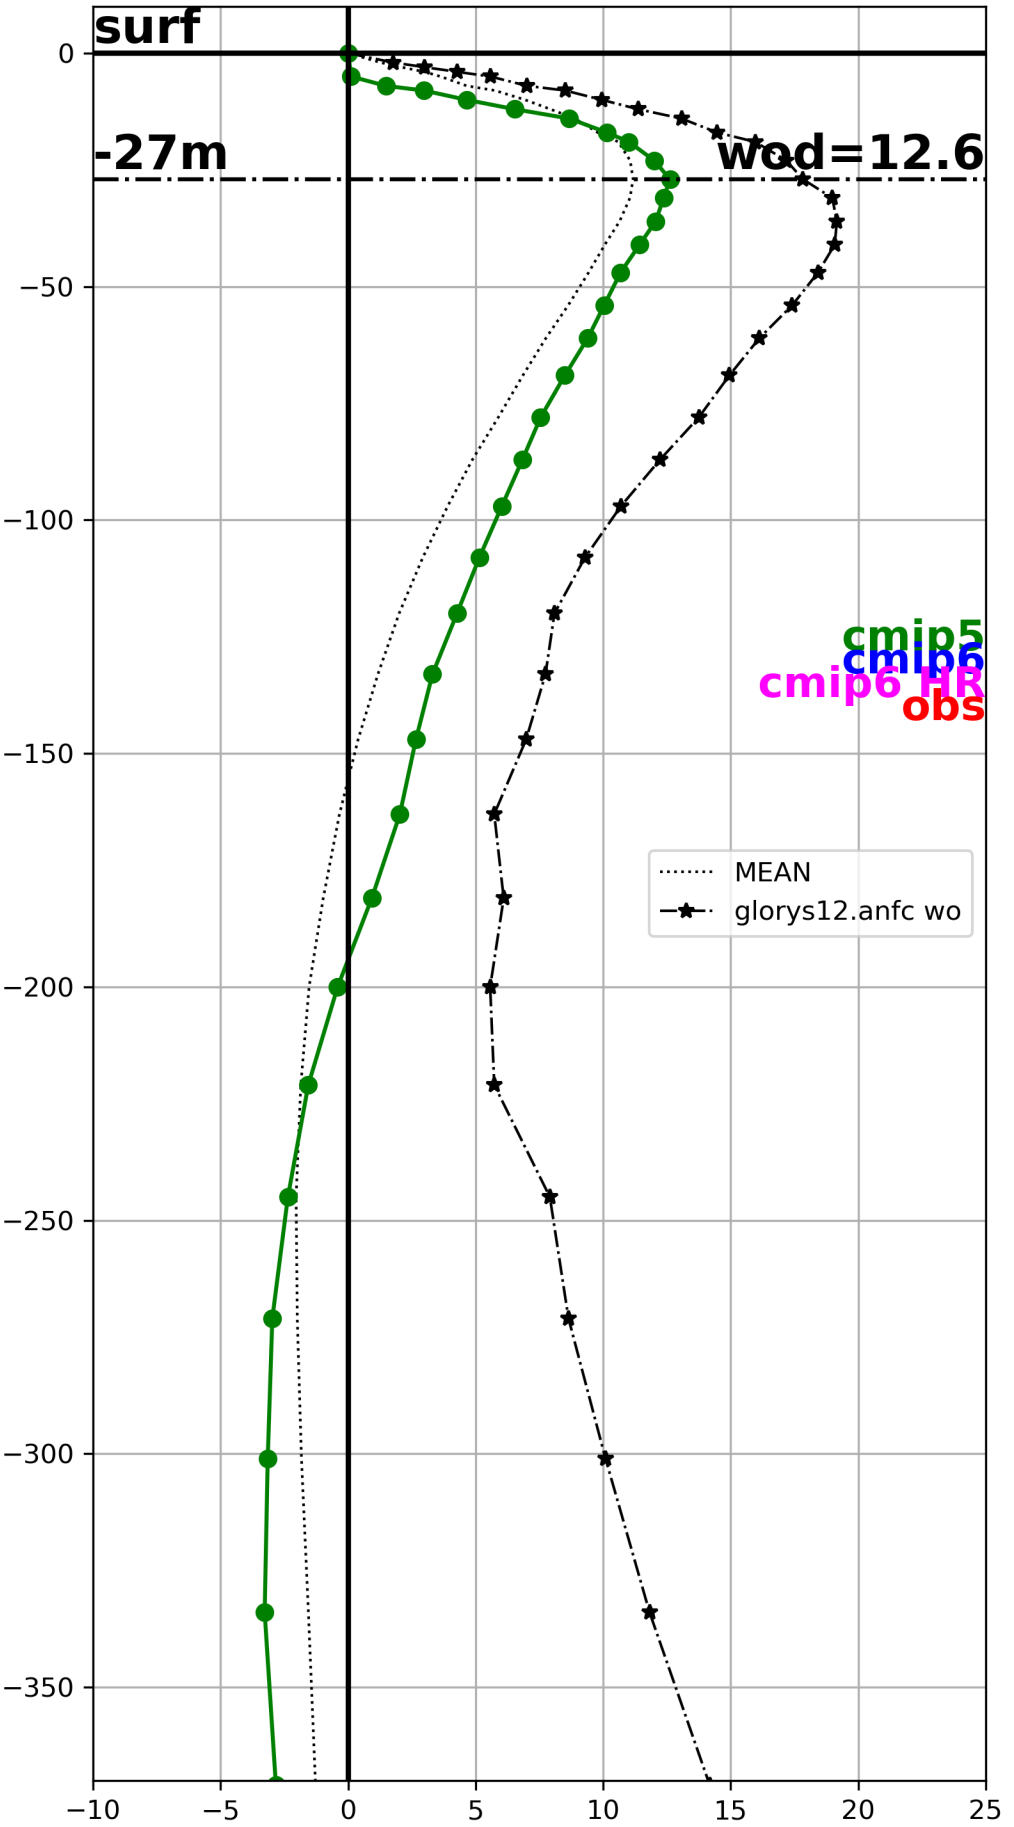

wod (m/month)
cmip5_CNRM-CM5_historical_r1i1p1