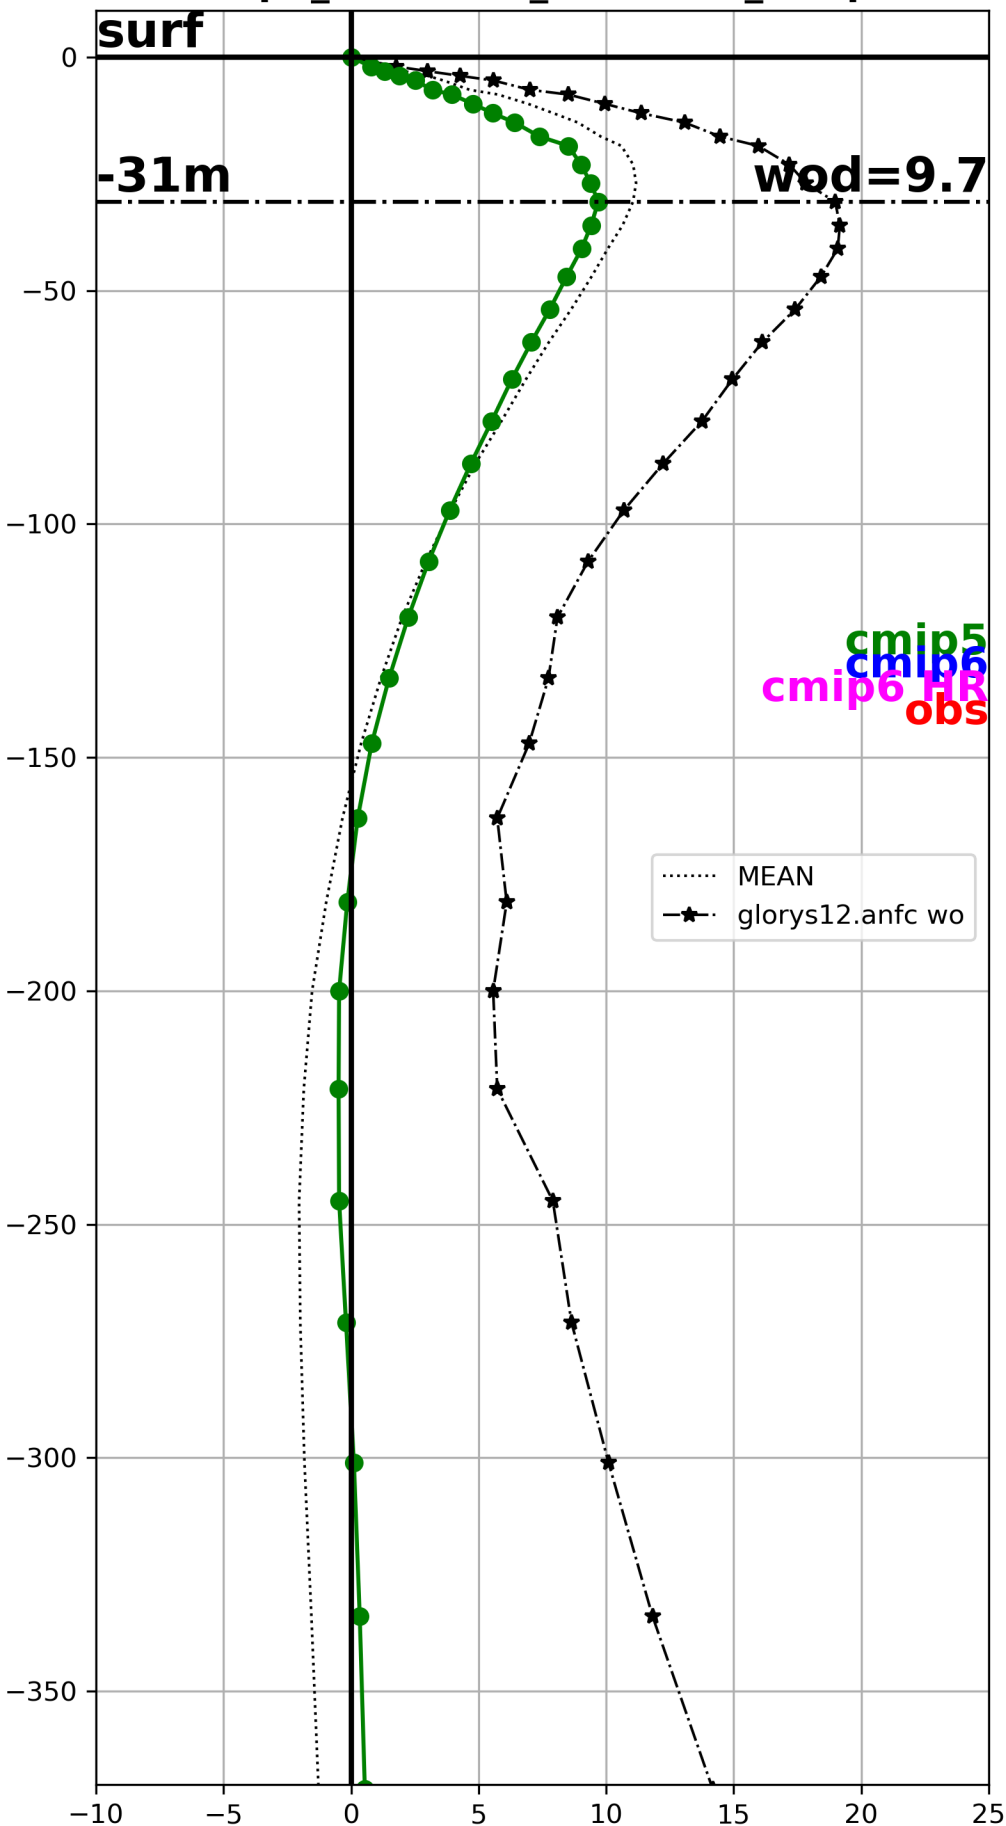

wod (m/month)
cmip5_CMCC-CM_historical_r1i1p1