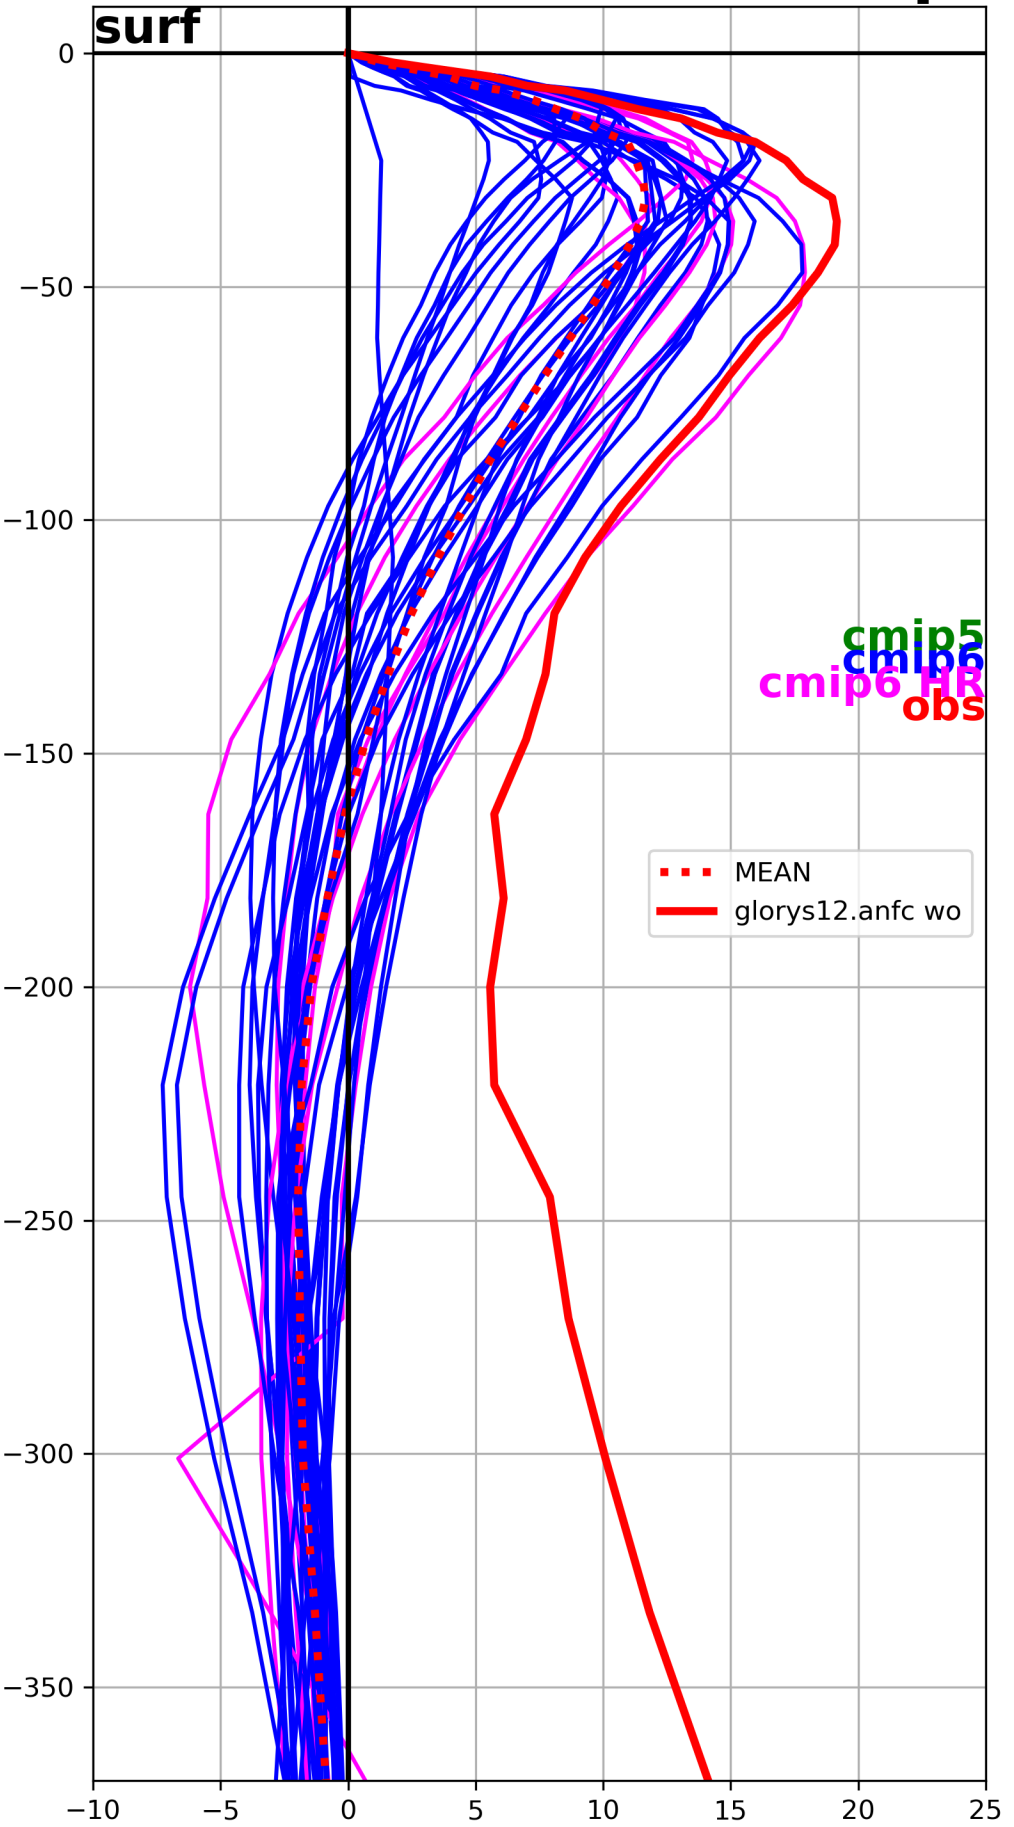

wo (m/month) [43 exp]