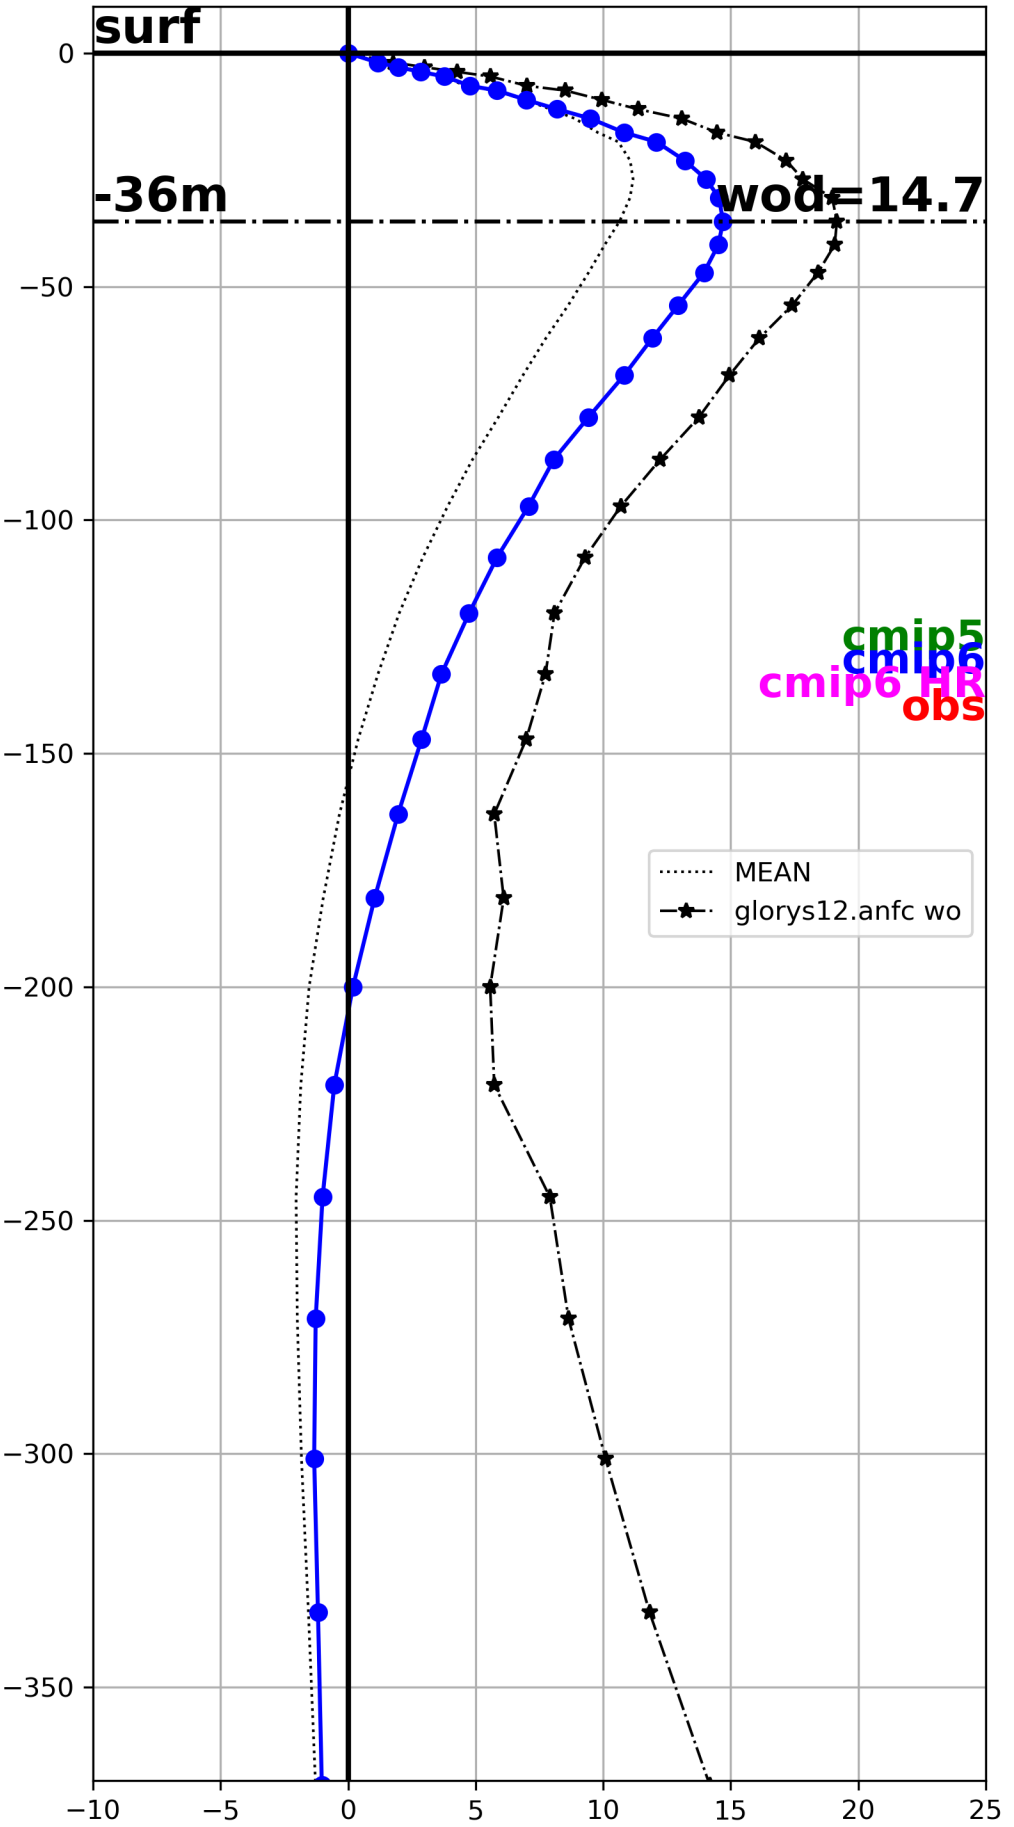

wod (m/month)  
cmip6\_EC-Earth3-CC\_historical\_r1i1p1f1

wod (m/month)  
cmip6\_EC-Earth3-Veg\_historical\_r1i1p1f1

wod (m/month)  
cmip6\_EC-Earth3-Veg-LR\_historical\_r1i1p1f1

wod (m/month)  
cmip6\_EC-Earth3P\_hist-1950\_r1i1p2f1