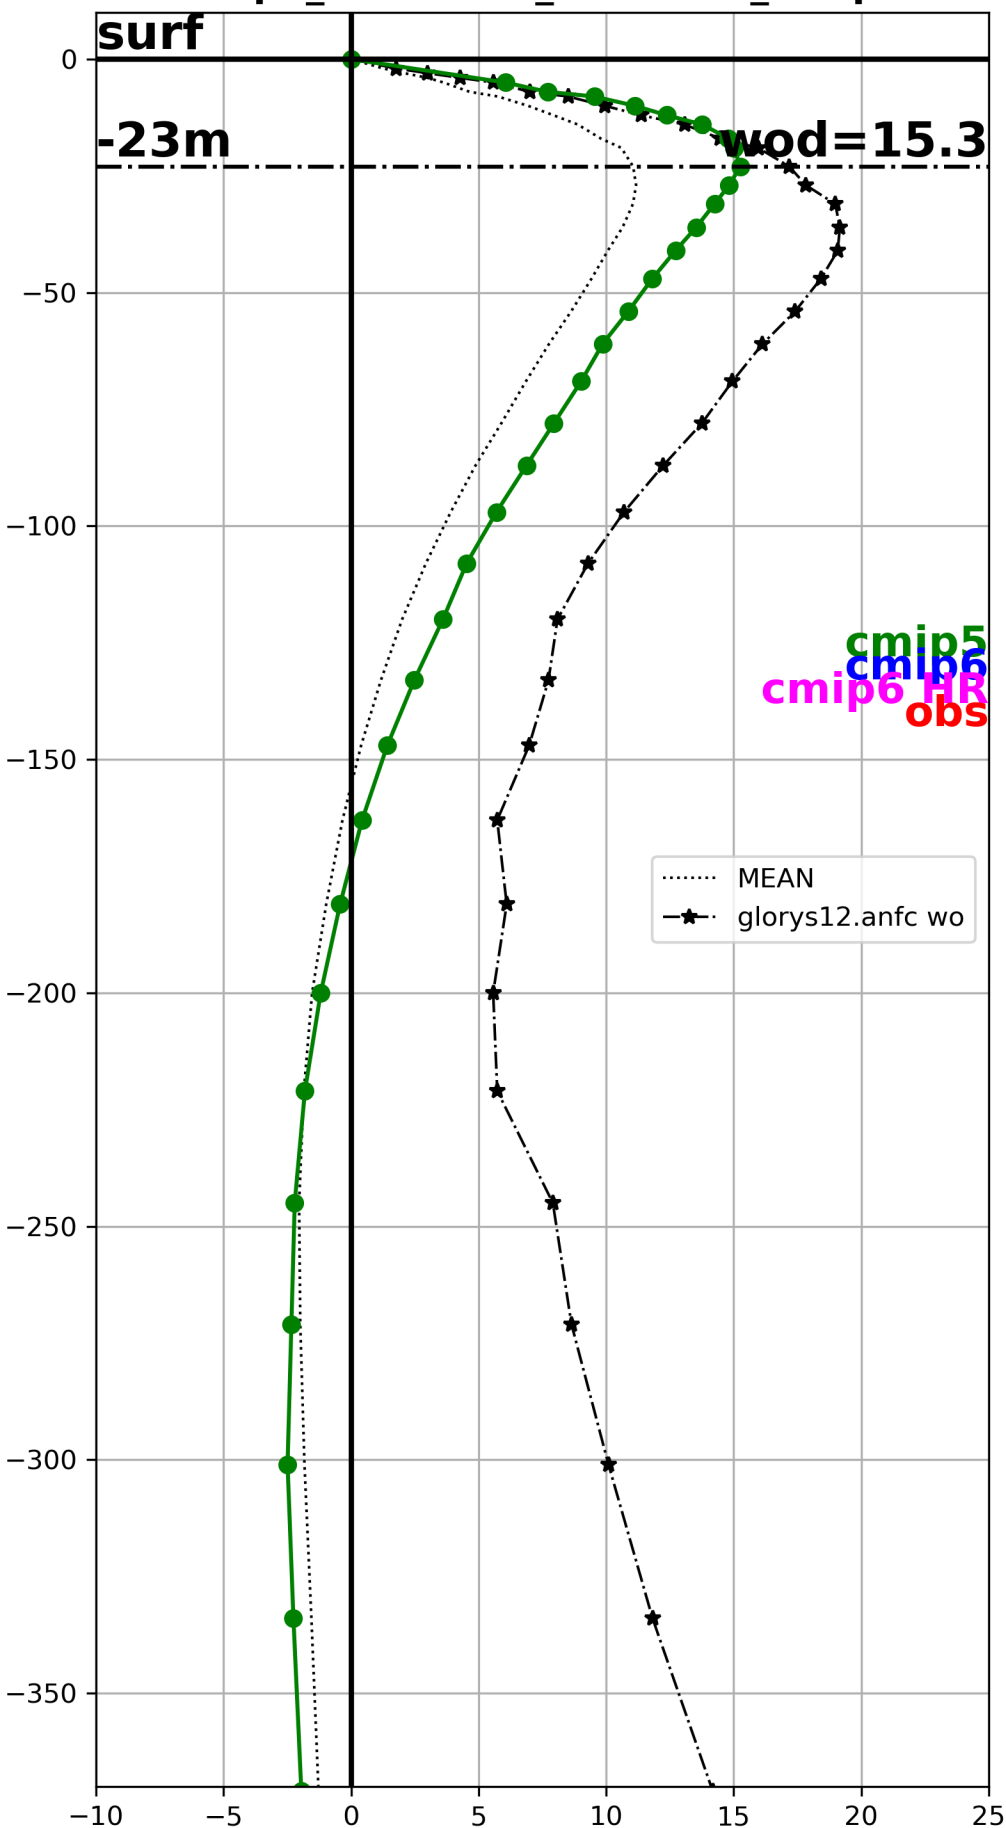

wod (m/month)
cmip5_MRI-ESM1_historical_r1i1p1