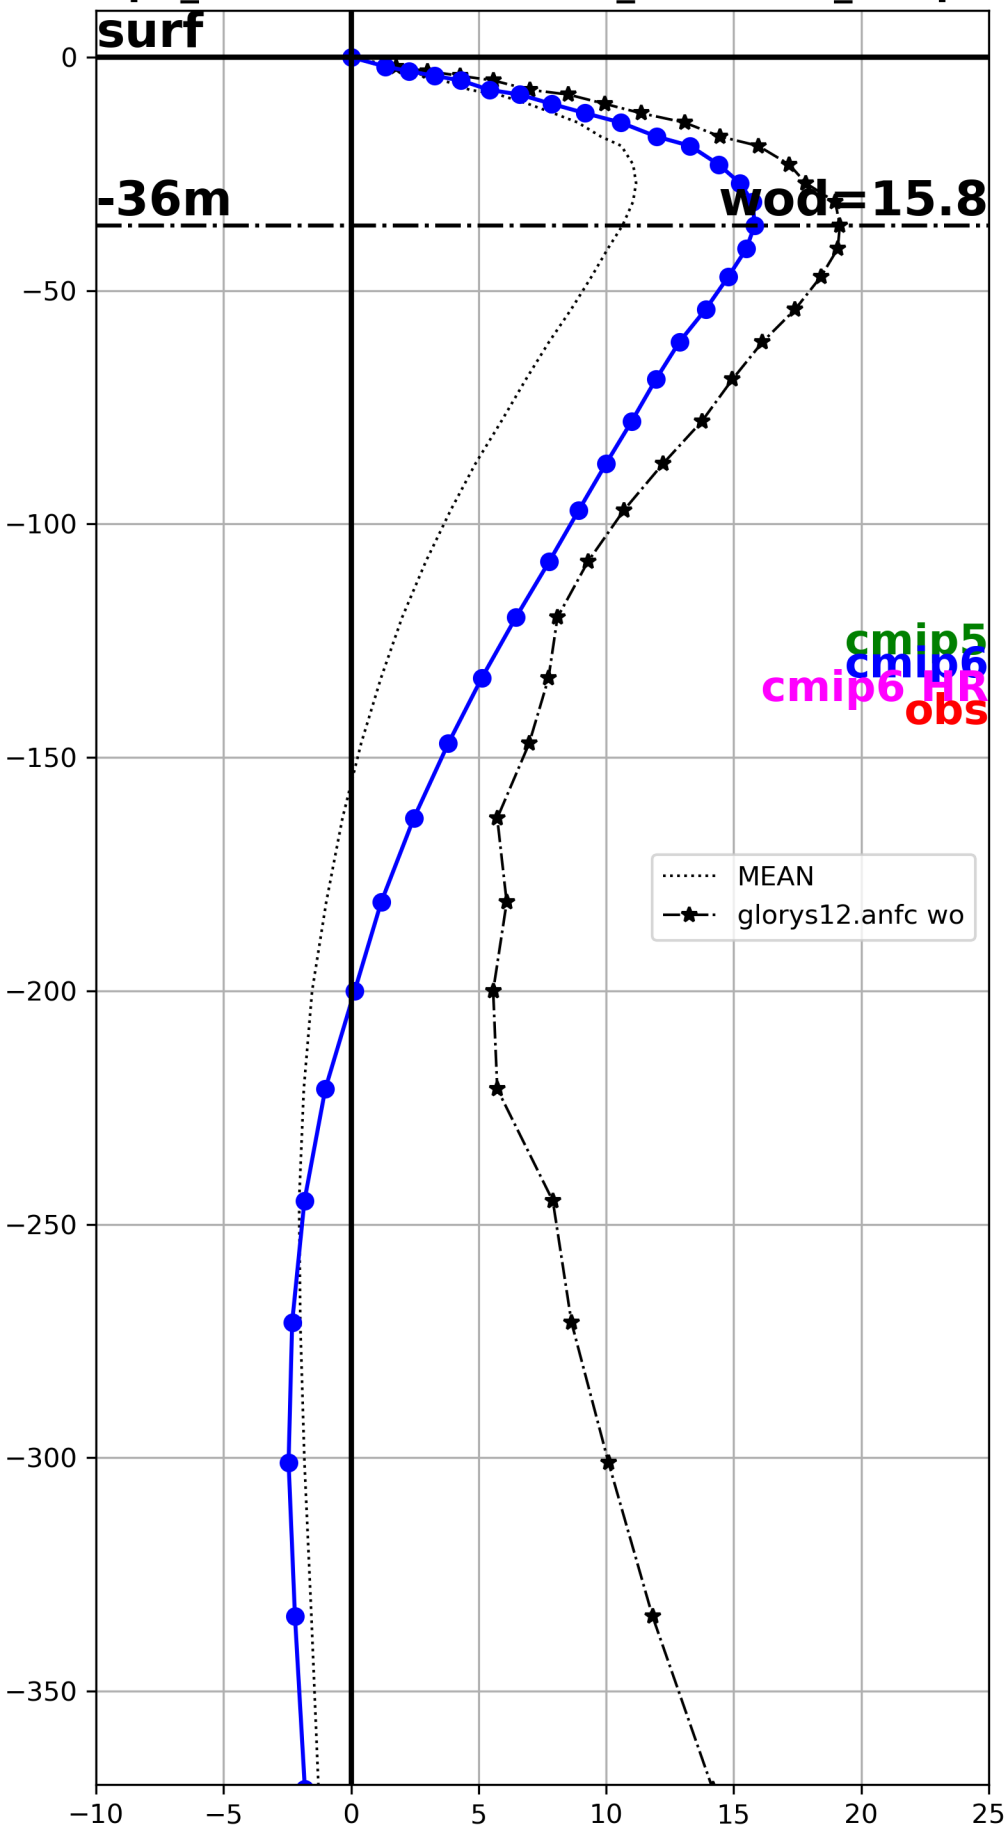

wod (m/month)
cmip6_HadGEM3-GC31-MM_hist-1950_r1i1p1f1