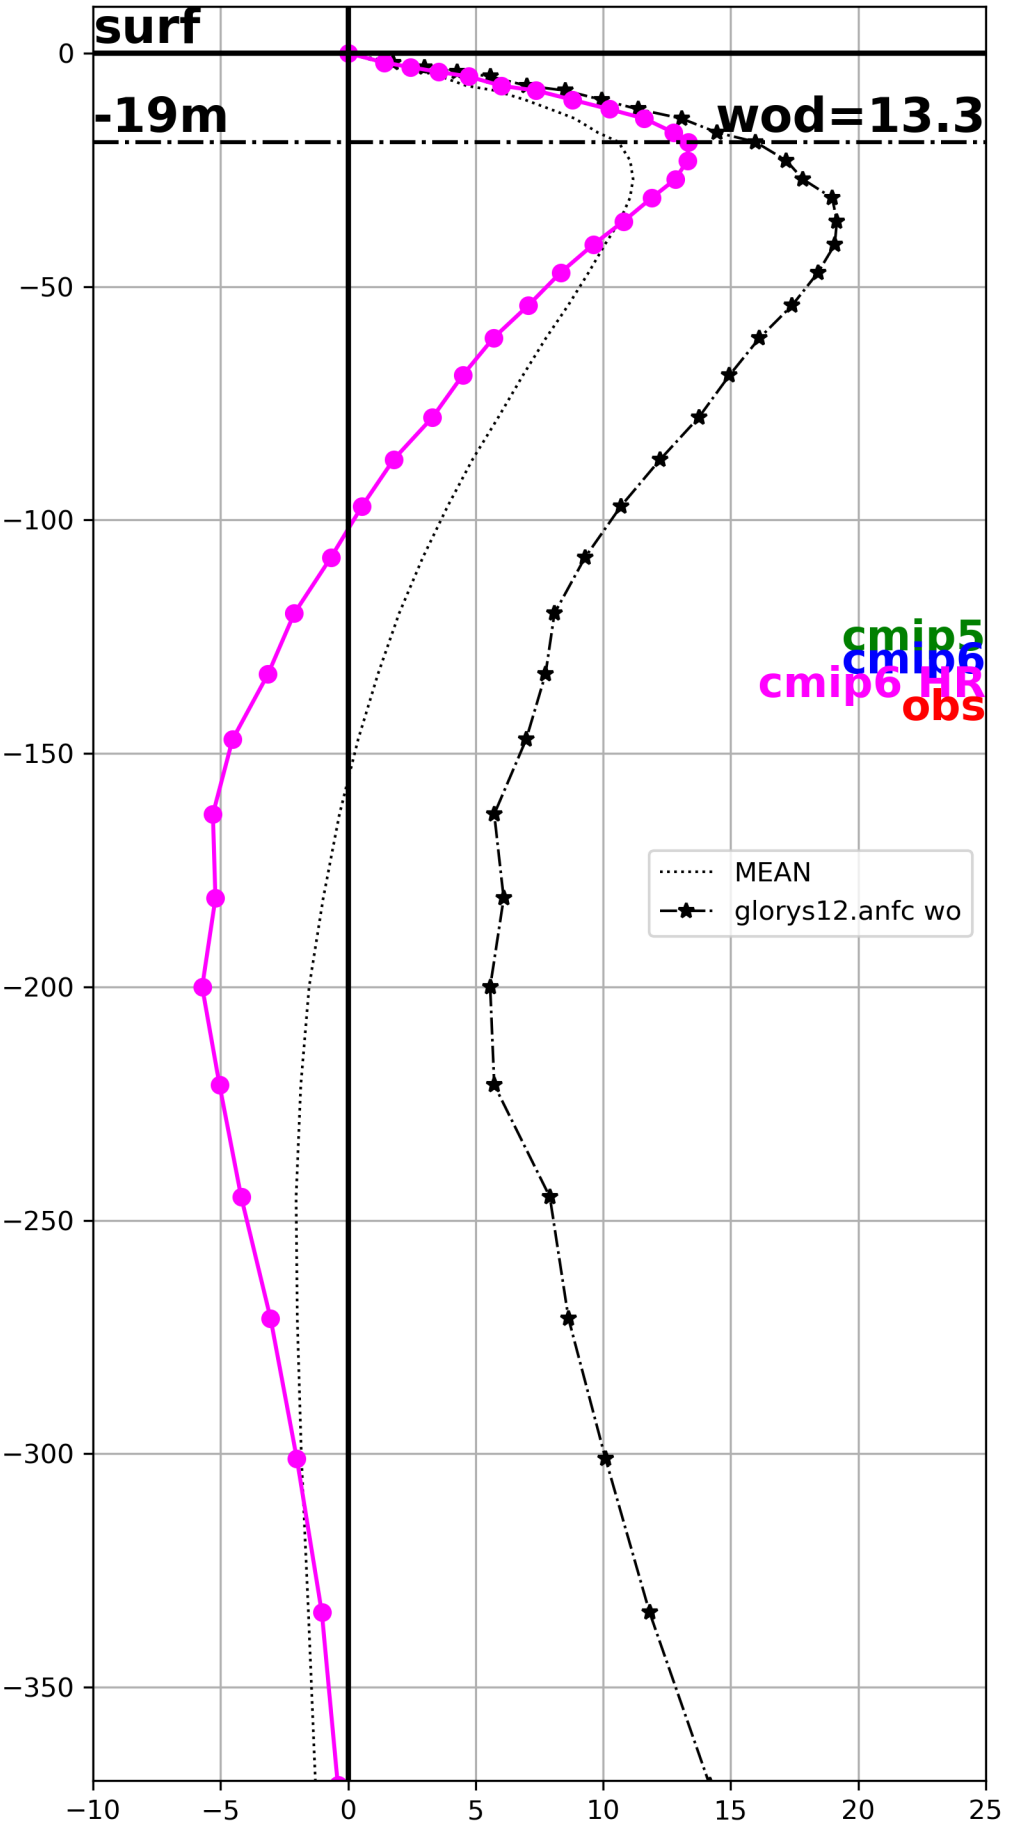

wod (m/month)
cmip6_CMCC-CM2-HR4_hist-1950_r1i1p1f1