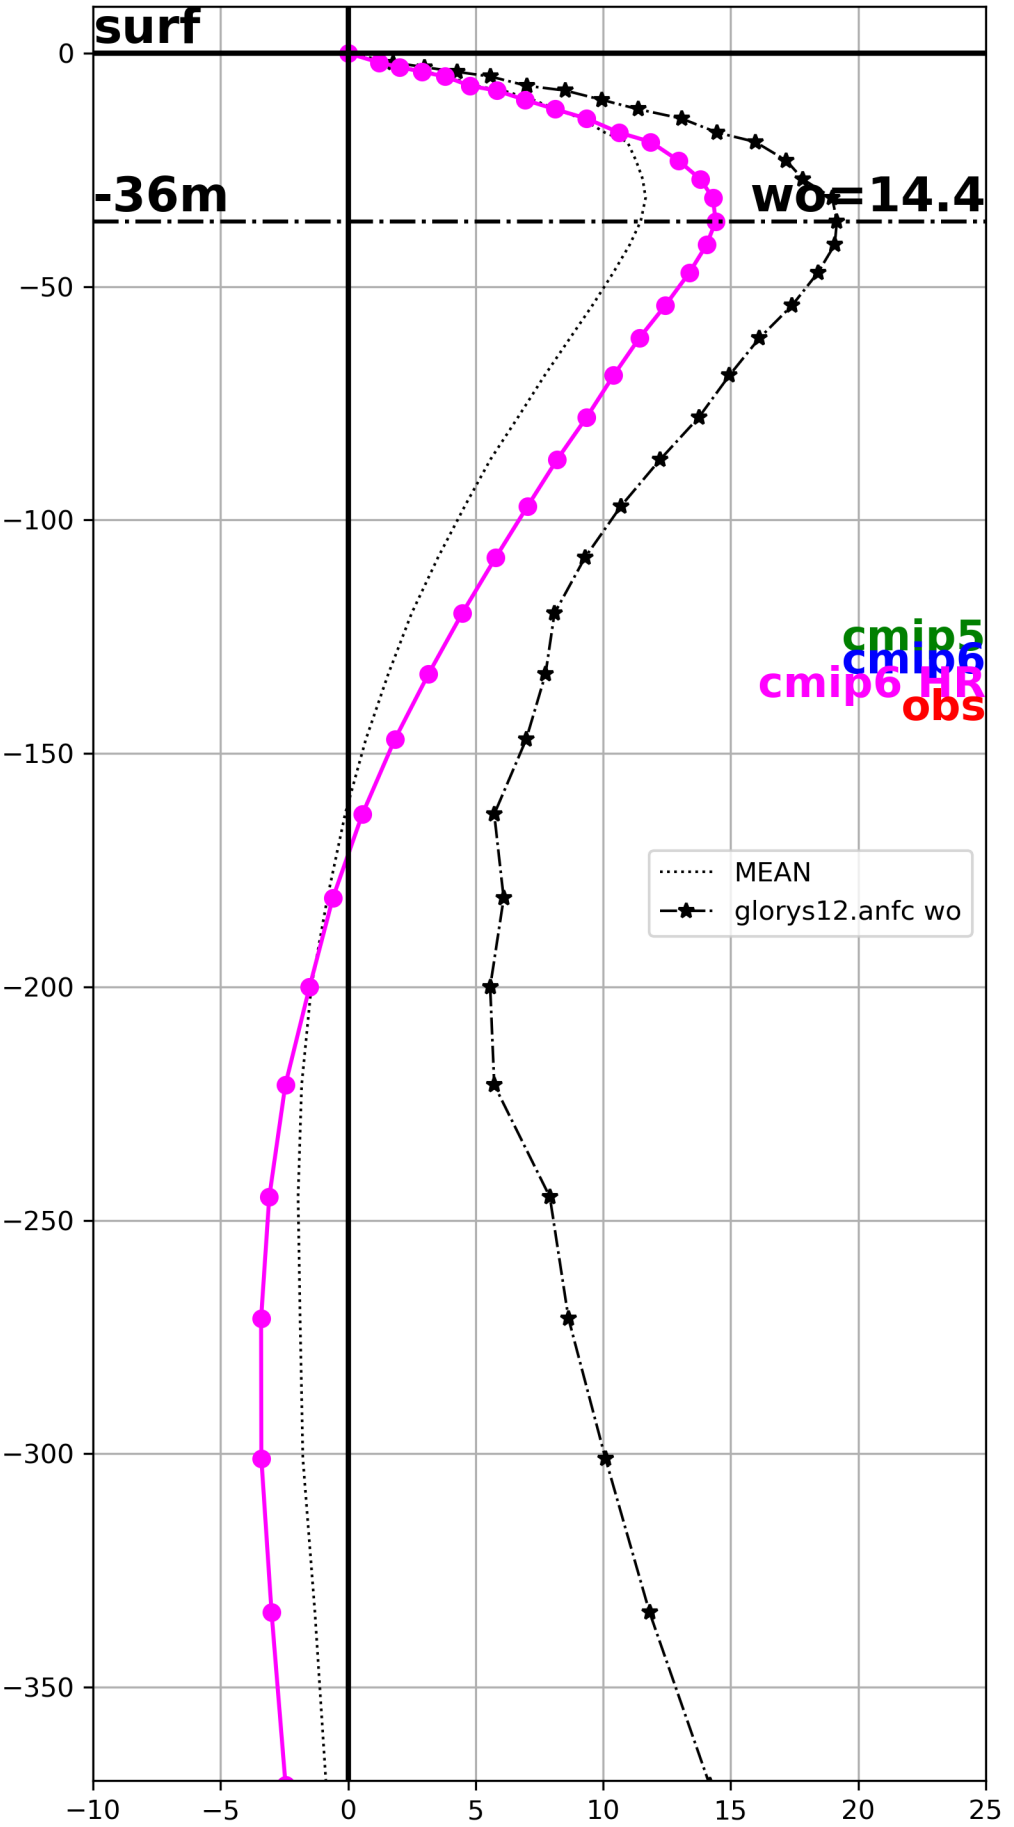

wo (m/month)
cmip6_ECMWF-IFS-MR_hist-1950_r1i1p1f1