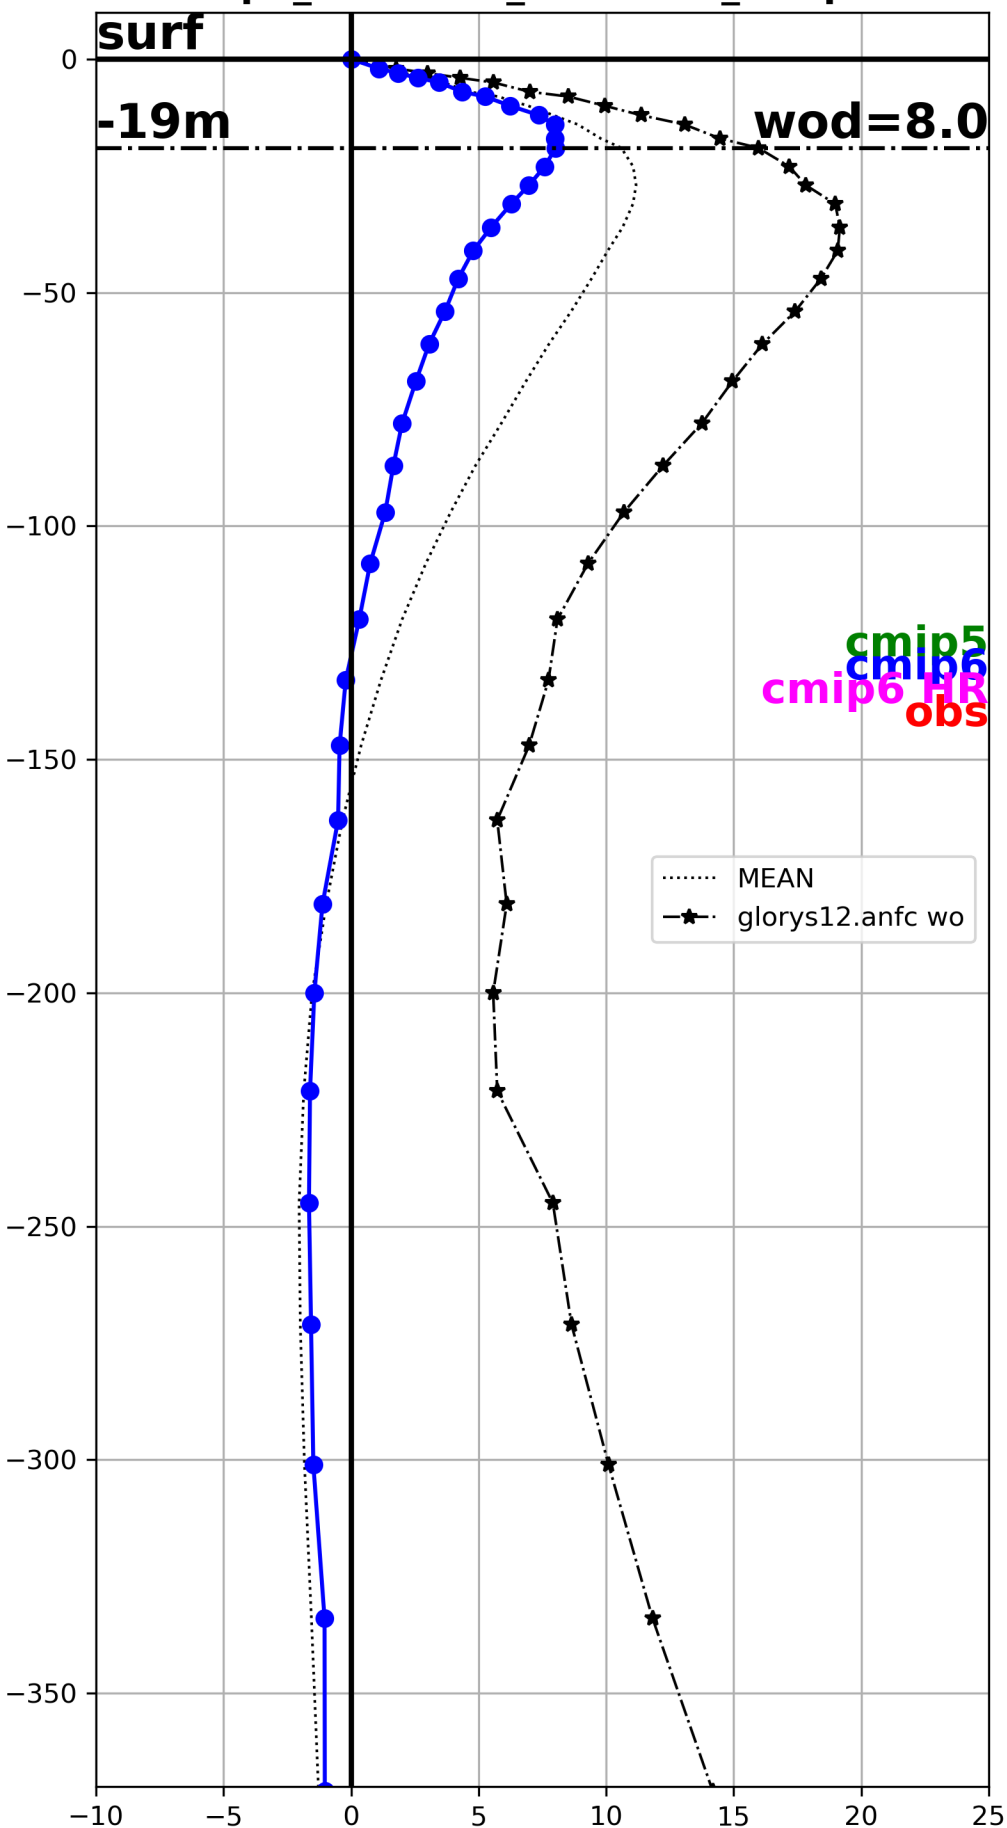

wod (m/month)  
cmip6\_ACCESS-ESM1-5\_historical\_r1i1p1f1

wod (m/month)  
cmip6\_BCC-CSM2-MR\_historical\_r1i1p1f1

wod (m/month)  
cmip6\_BCC-ESM1\_historical\_r1i1p1f1

wod (m/month)  
cmip6\_CanESM5\_historical\_r1i1p1f1