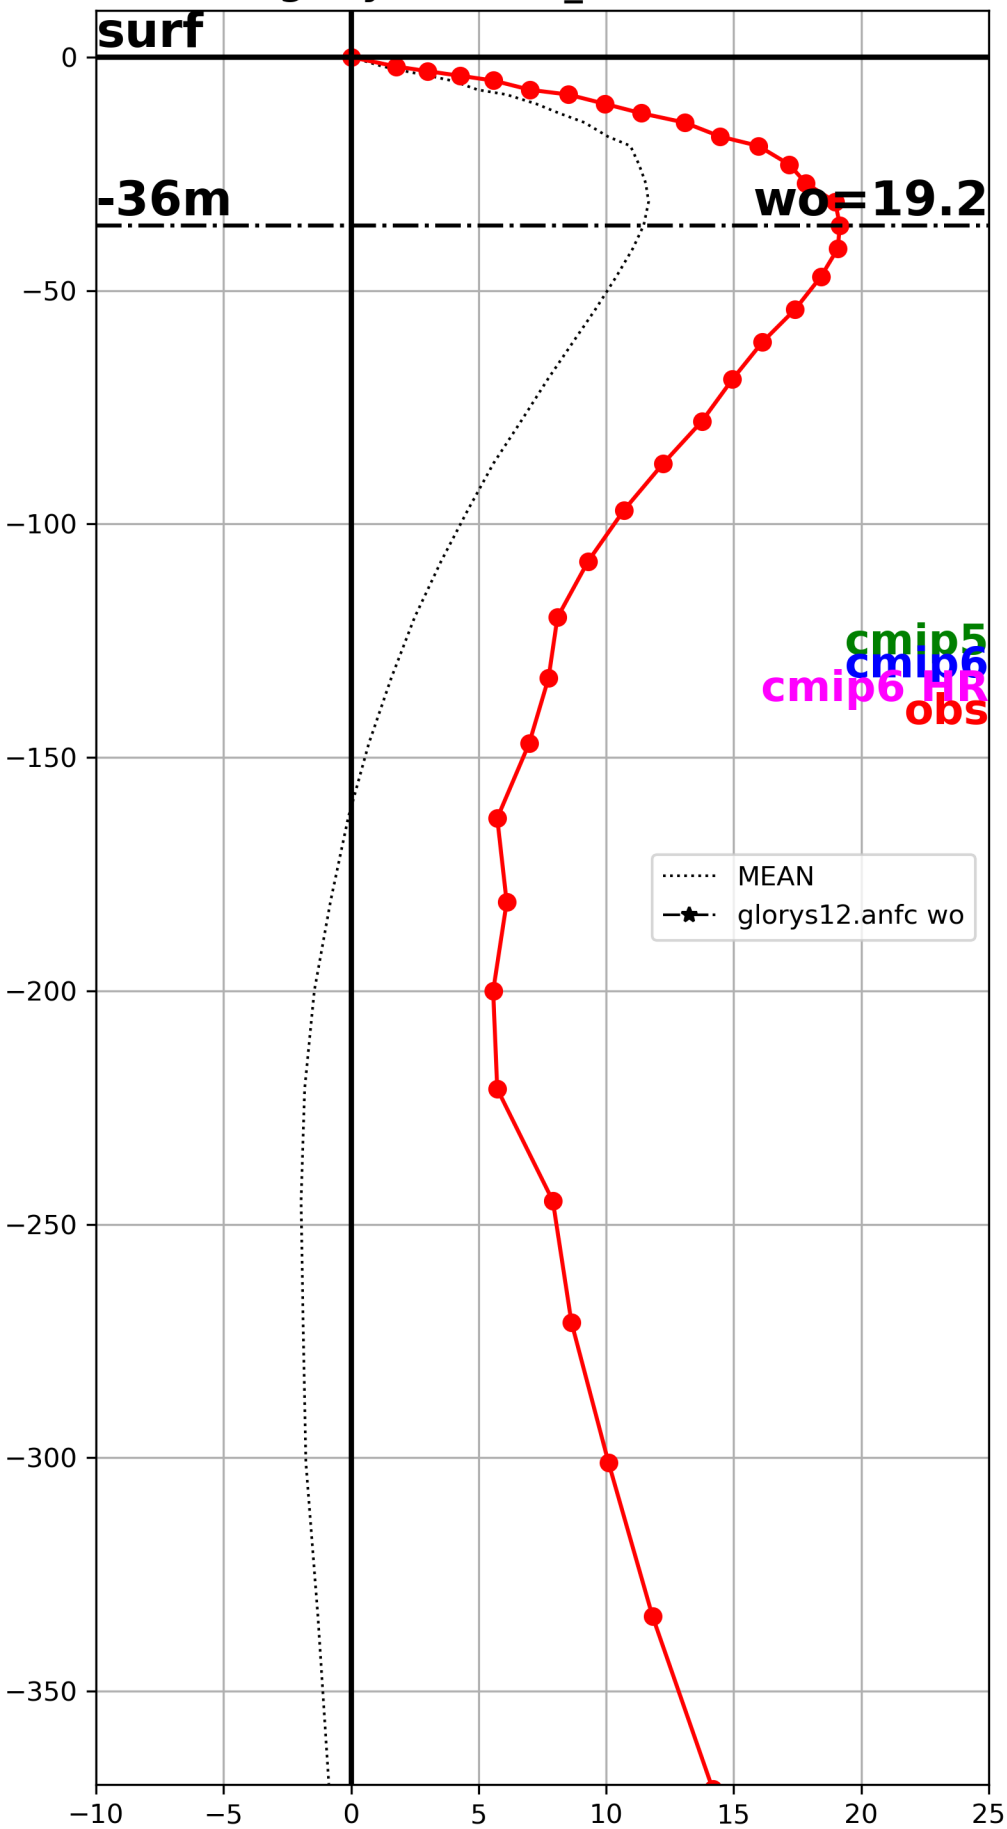

wo (m/month)
glorys12.anfc_2022-2025