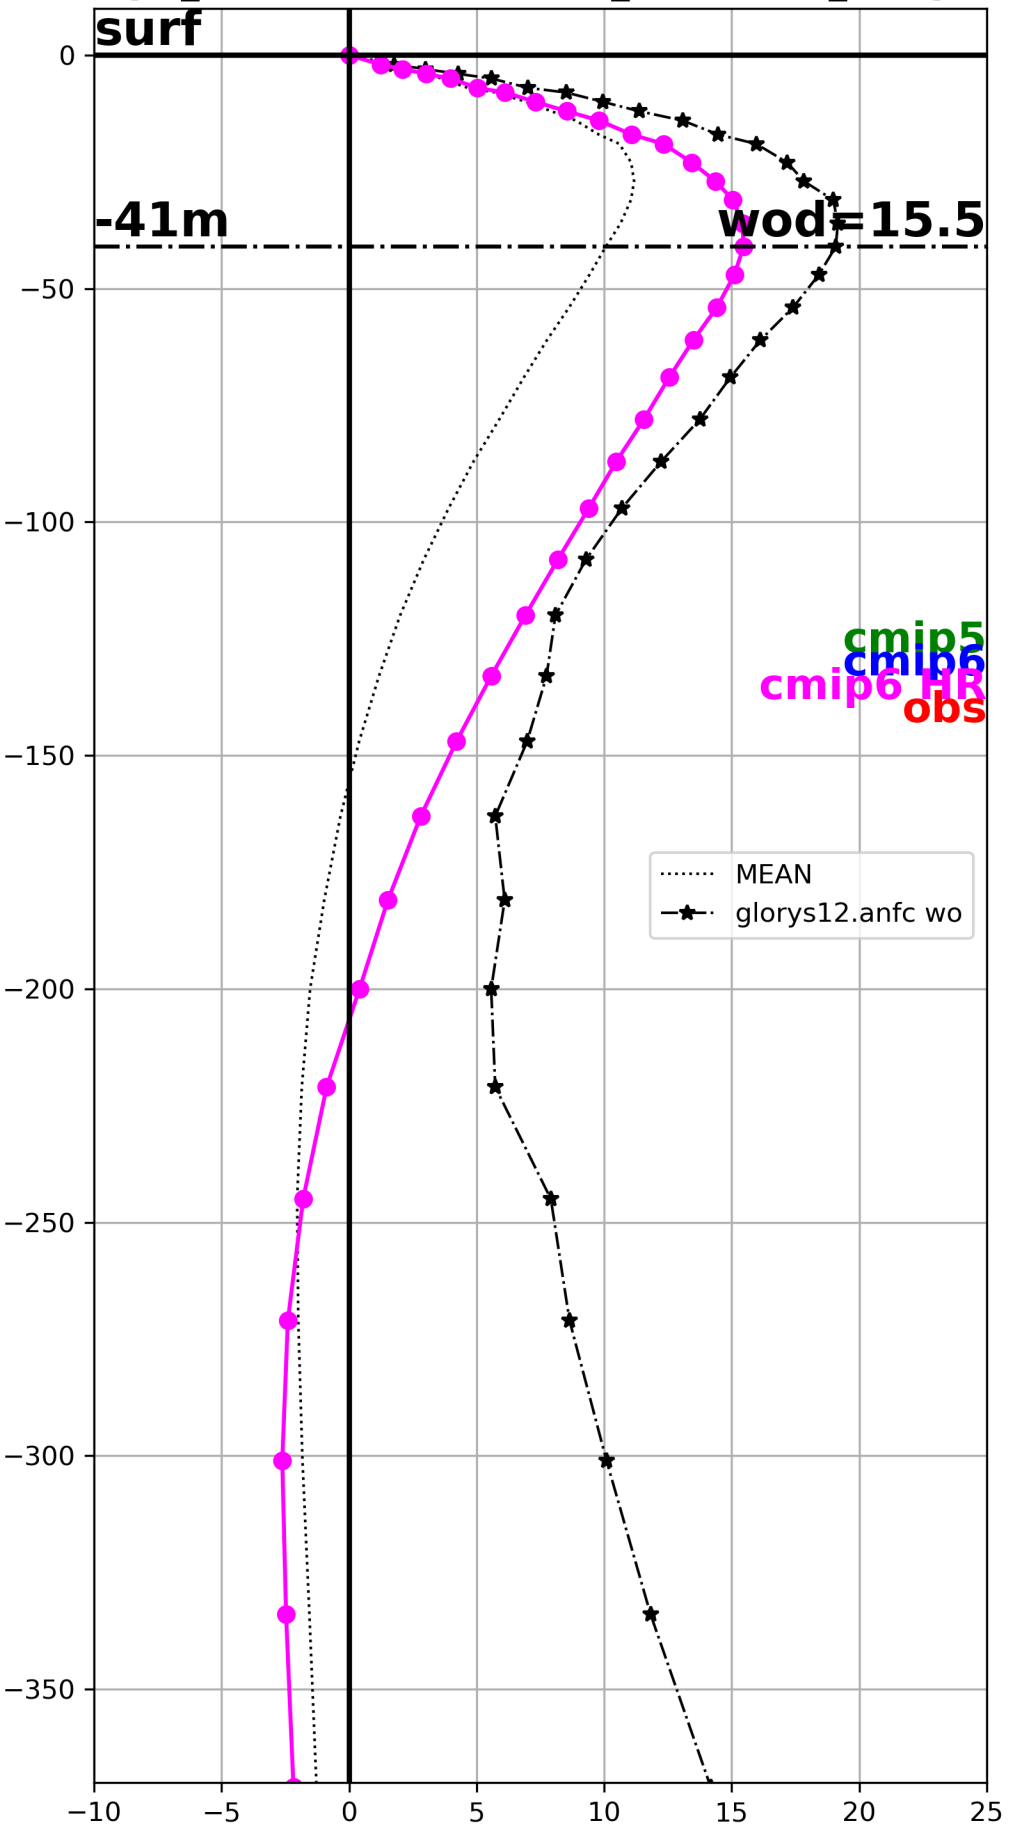

wod (m/month)  
cmip6\_GISS-E2-1-G\_historical\_r102i1p1f1

wod (m/month)  
cmip6\_GISS-E2-1-G\_historical\_r1i1p1f1

wod (m/month)  
cmip6\_HadGEM3-GC31-HH\_hist-1950\_r1i1p1f1

wod (m/month)  
cmip6\_HadGEM3-GC31-HM\_hist-1950\_r1i1p1f1