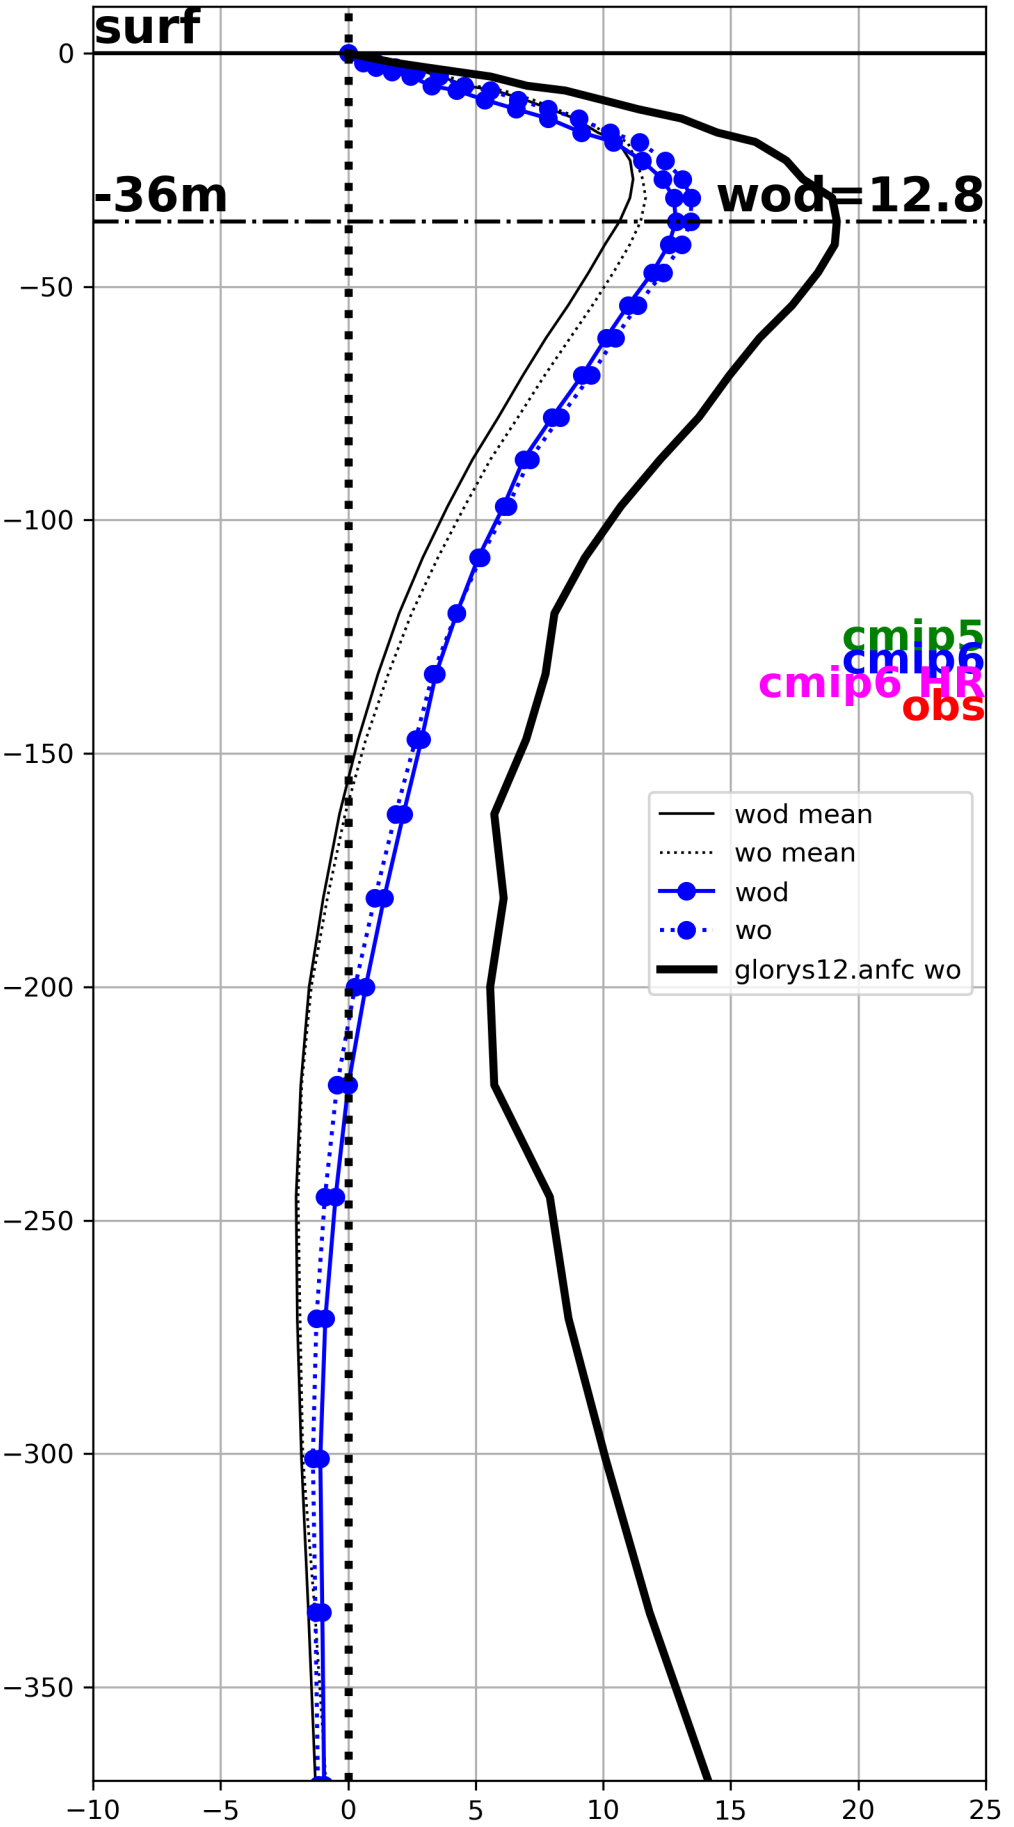

wod/wo (m/month)
cmip6_EC-Earth3-Veg_historical_r1i1p1f1