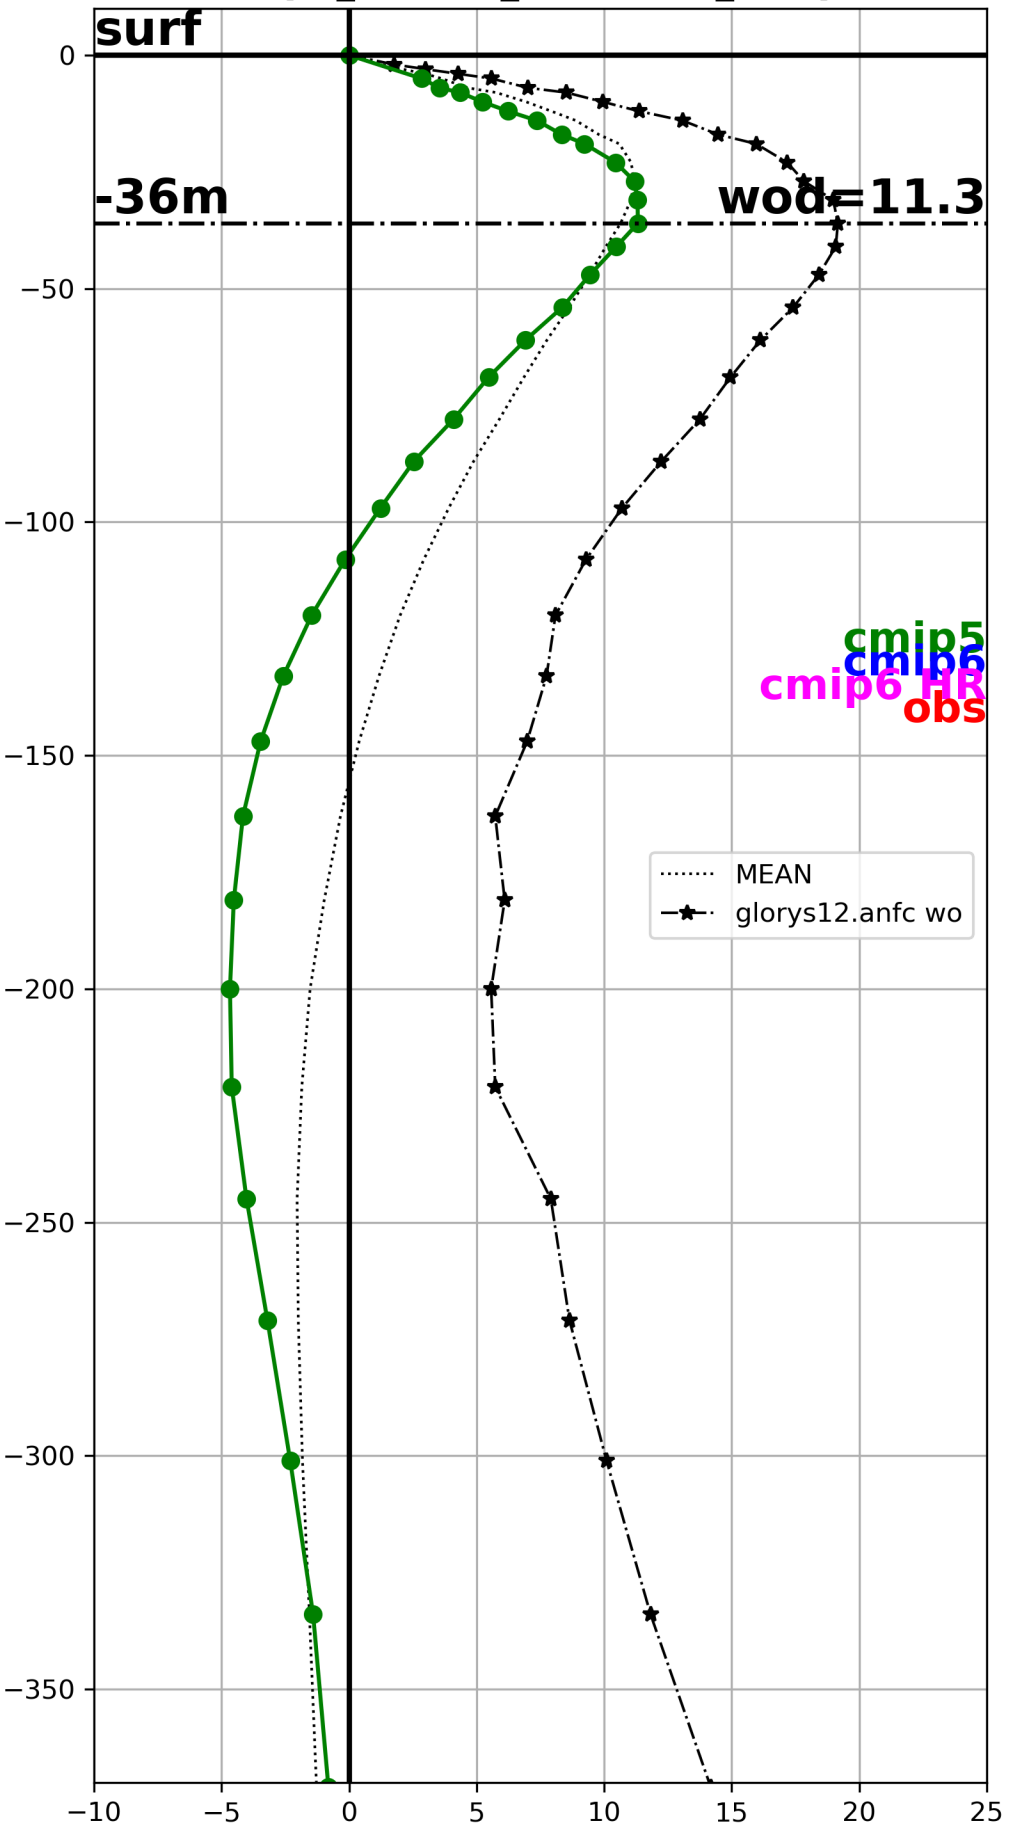

wod (m/month)
cmip5_CCSM4_historical_r1i1p1