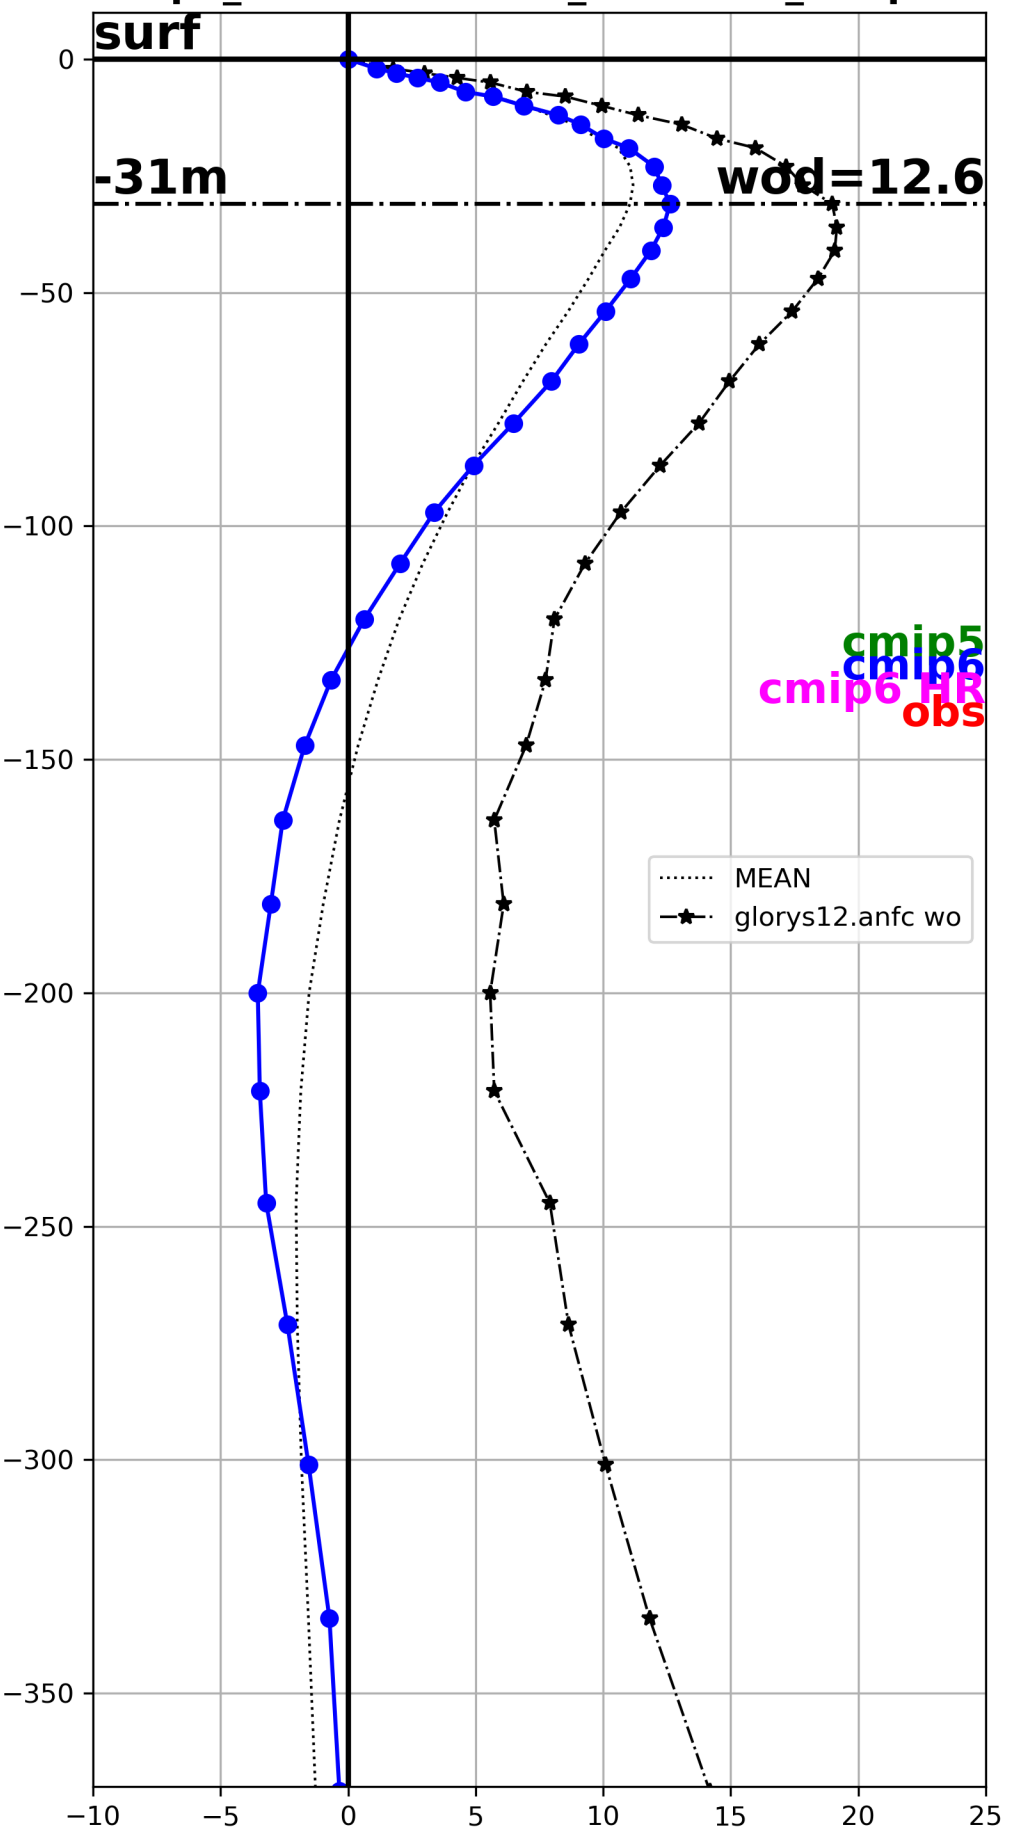

wod (m/month)
cmip6_MPI-ESM1-2-HR_hist-1950_r1i1p1f1