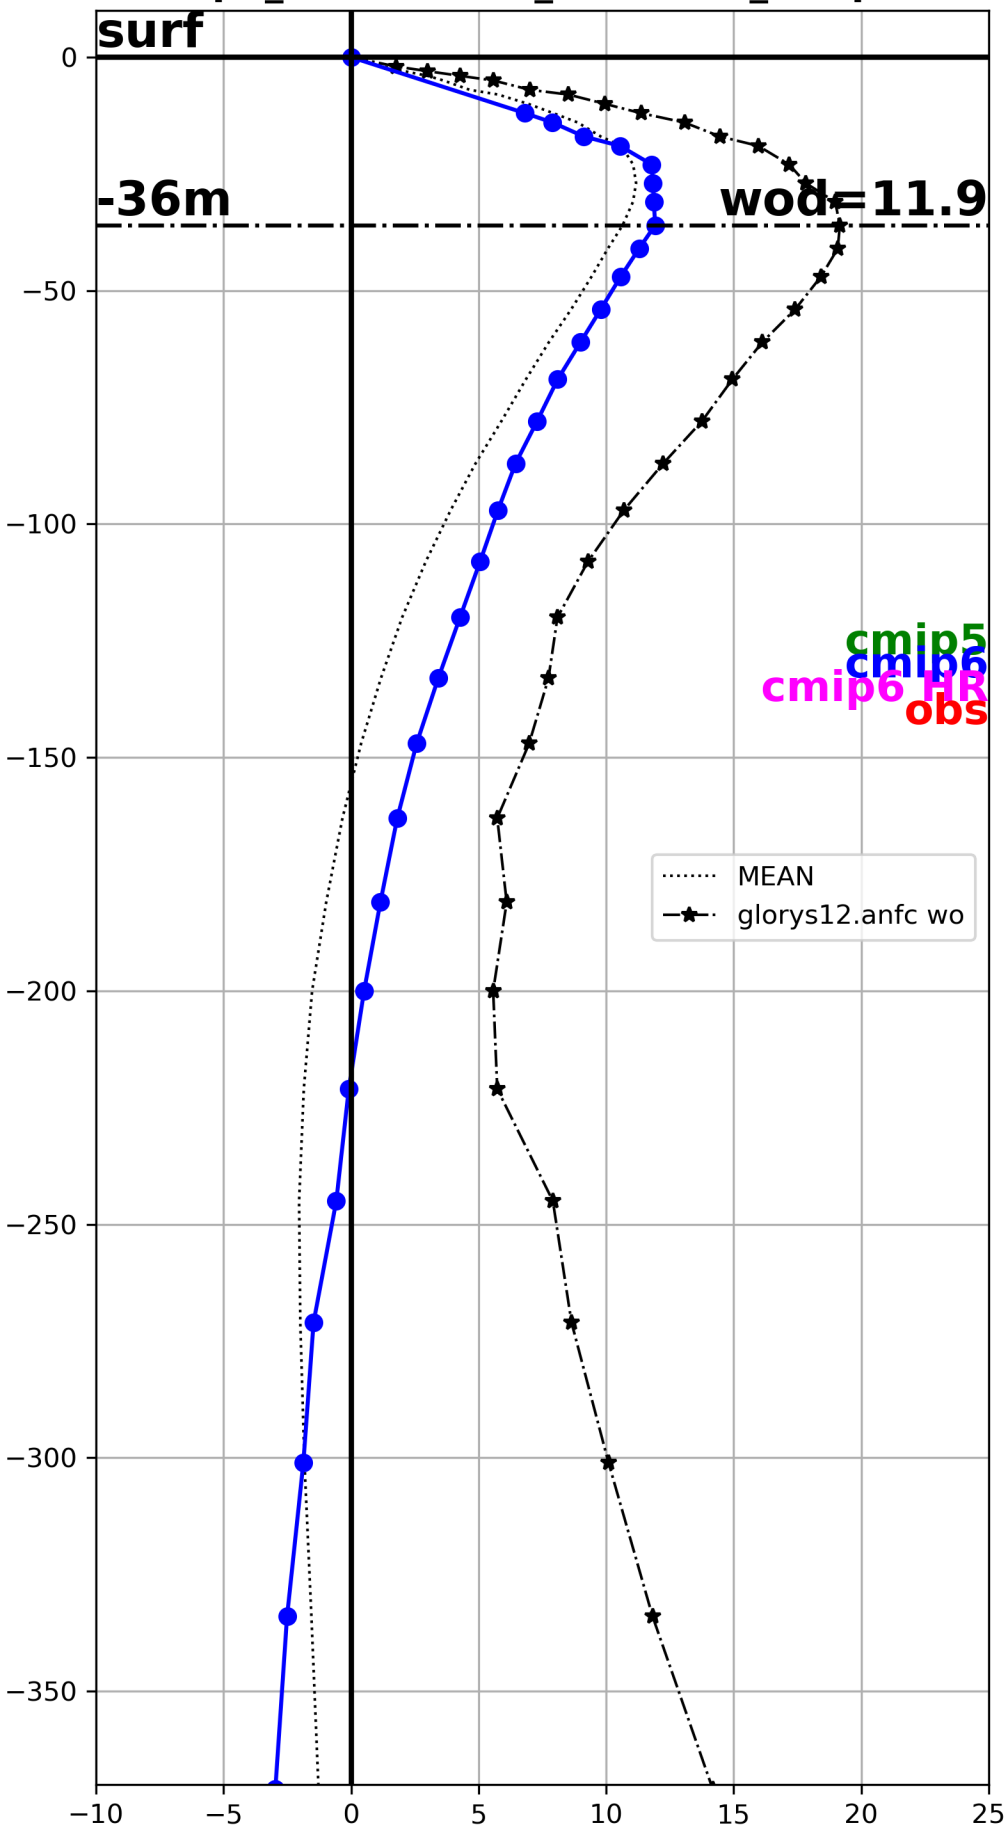

wod (m/month)
cmip6_GISS-E2-1-G_historical_r1i1p1f1