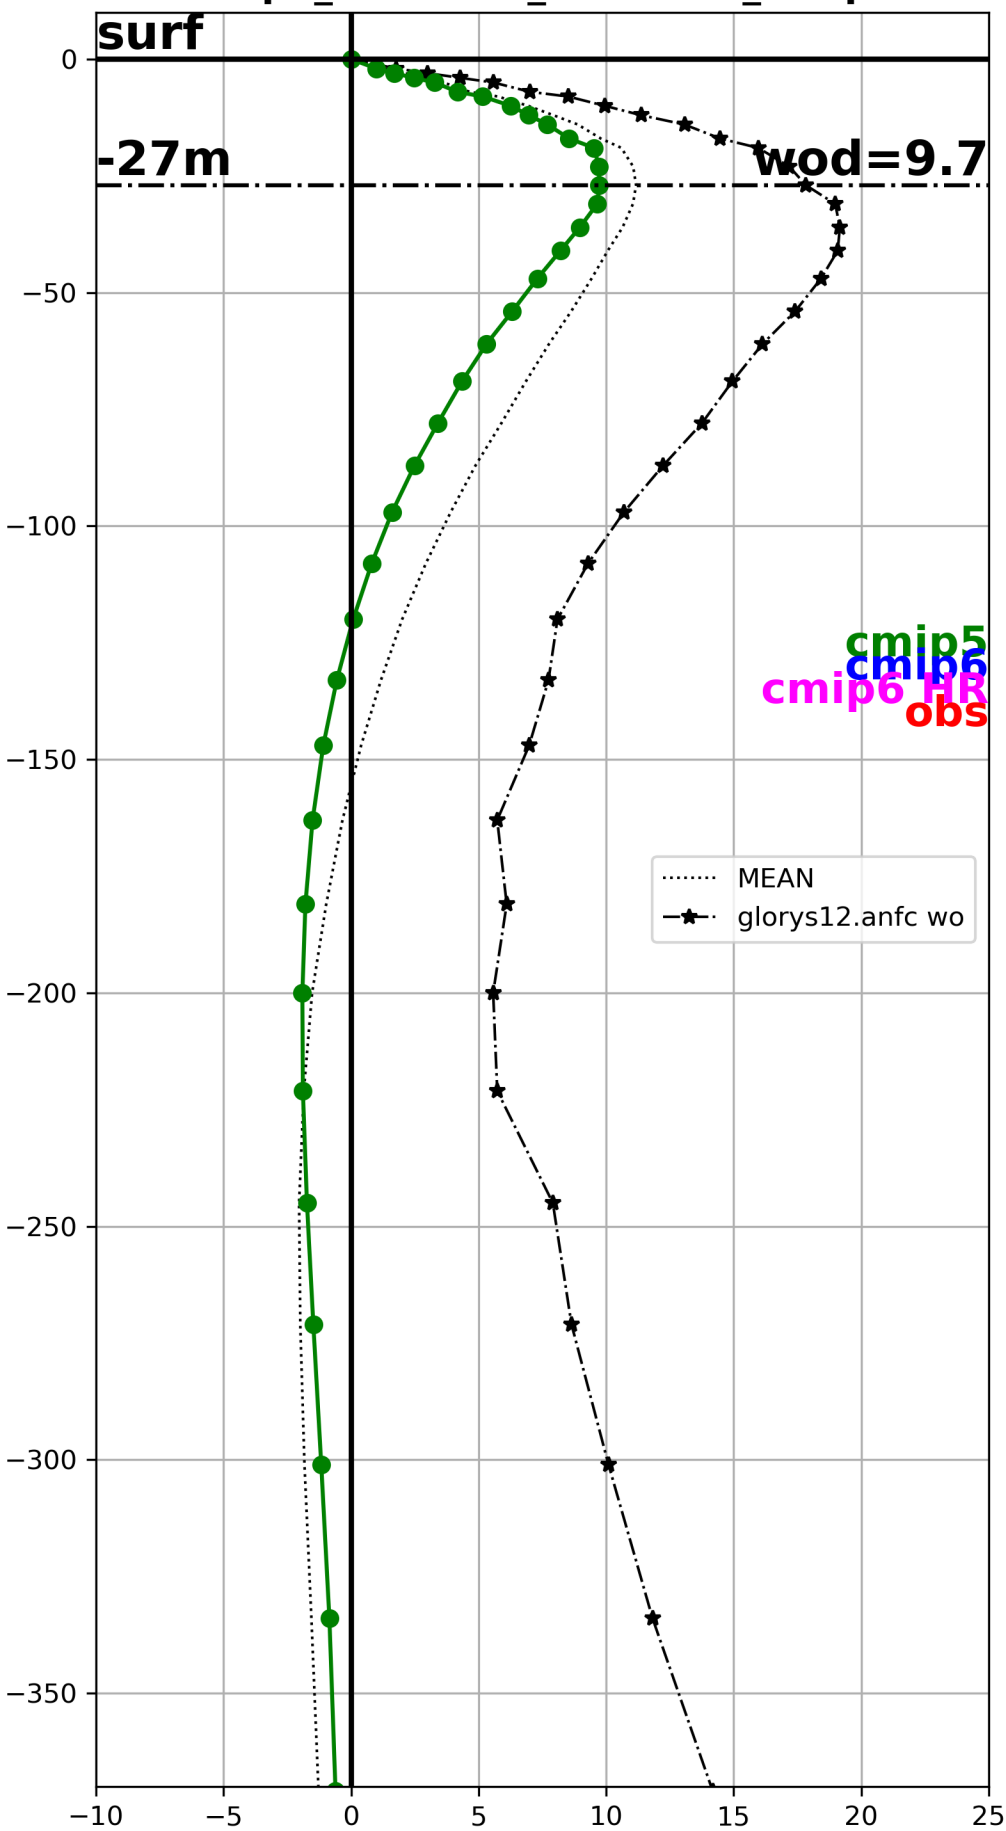

wod (m/month)
cmip5_CanESM2_historical_r1i1p1