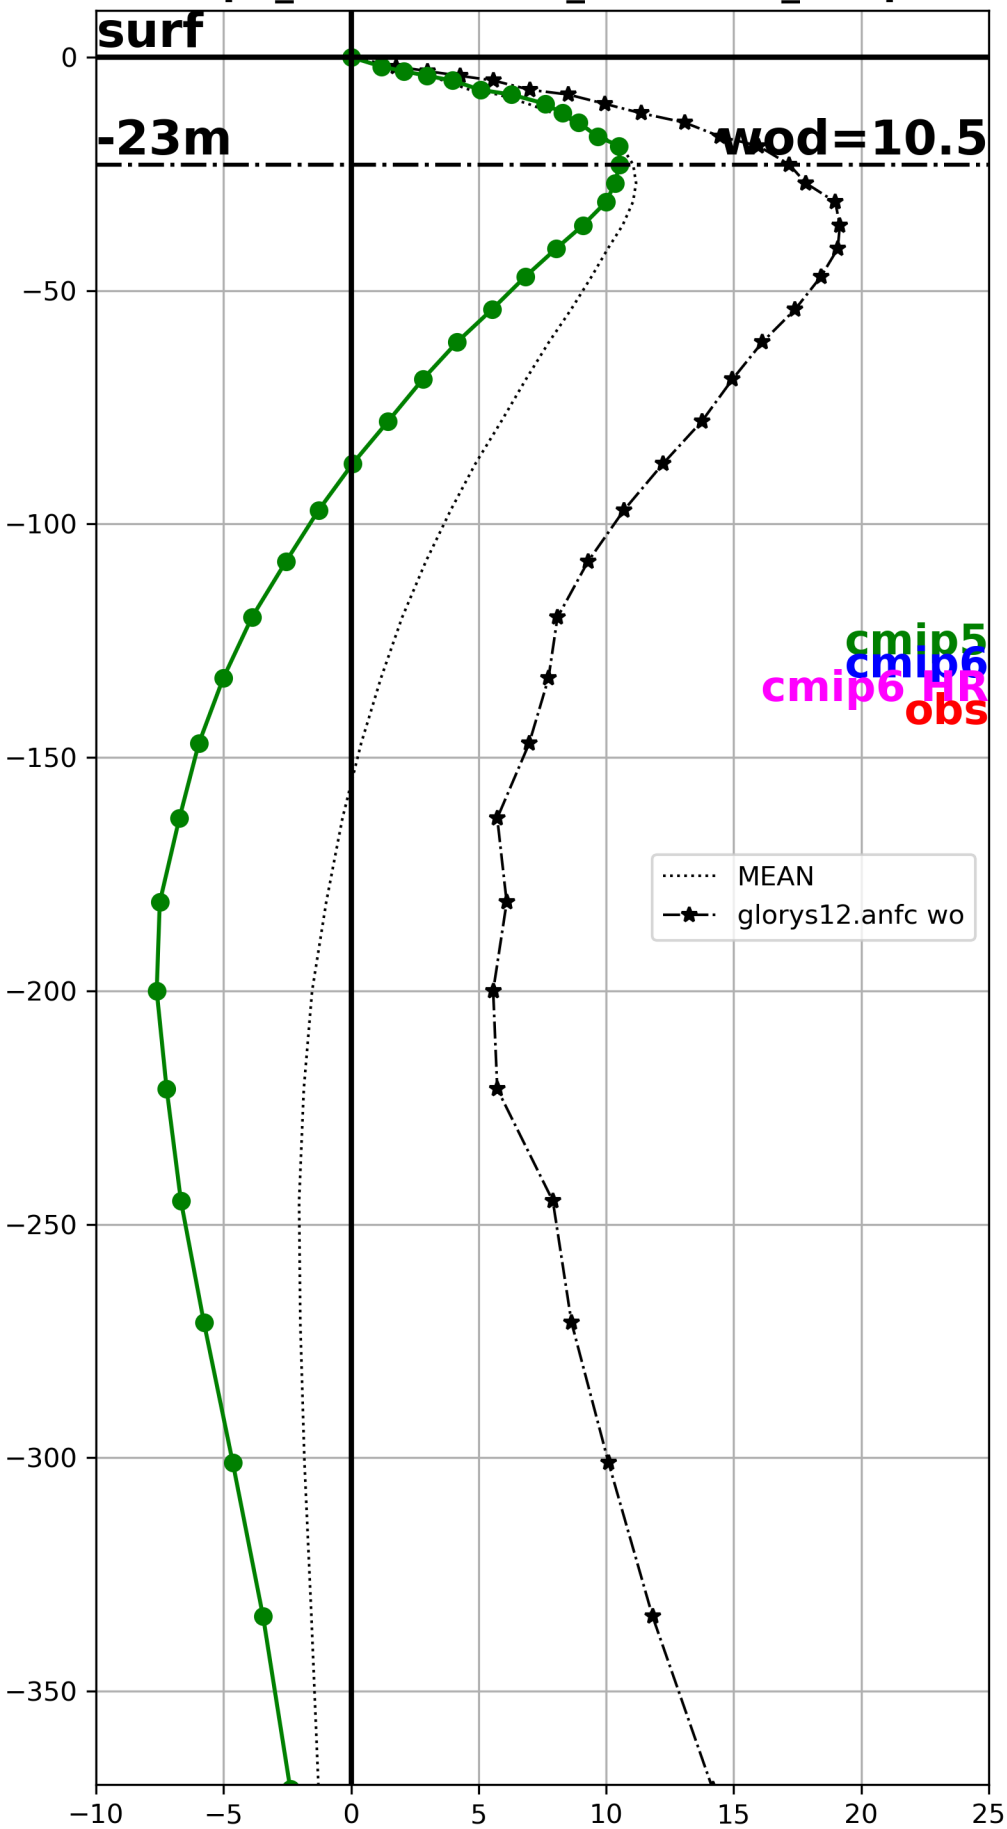

wod (m/month)
cmip5_HadGEM2-CC_historical_r1i1p1