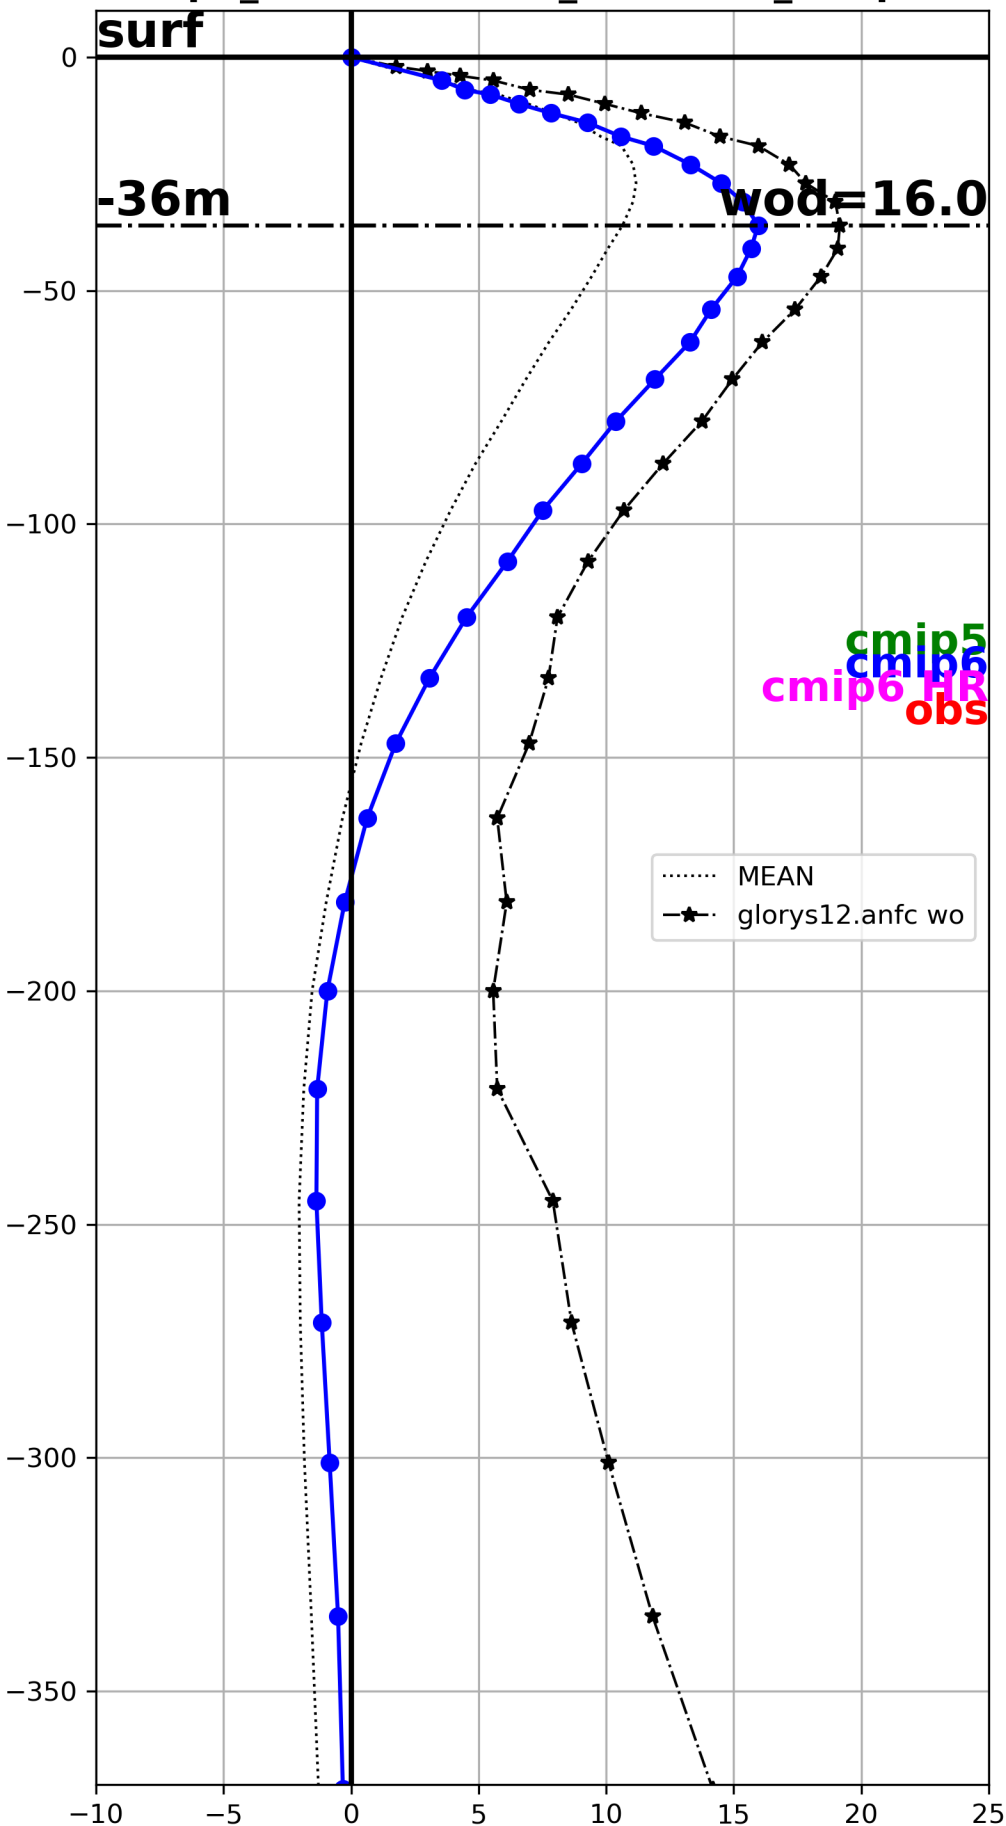

wod (m/month)
cmip6_SAM0-UNICON_historical_r1i1p1f1