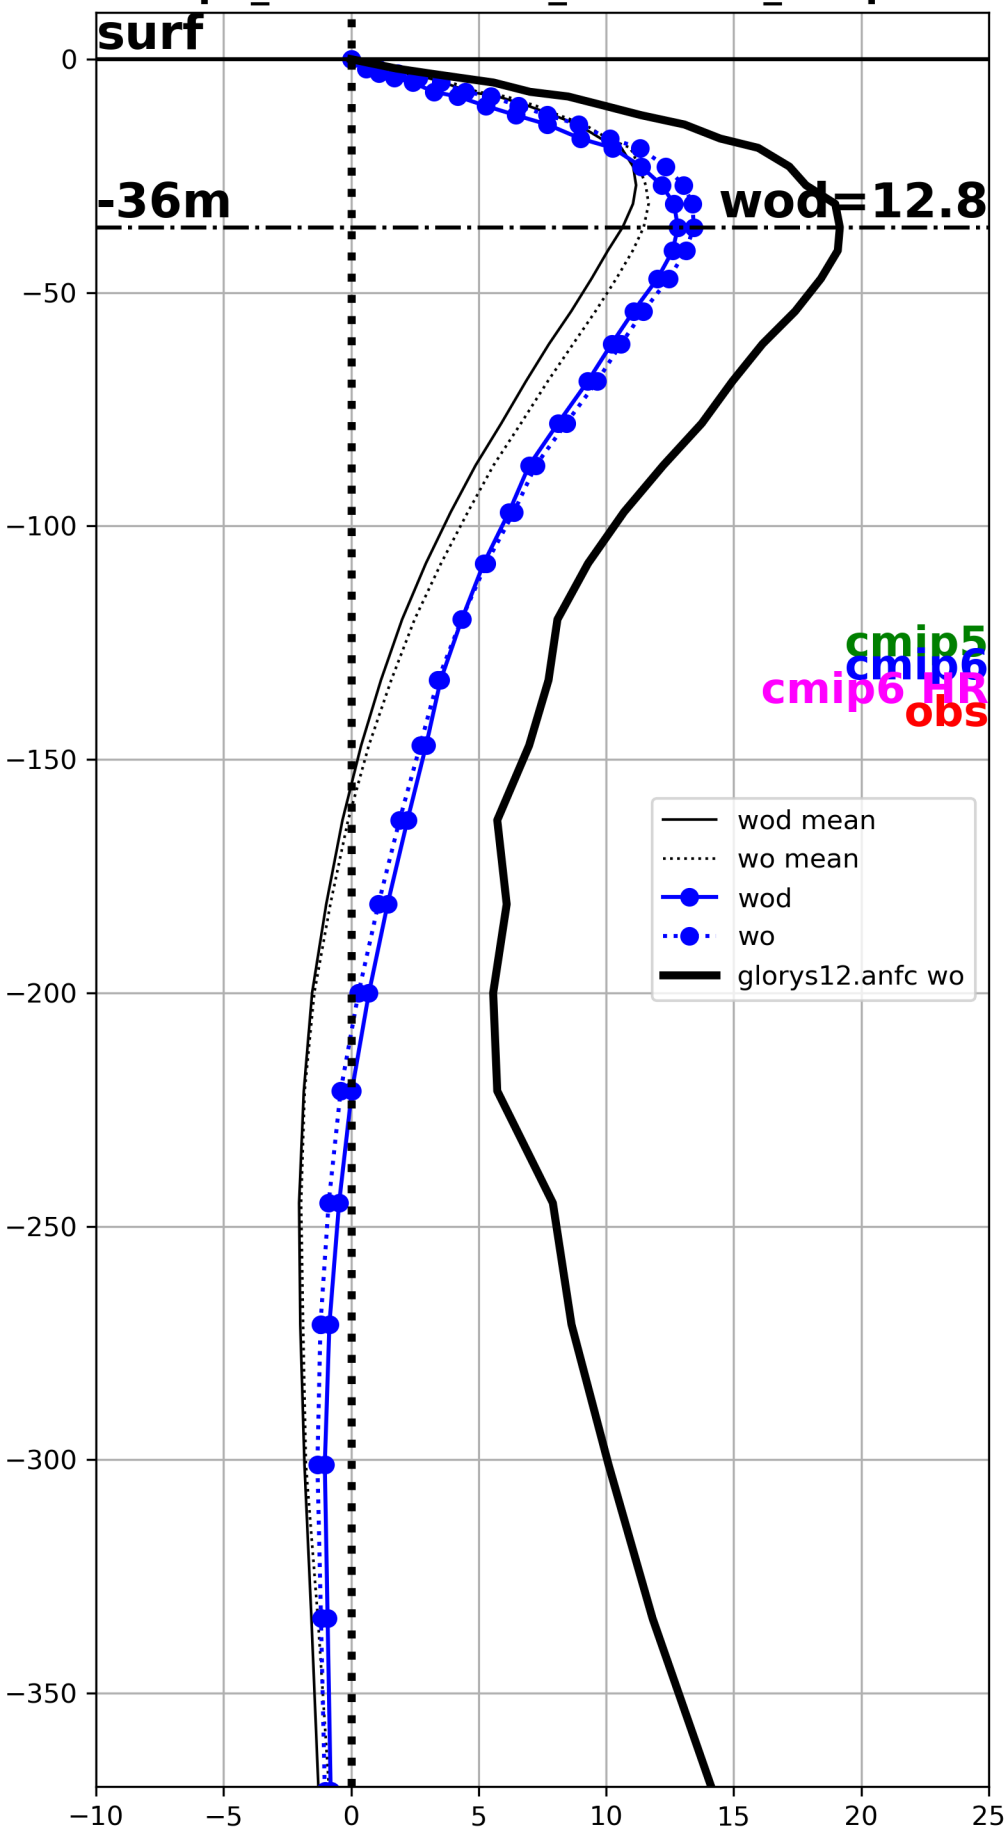

wod/wo (m/month)
cmip6_EC-Earth3-CC_historical_r1i1p1f1